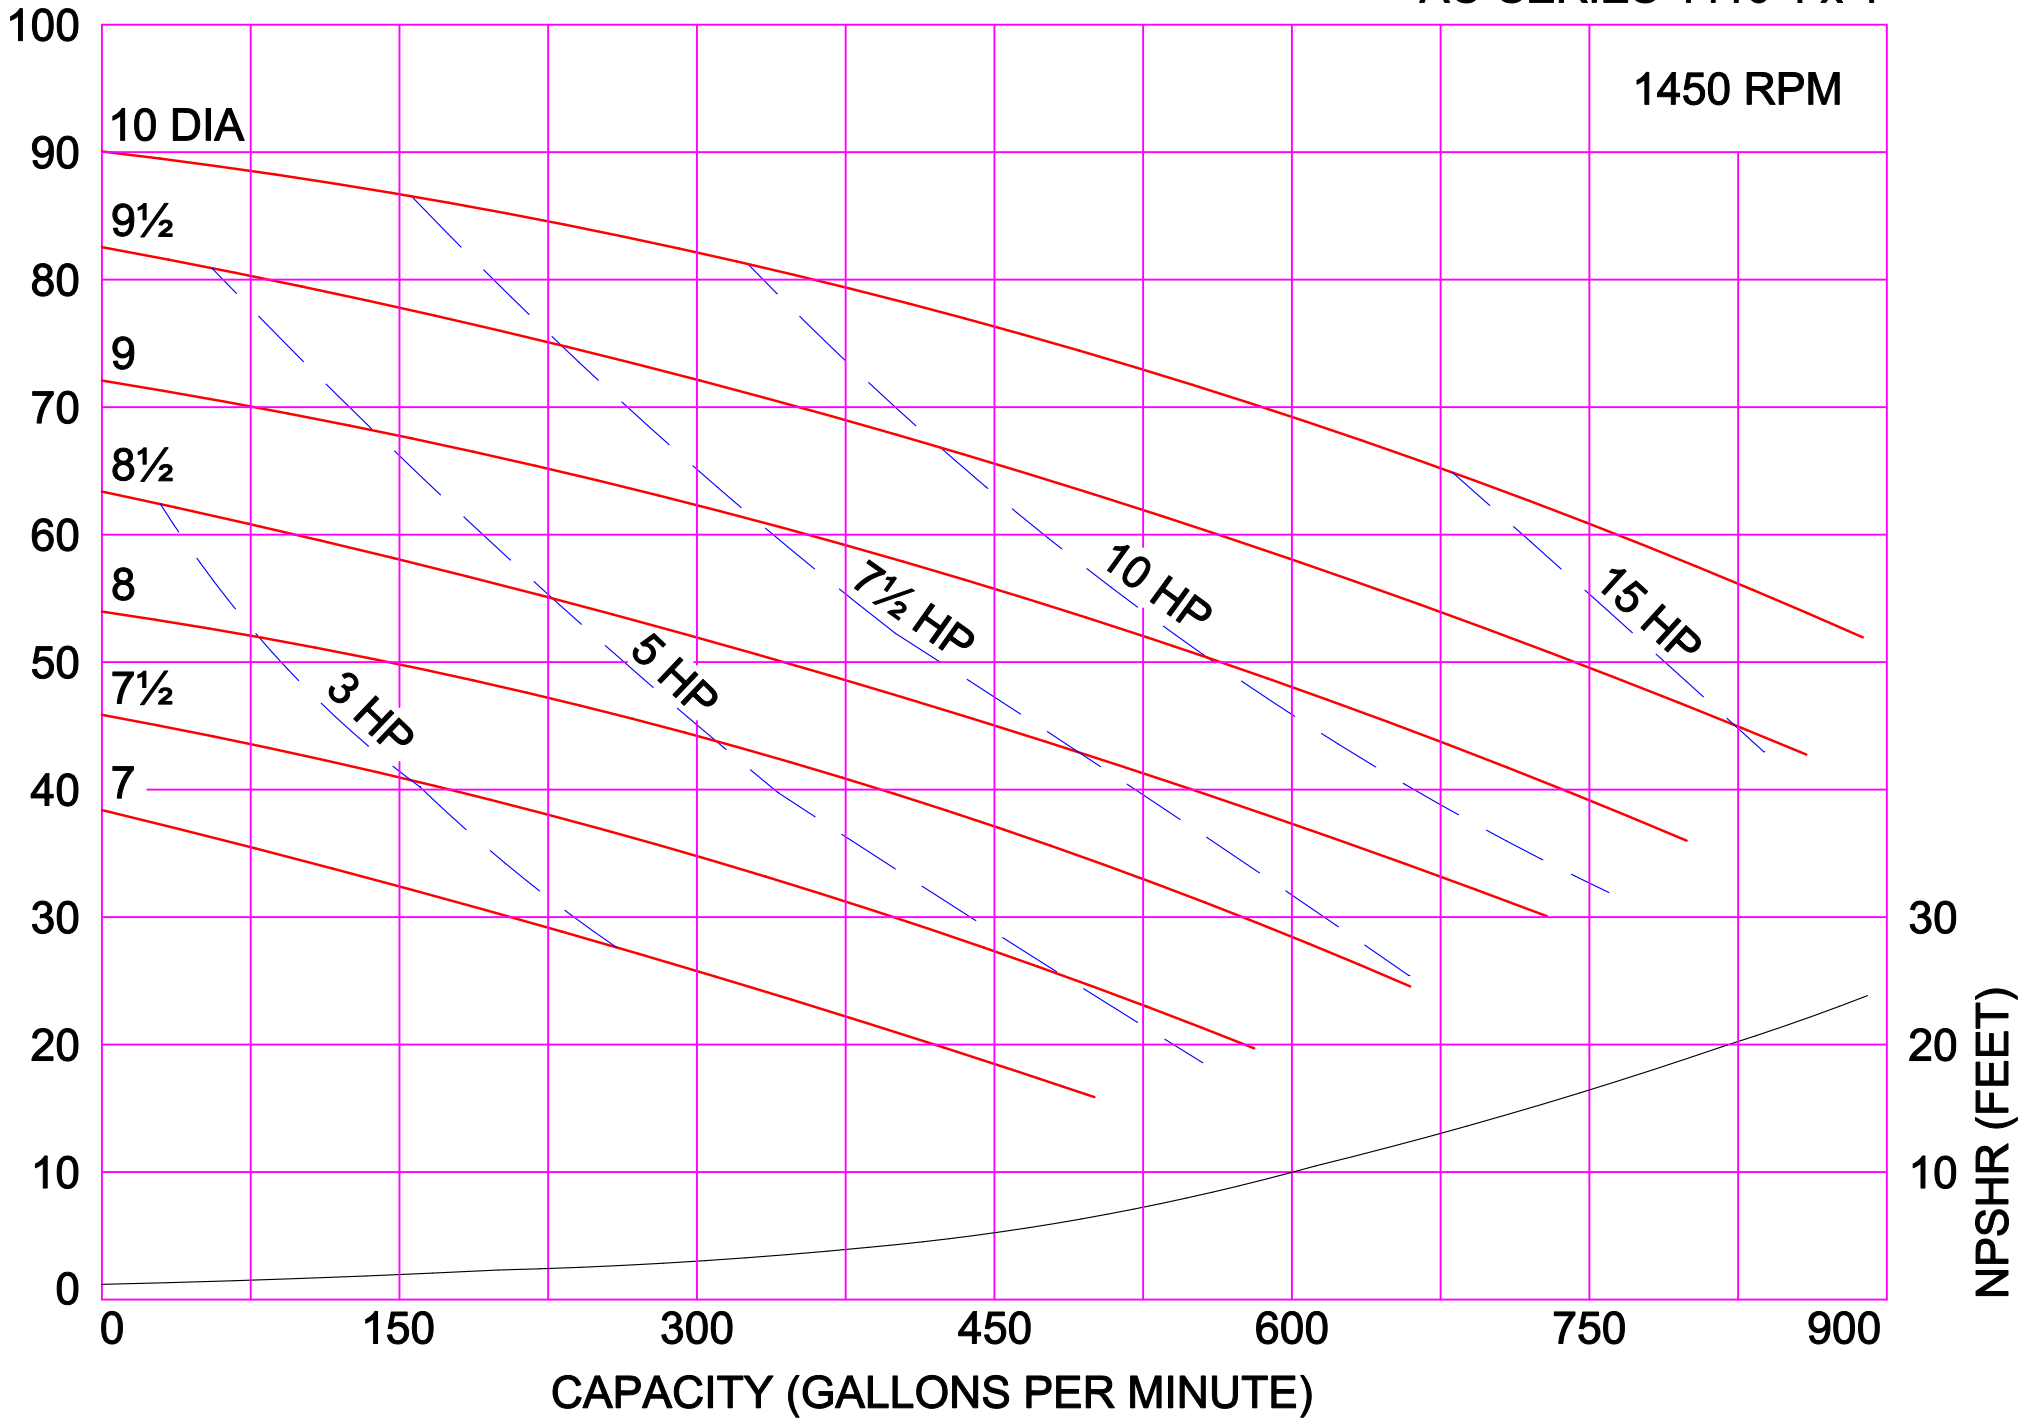

AMPCO PUMPS COMPANY, INC.
AC-SERIES 4410 4 x 4