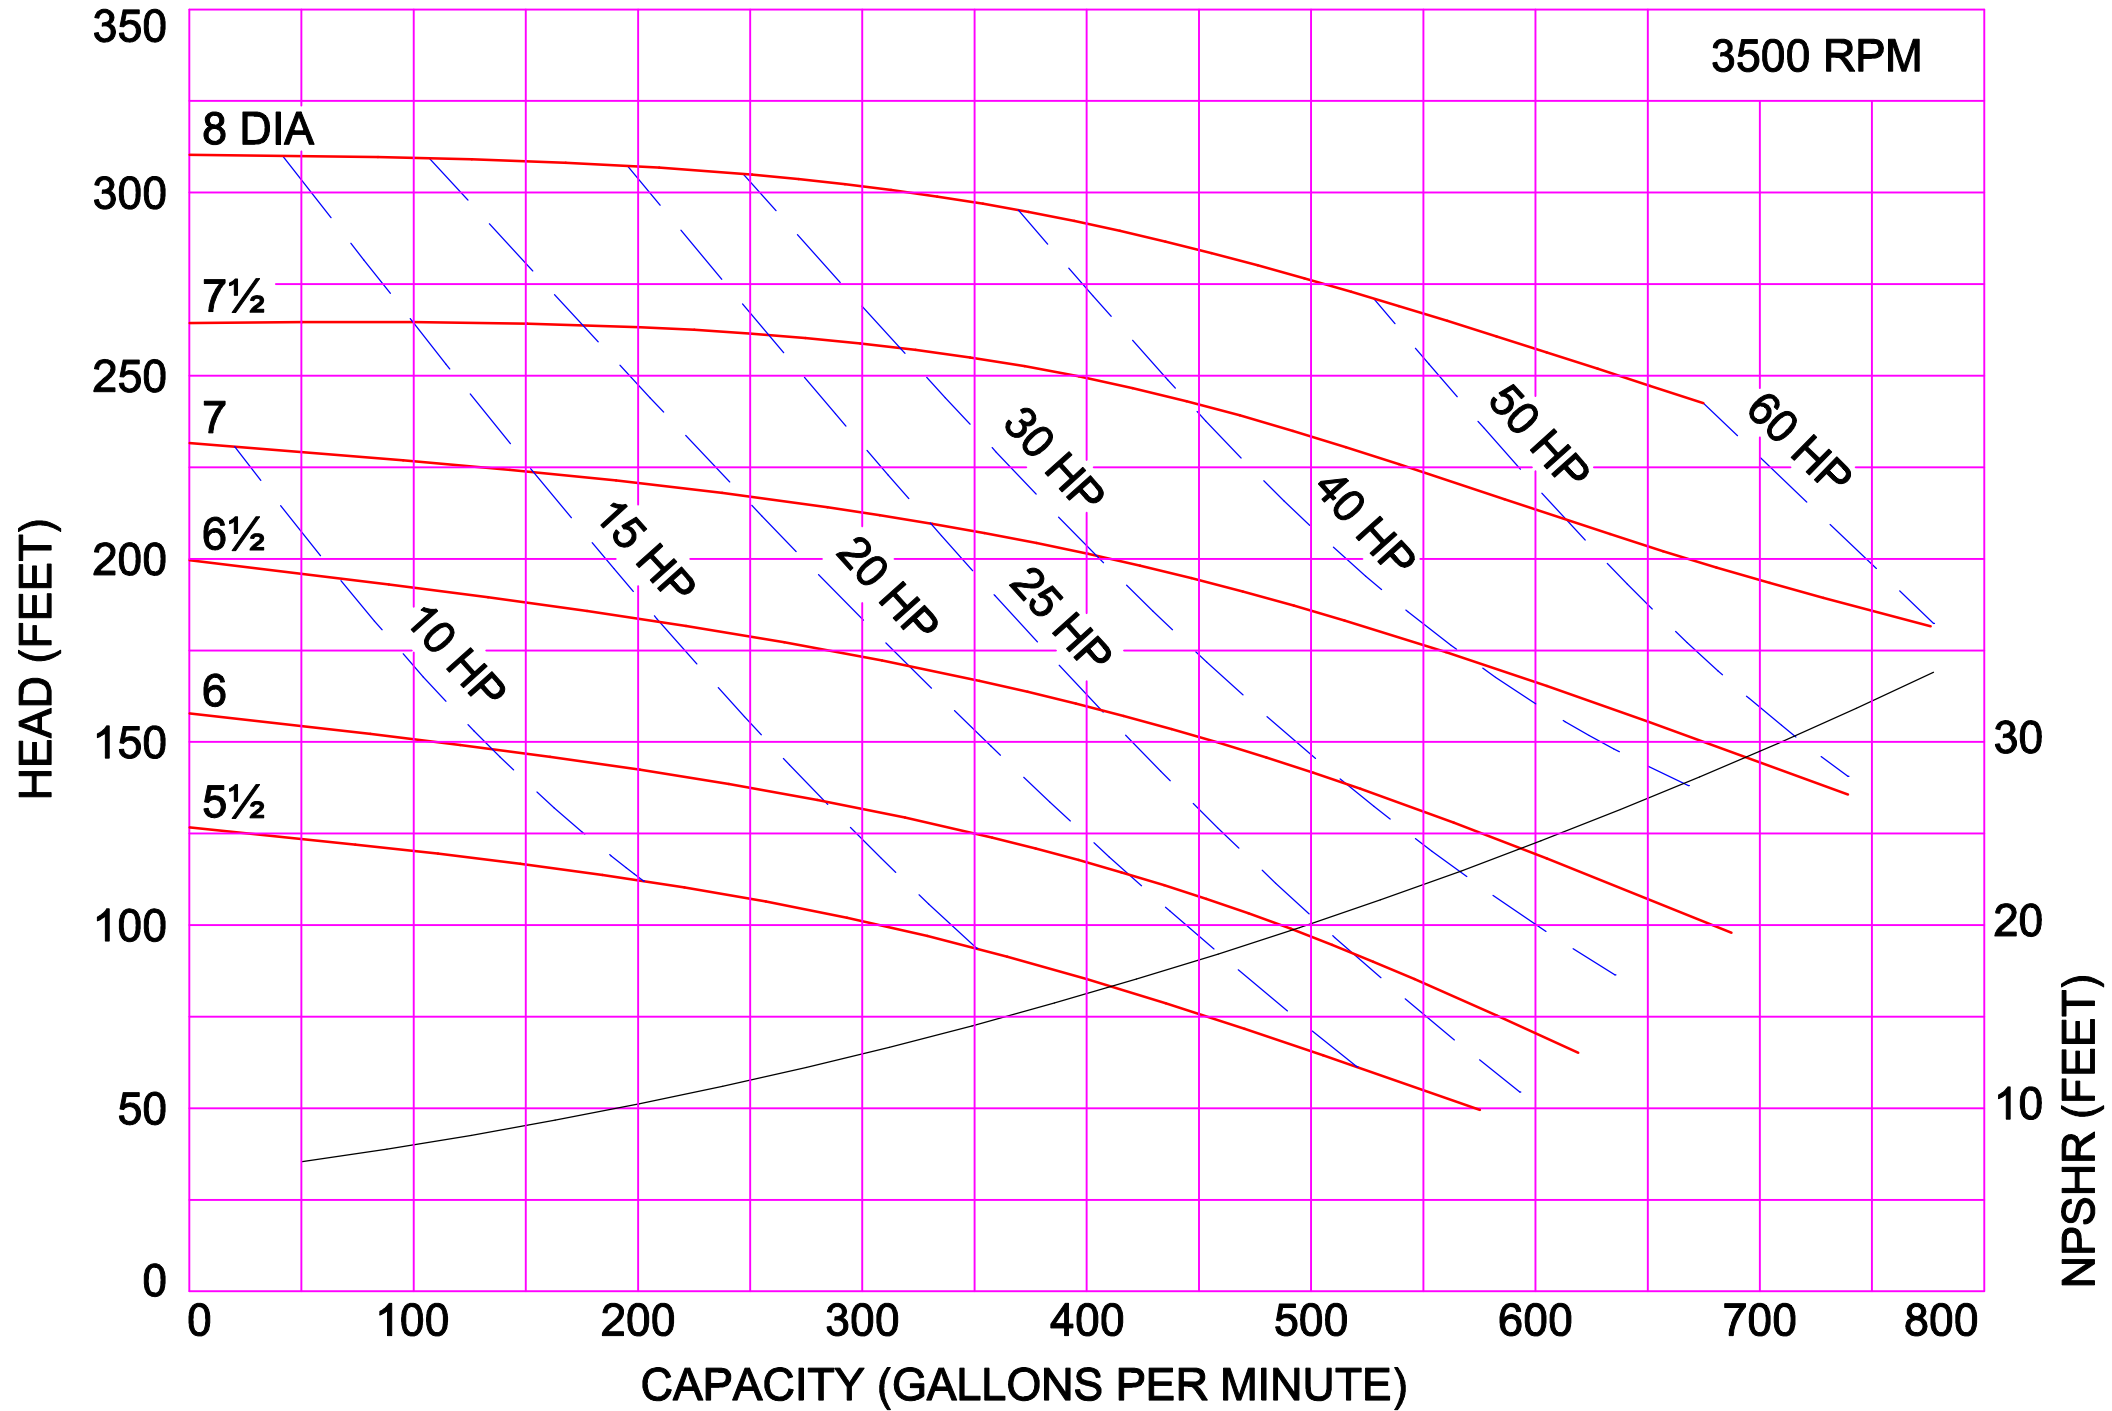

AMPCO PUMPS COMPANY, INC.
AC-SERIES 328 4 x 2

3500 RPM