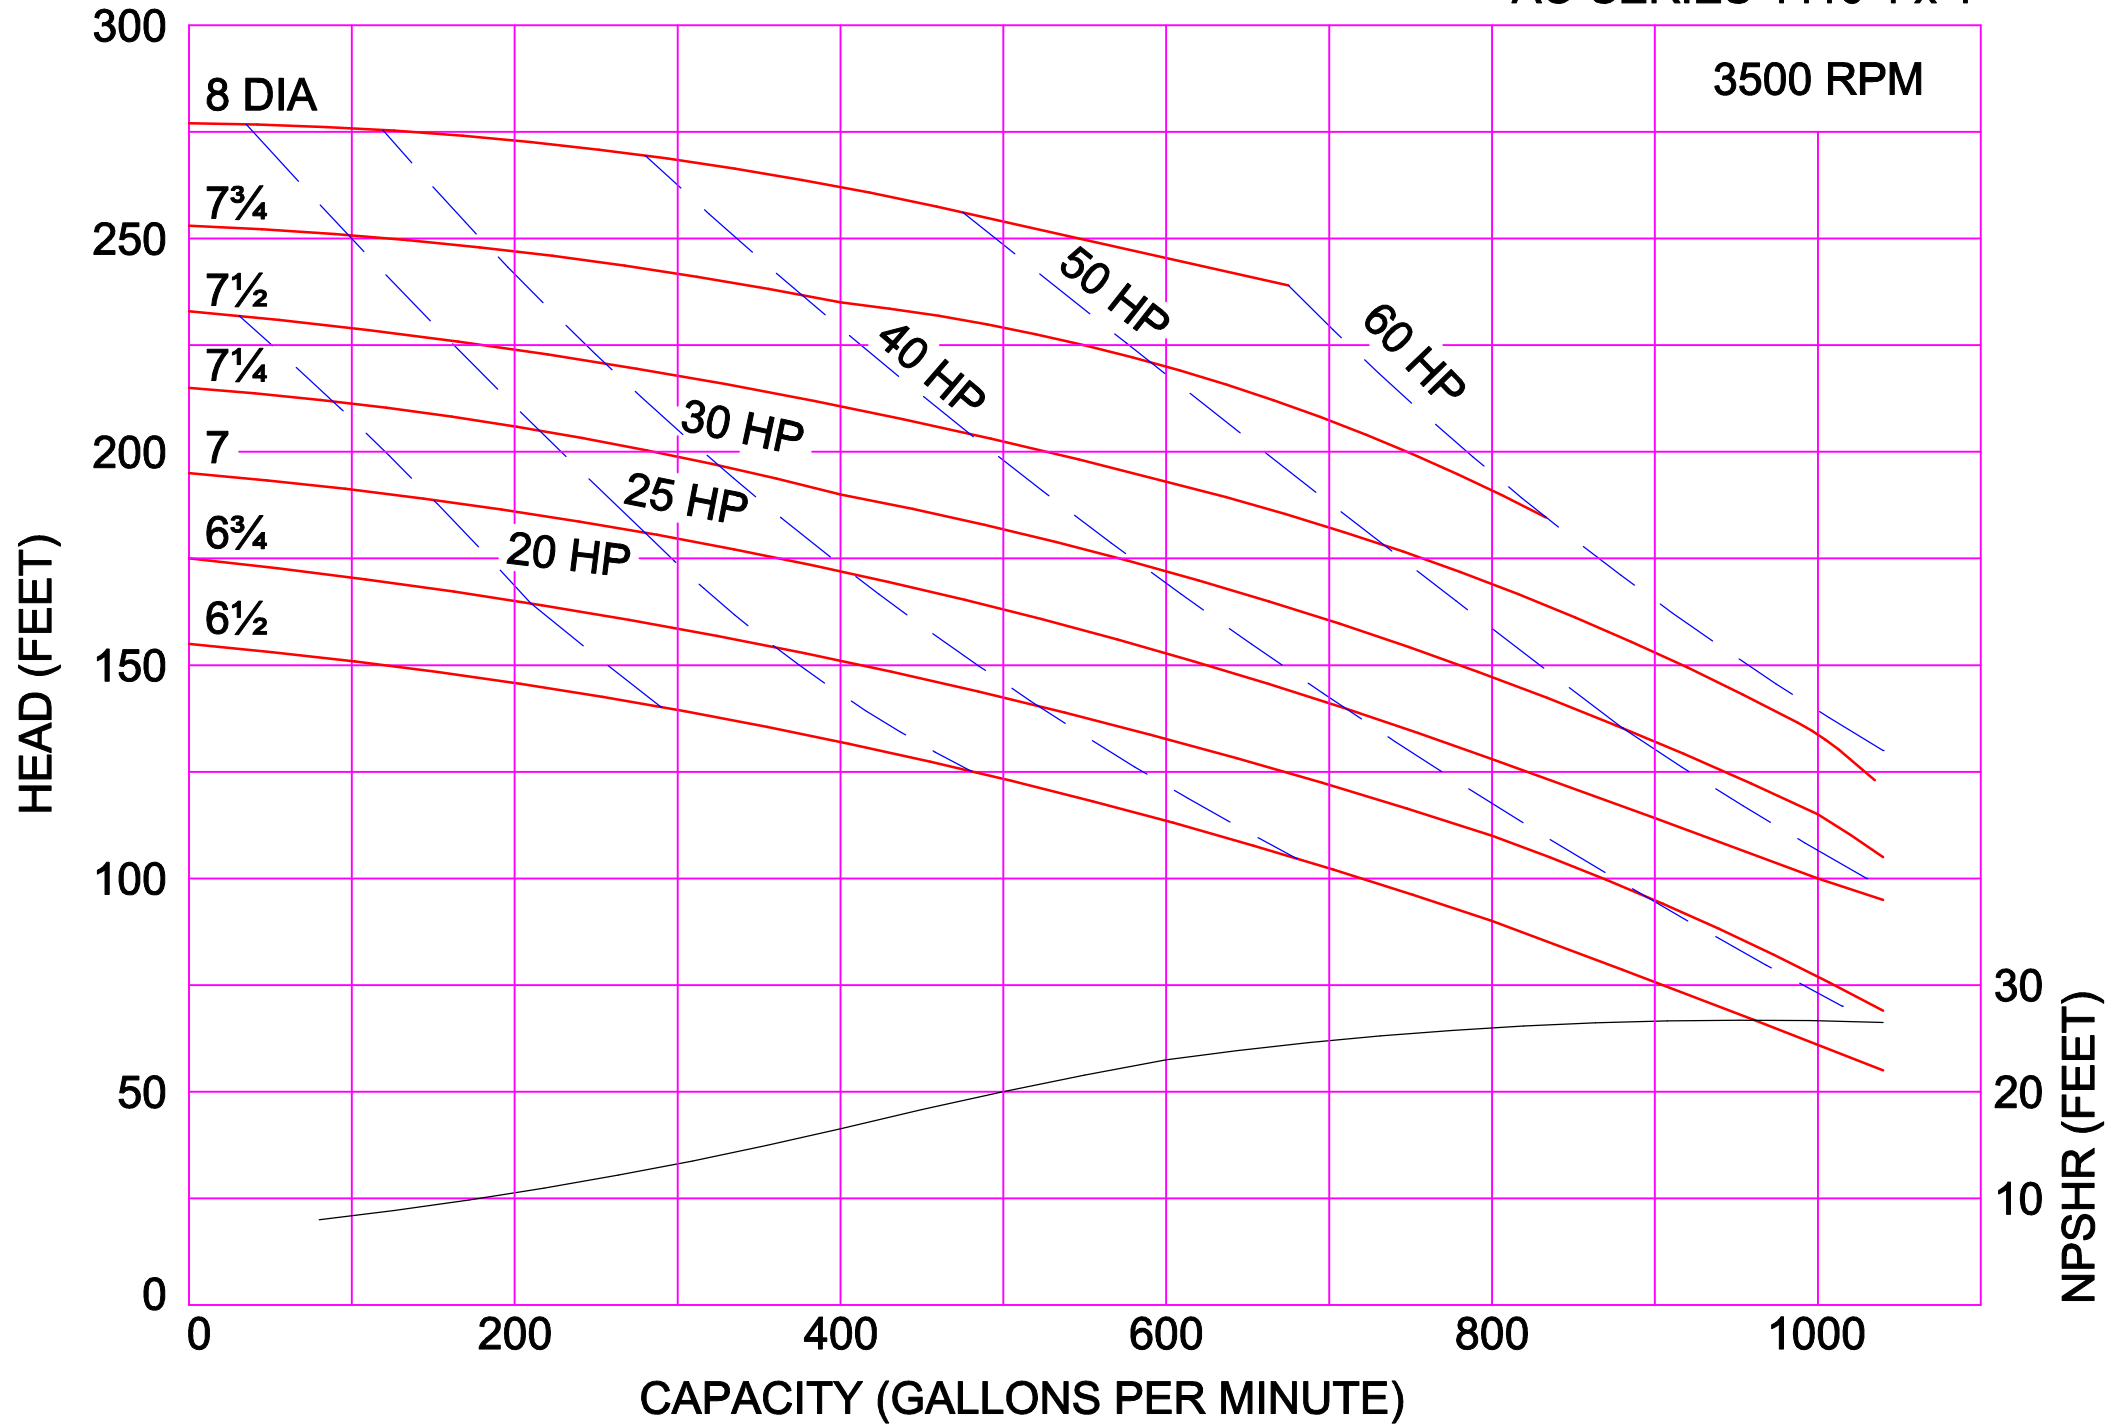

AMPCO PUMPS COMPANY, INC.
AC-SERIES 328 3 x 2

3500 RPM

AMPCO PUMPS COMPANY, INC.
AC-SERIES 328 4 x 2

3500 RPM

AMPCO PUMPS COMPANY, INC.
AC-SERIES 4410 4 x 4

AMPCO PUMPS COMPANY, INC.
AC-SERIES 4410 6 x 4

3500 RPM