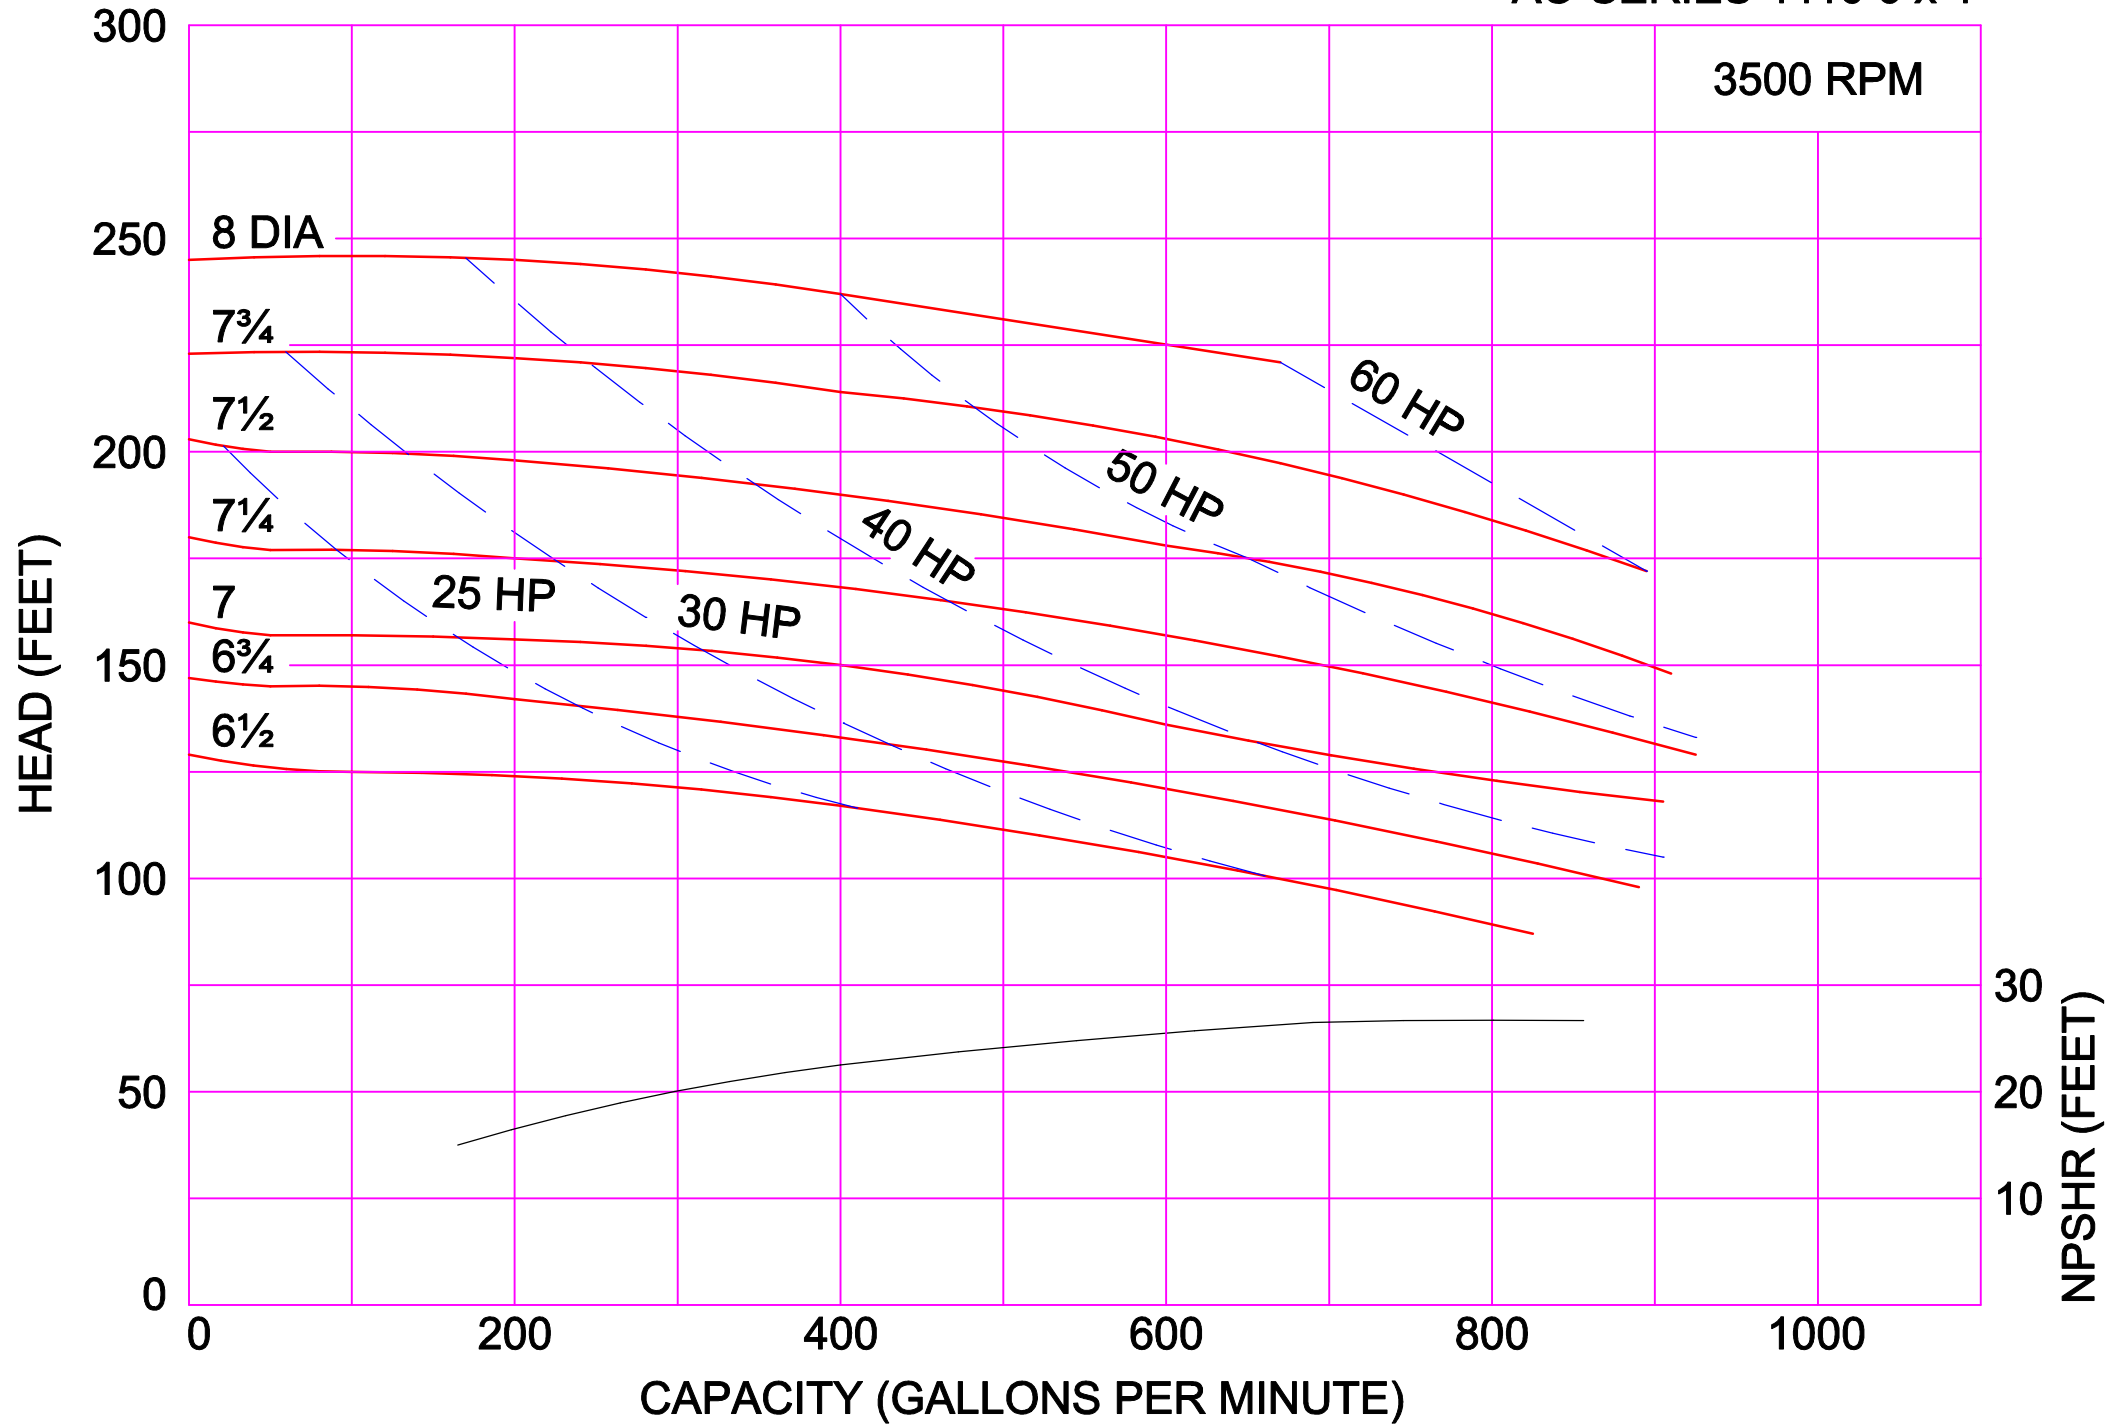

AMPCO PUMPS COMPANY, INC.
AC-SERIES 328 3 x 2

3500 RPM

AMPCO PUMPS COMPANY, INC.
AC-SERIES 328 4 x 2

3500 RPM

AMPCO PUMPS COMPANY, INC.
AC-SERIES 4410 4 x 4

AMPCO PUMPS COMPANY, INC.
AC-SERIES 4410 6 x 4

3500 RPM