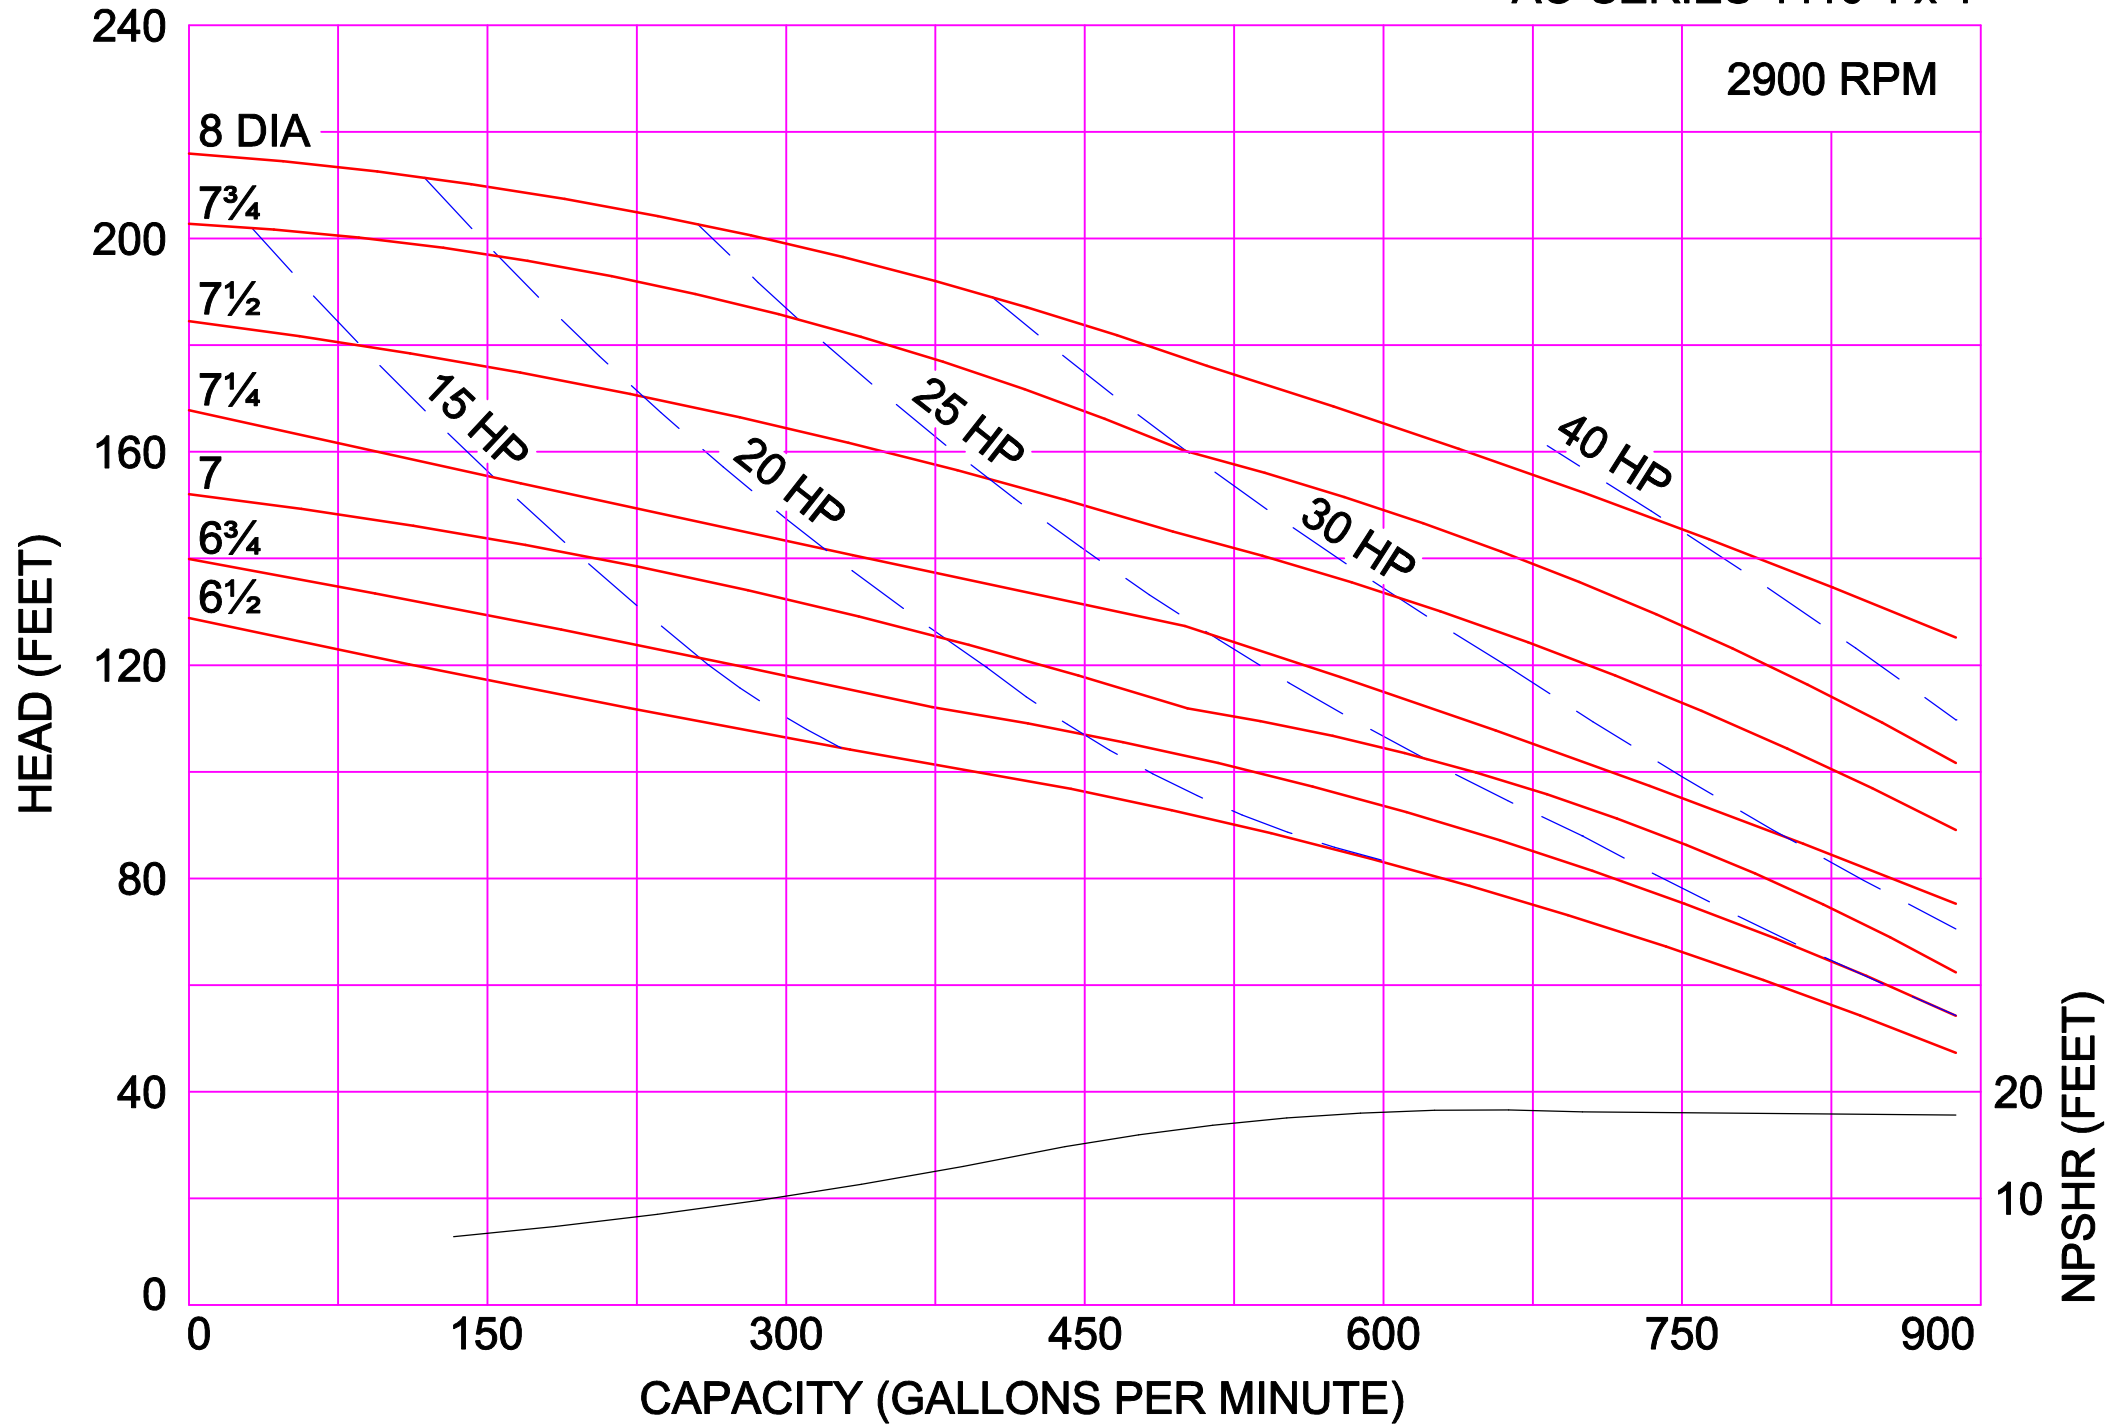

AMPCO PUMPS COMPANY, INC.
AC-SERIES 218 2 x 1½

AMPCO PUMPS COMPANY, INC.
AC-SERIES 218 3 x 1½

2900 RPM

AMPCO PUMPS COMPANY, INC.
AC-SERIES 328 3 x 2

2900 RPM

AMPCO PUMPS COMPANY, INC.
AC-SERIES 4410 4 x 4

2900 RPM