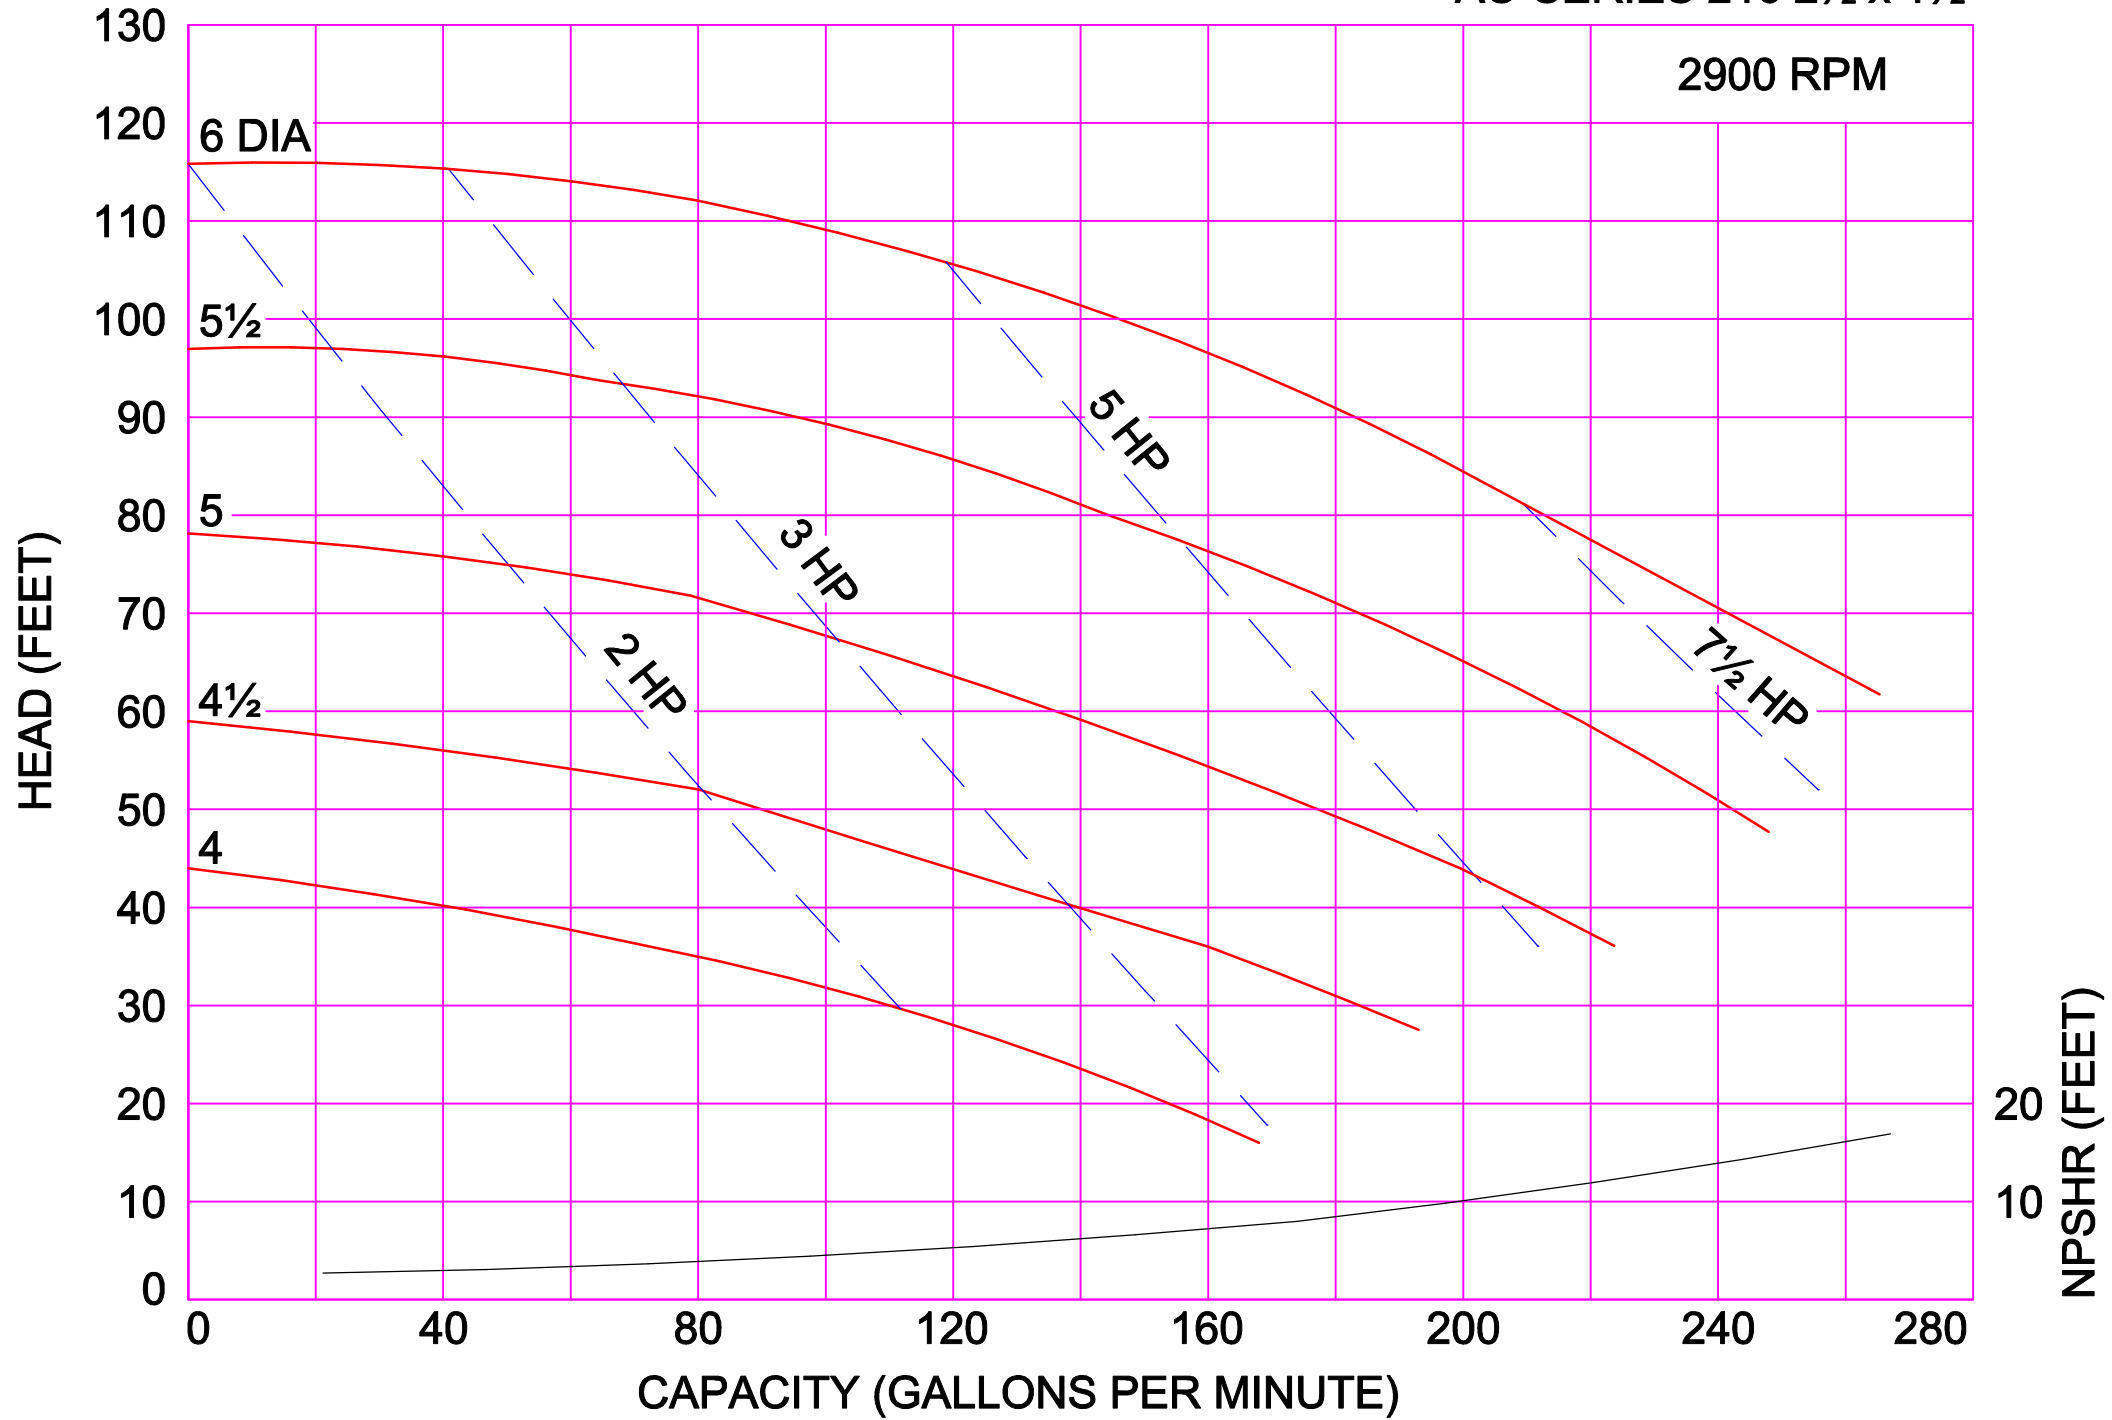

1750 RPM

1750 RPM

AMPCO PUMPS COMPANY, INC.
AC-SERIES 114 1½ x 1½

AMPCO PUMPS COMPANY, INC.
AC-SERIES 114 2 x 1½

AMPCO PUMPS COMPANY, INC.
AC-SERIES 216 2 x 1½

AMPCO PUMPS COMPANY, INC.
AC-SERIES 216 2½ x 1½