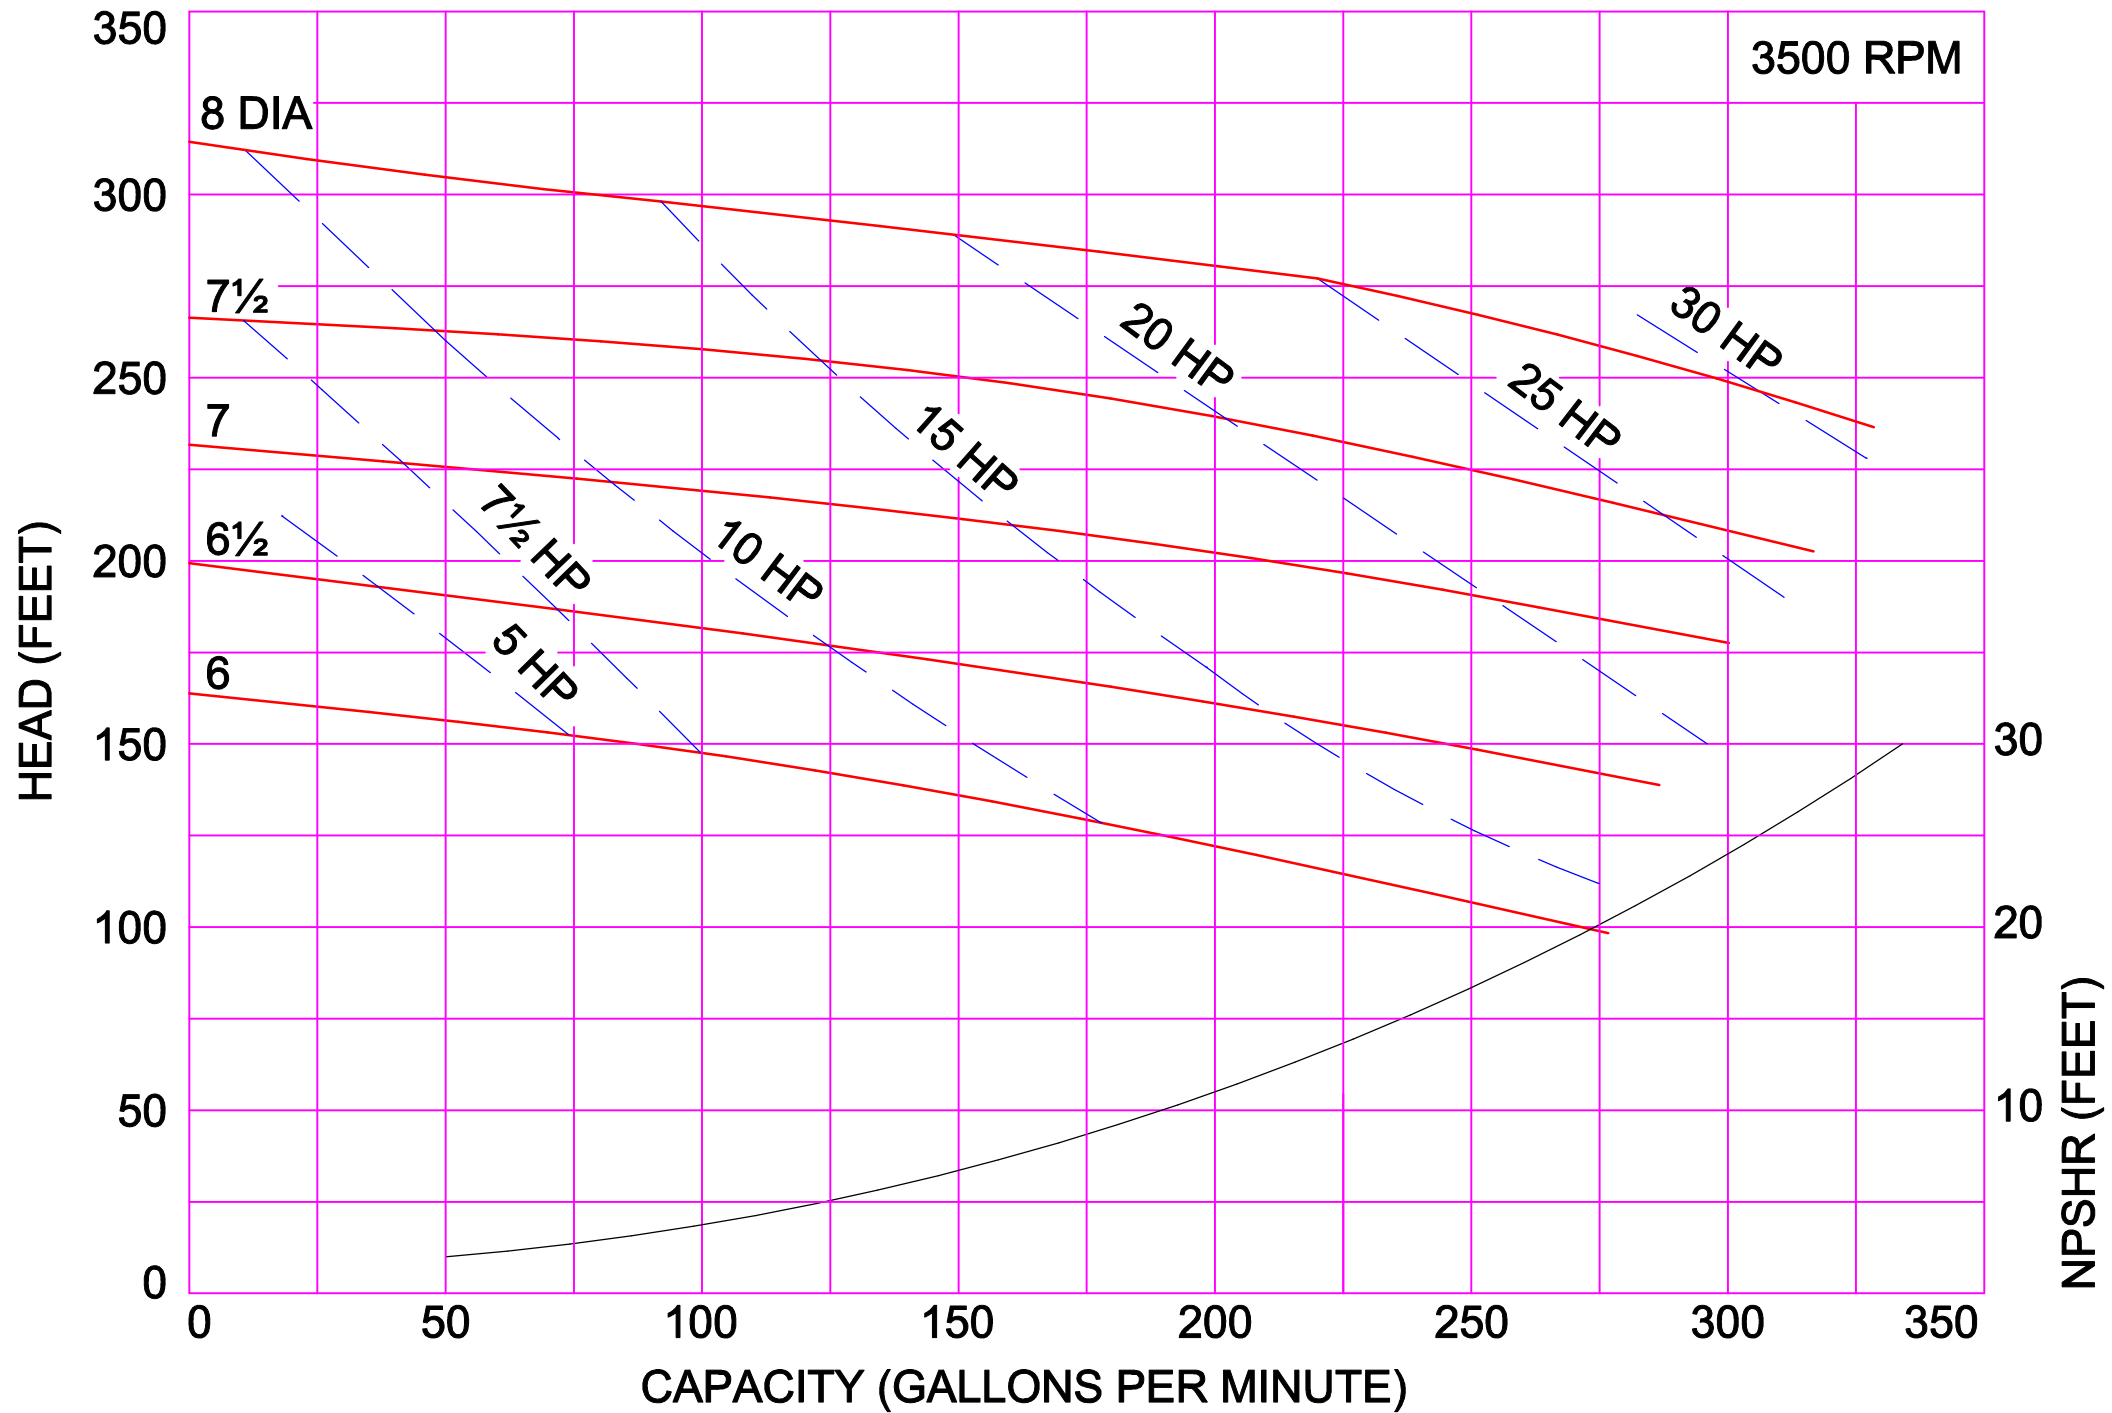

3500 RPM

AMPCO PUMPS COMPANY, INC.
AC-SERIES 216 2 x 1½

3500 RPM

AMPCO PUMPS COMPANY, INC.
AC-SERIES 216 2½ x 1½

3500 RPM

AMPCO PUMPS COMPANY, INC.
AC-SERIES 218 2 x 1½

3500 RPM

AMPCO PUMPS COMPANY, INC.
AC-SERIES 218 3 x 1½