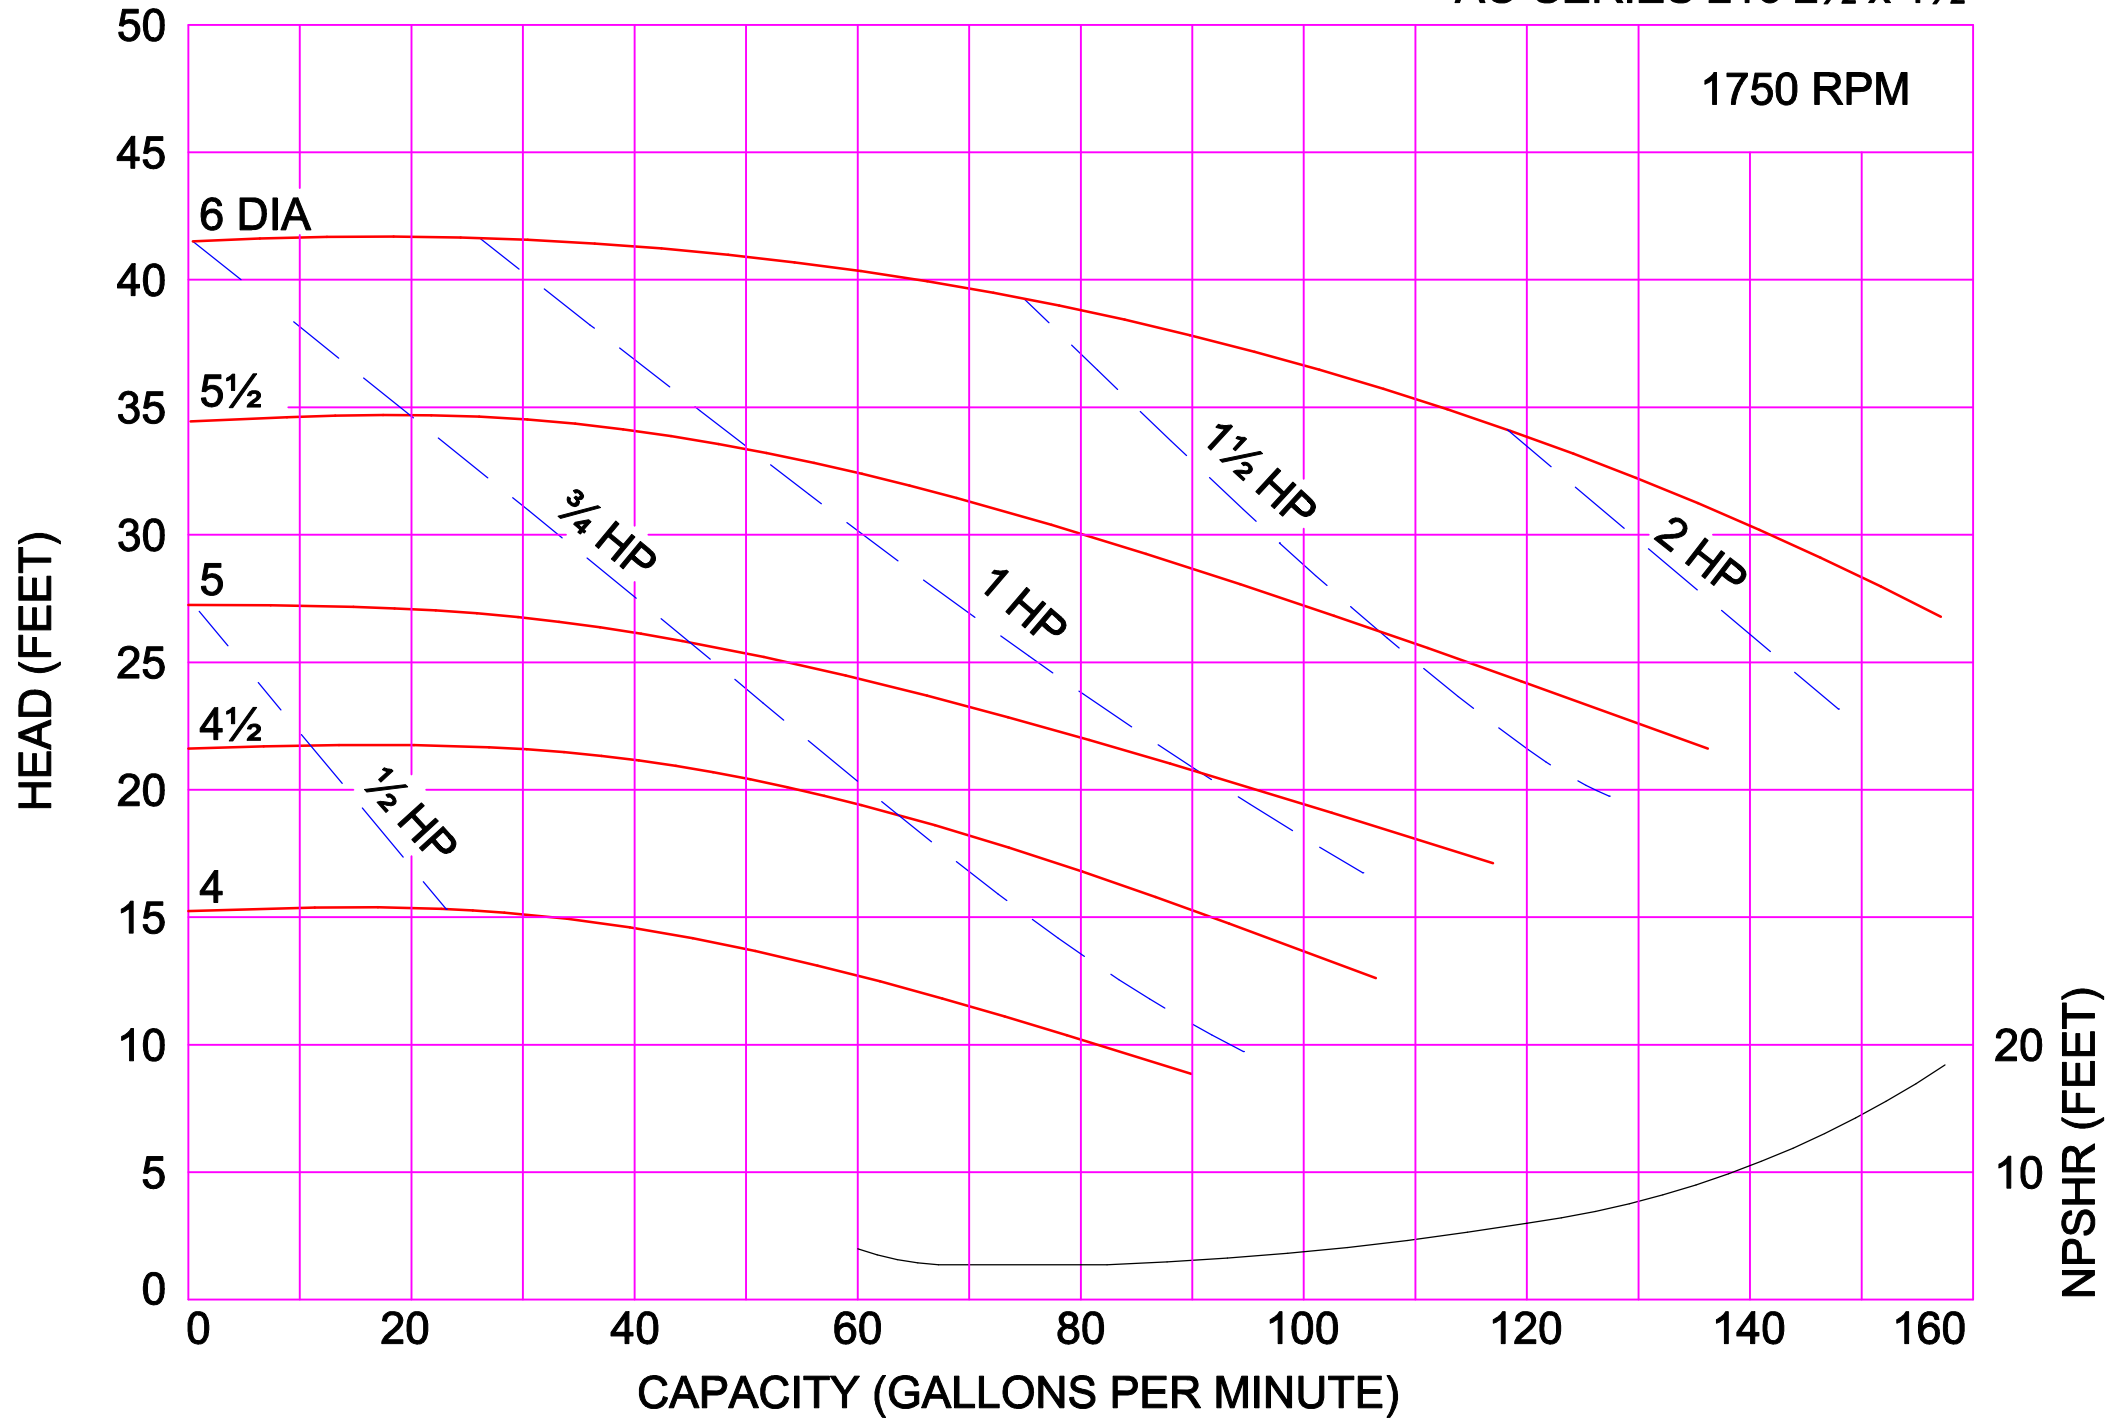

AMPCO PUMPS COMPANY, INC.
AC-SERIES 114 1½ x 1½

AMPCO PUMPS COMPANY, INC.
AC-SERIES 114 2 x 1½

AMPCO PUMPS COMPANY, INC.
AC-SERIES 216 2 x 1½

1750 RPM

AMPCO PUMPS COMPANY, INC.
AC-SERIES 216 2½ x 1½

1750 RPM