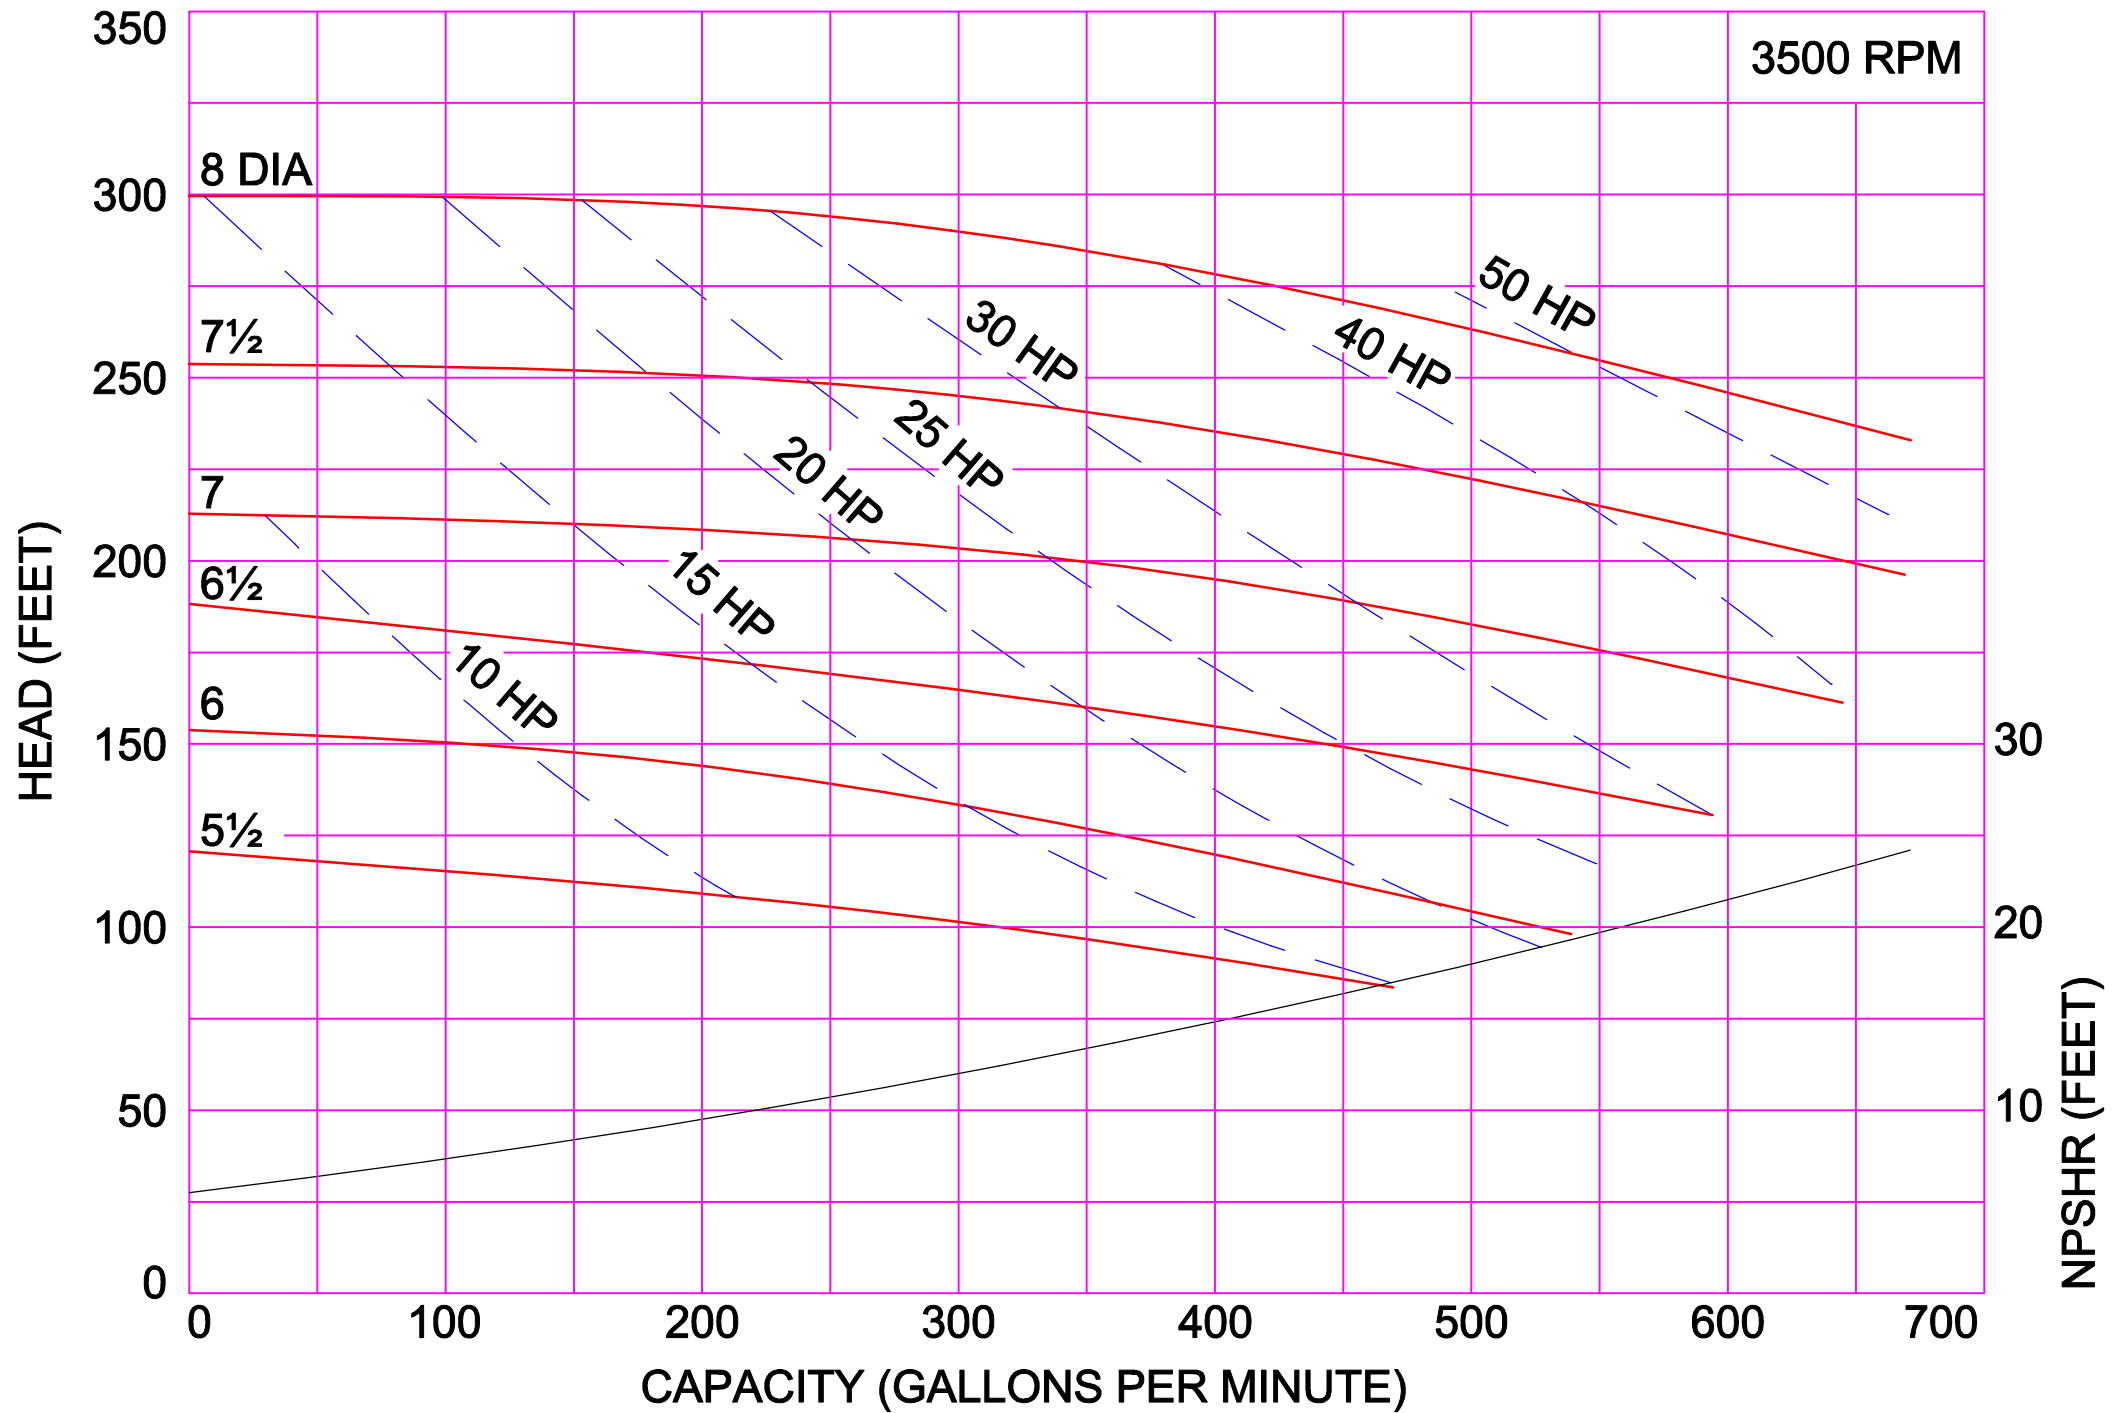

AMPCO PUMPS COMPANY, INC.
AC-SERIES 328 3 x 2

3500 RPM