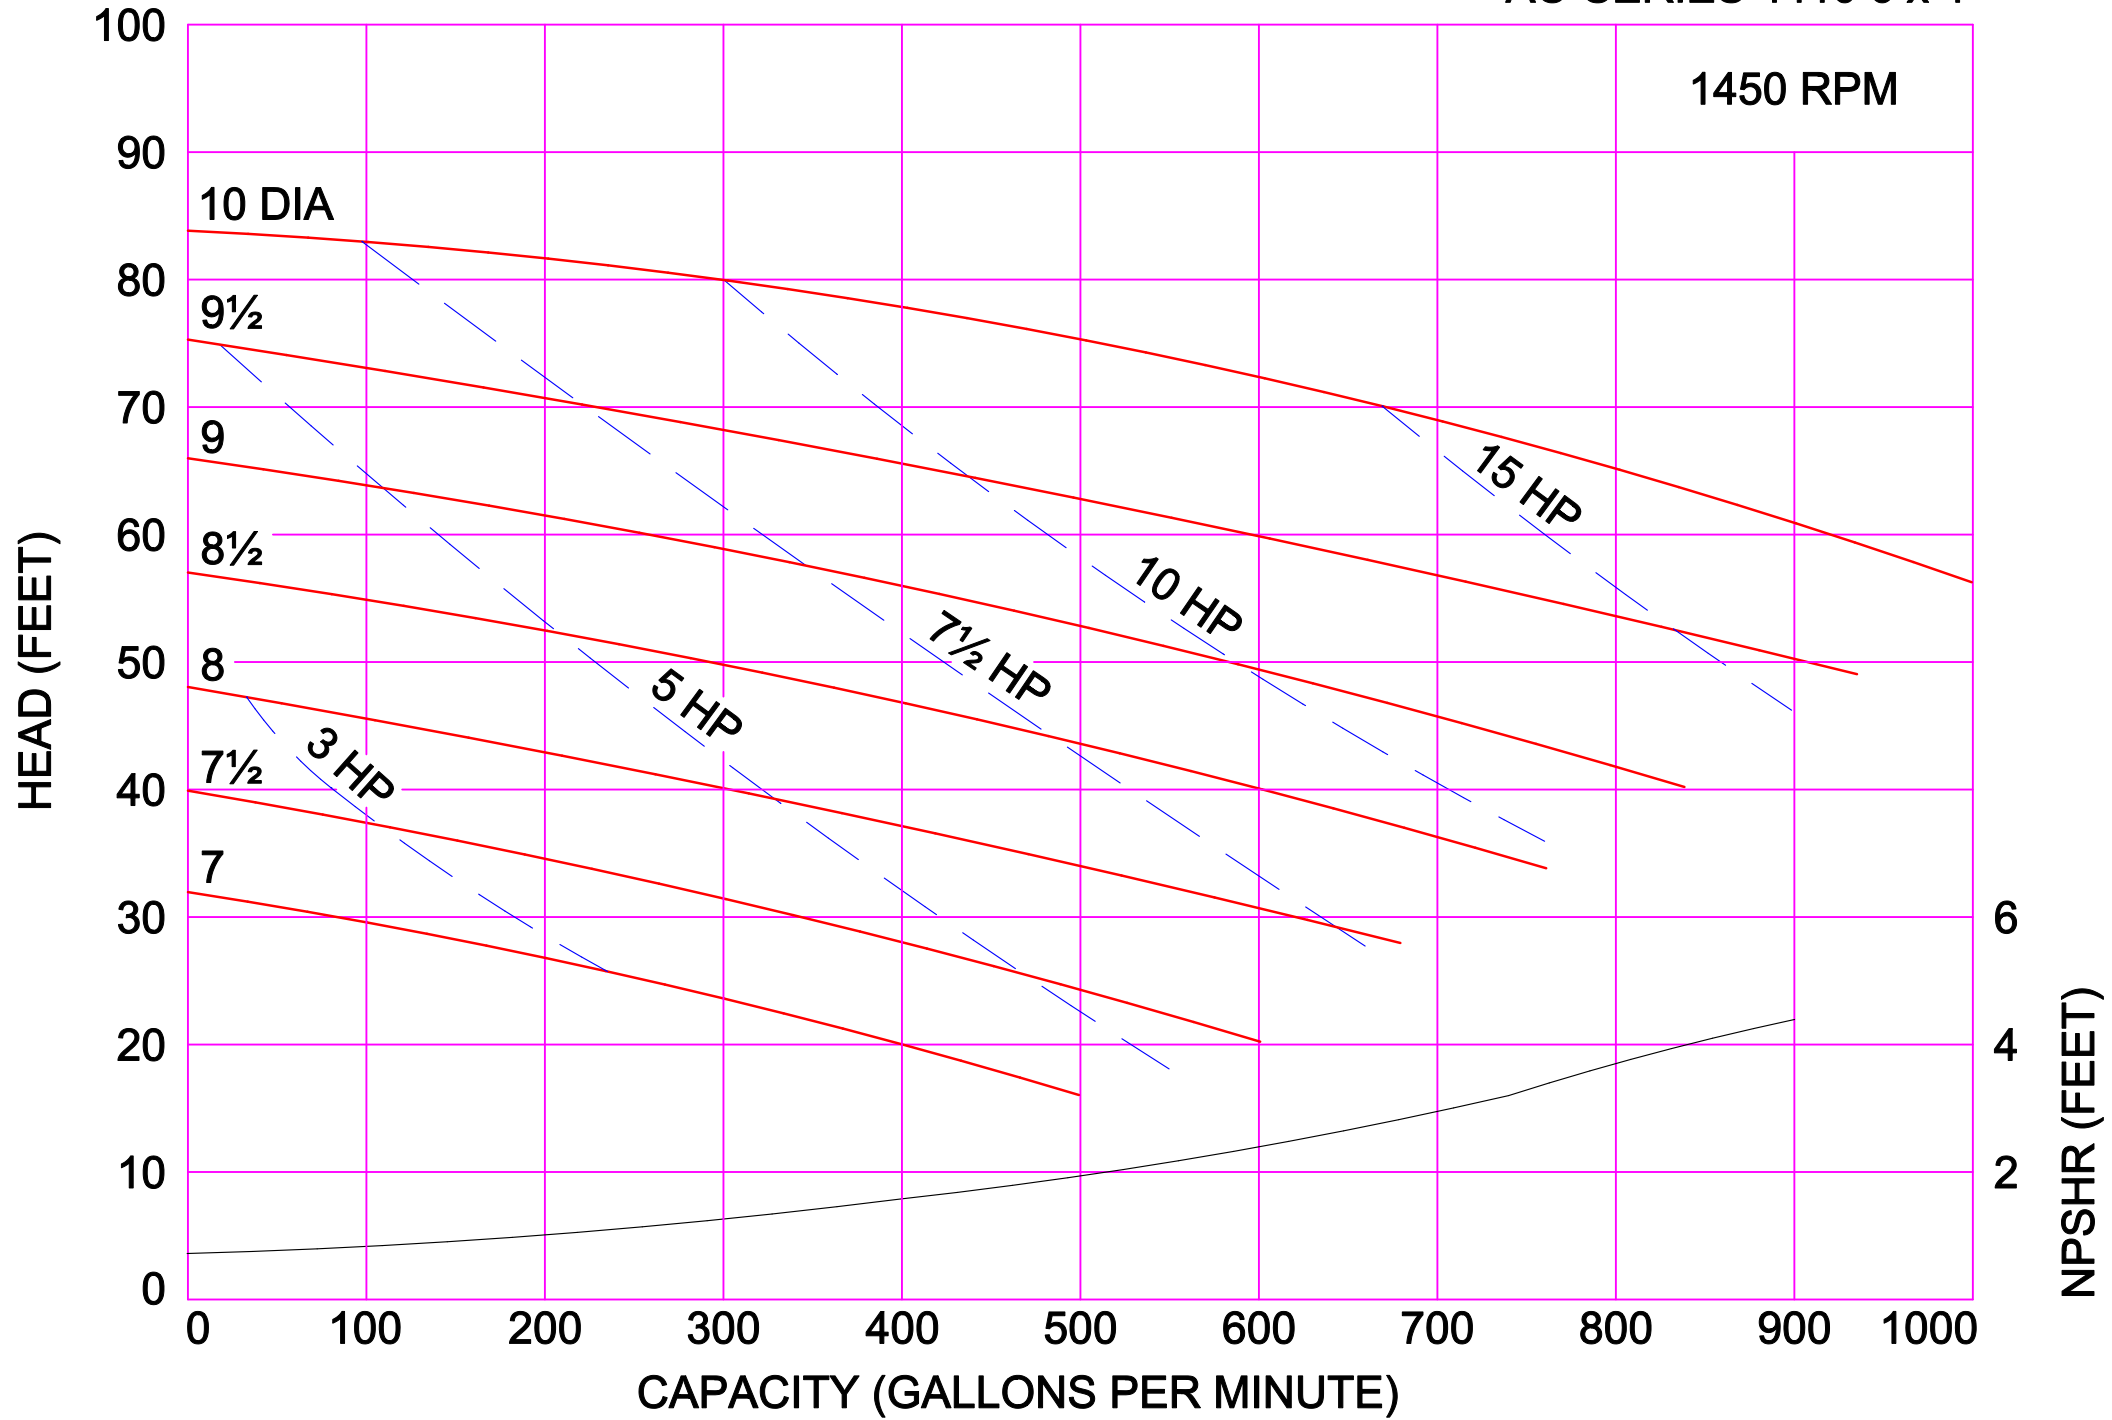

AMPCO PUMPS COMPANY, INC.
AC-SERIES 4410 6 x 4

AMPCO PUMPS COMPANY, INC.
AC-SERIES 4410 4 x 4

AMPCO PUMPS COMPANY, INC.
AC-SERIES 4410 6 x 4

1450 RPM

AMPCO PUMPS COMPANY, INC.
AC-SERIES COMPOSITE

AMPCO PUMPS COMPANY, INC.
AC-SERIES COMPOSITE