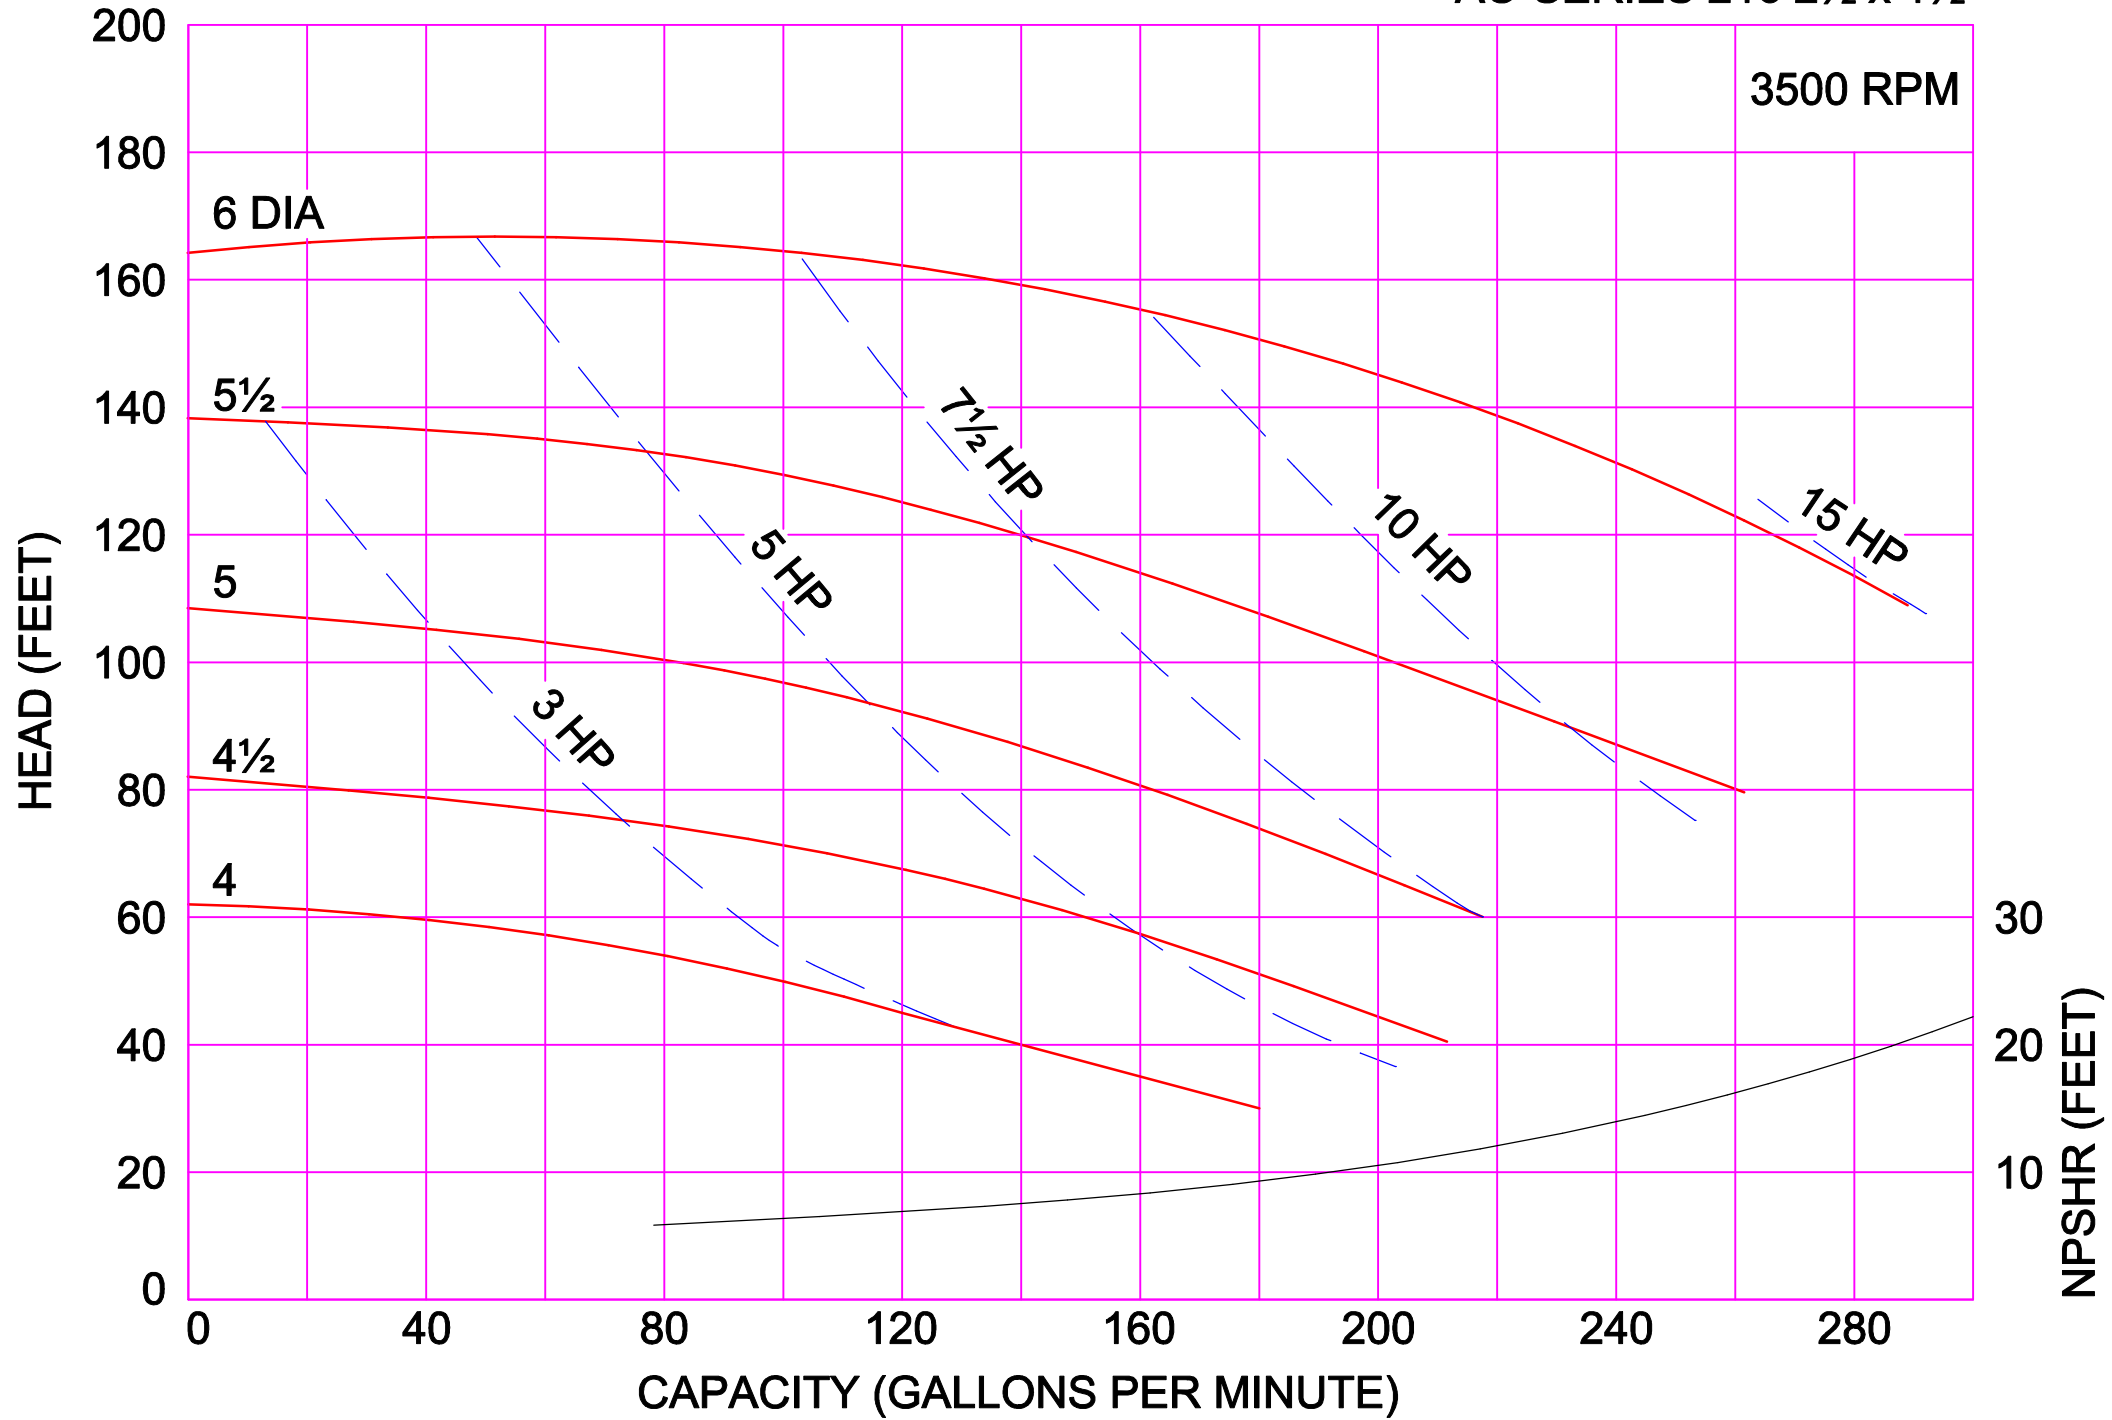

3500 RPM

AMPCO PUMPS COMPANY, INC.
AC-SERIES 216 2 x 1½

3500 RPM

AMPCO PUMPS COMPANY, INC.
AC-SERIES 216 2½ x 1½

3500 RPM

AMPCO PUMPS COMPANY, INC.
AC-SERIES 218 2 x 1½

3500 RPM

AMPCO PUMPS COMPANY, INC.
AC-SERIES 218 3 x 1½