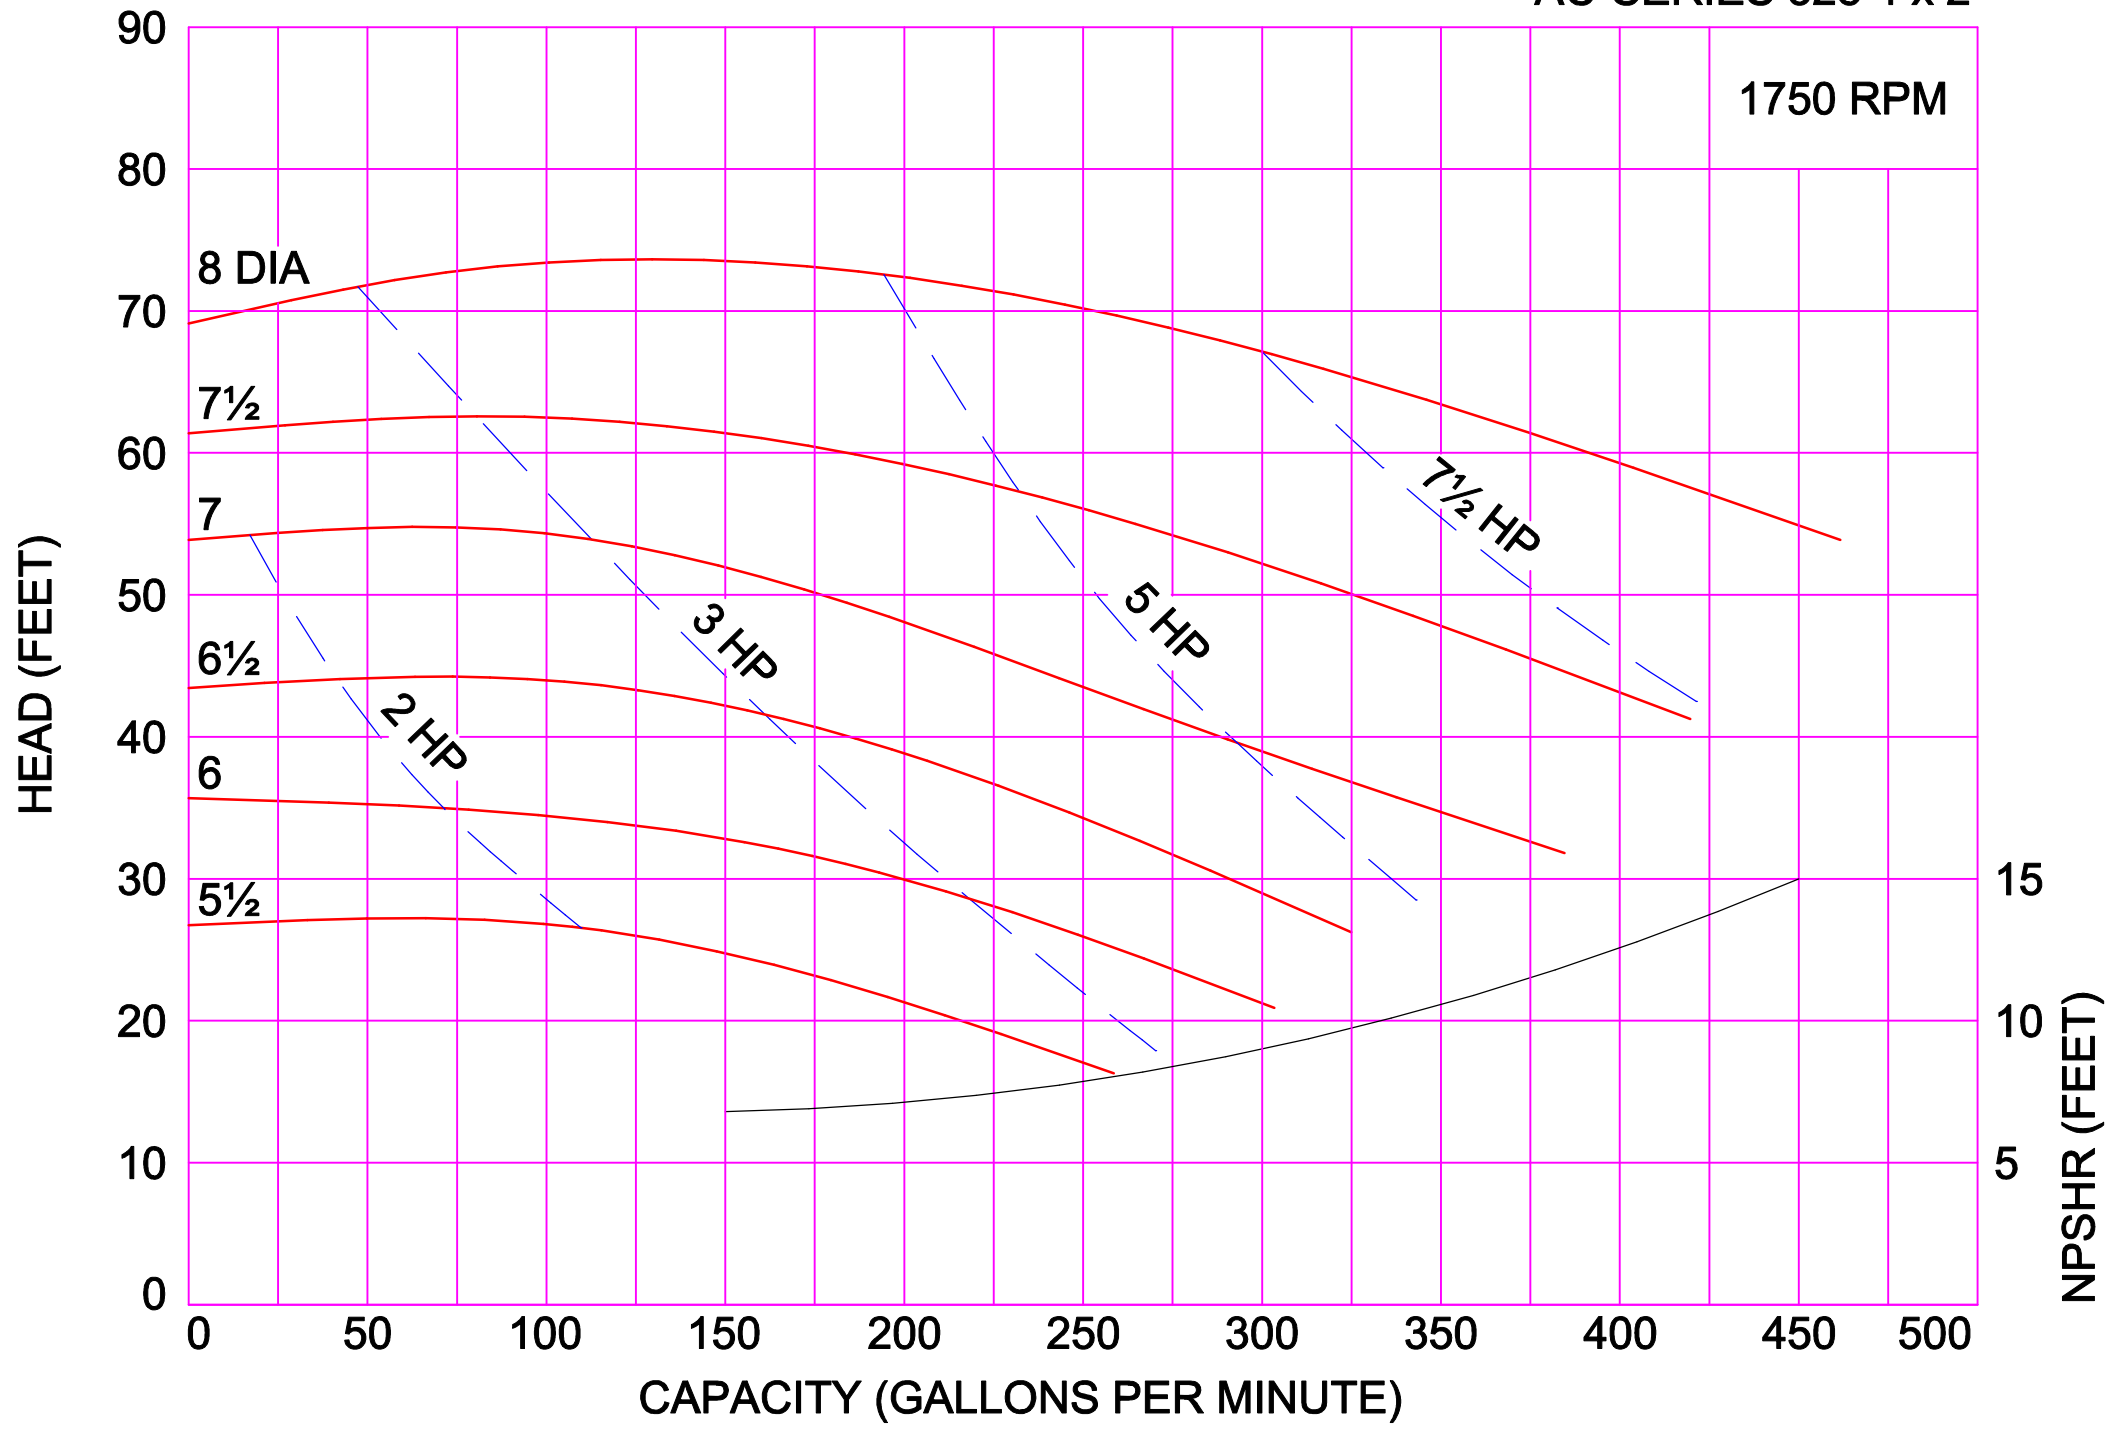

AMPCO PUMPS COMPANY, INC.
AC-SERIES 218 2 x 1½

1750 RPM

AMPCO PUMPS COMPANY, INC.
AC-SERIES 218 3 x 1½

AMPCO PUMPS COMPANY, INC.
AC-SERIES 328 3 x 2

1750 RPM

AMPCO PUMPS COMPANY, INC.
AC-SERIES 328 4 x 2

1750 RPM