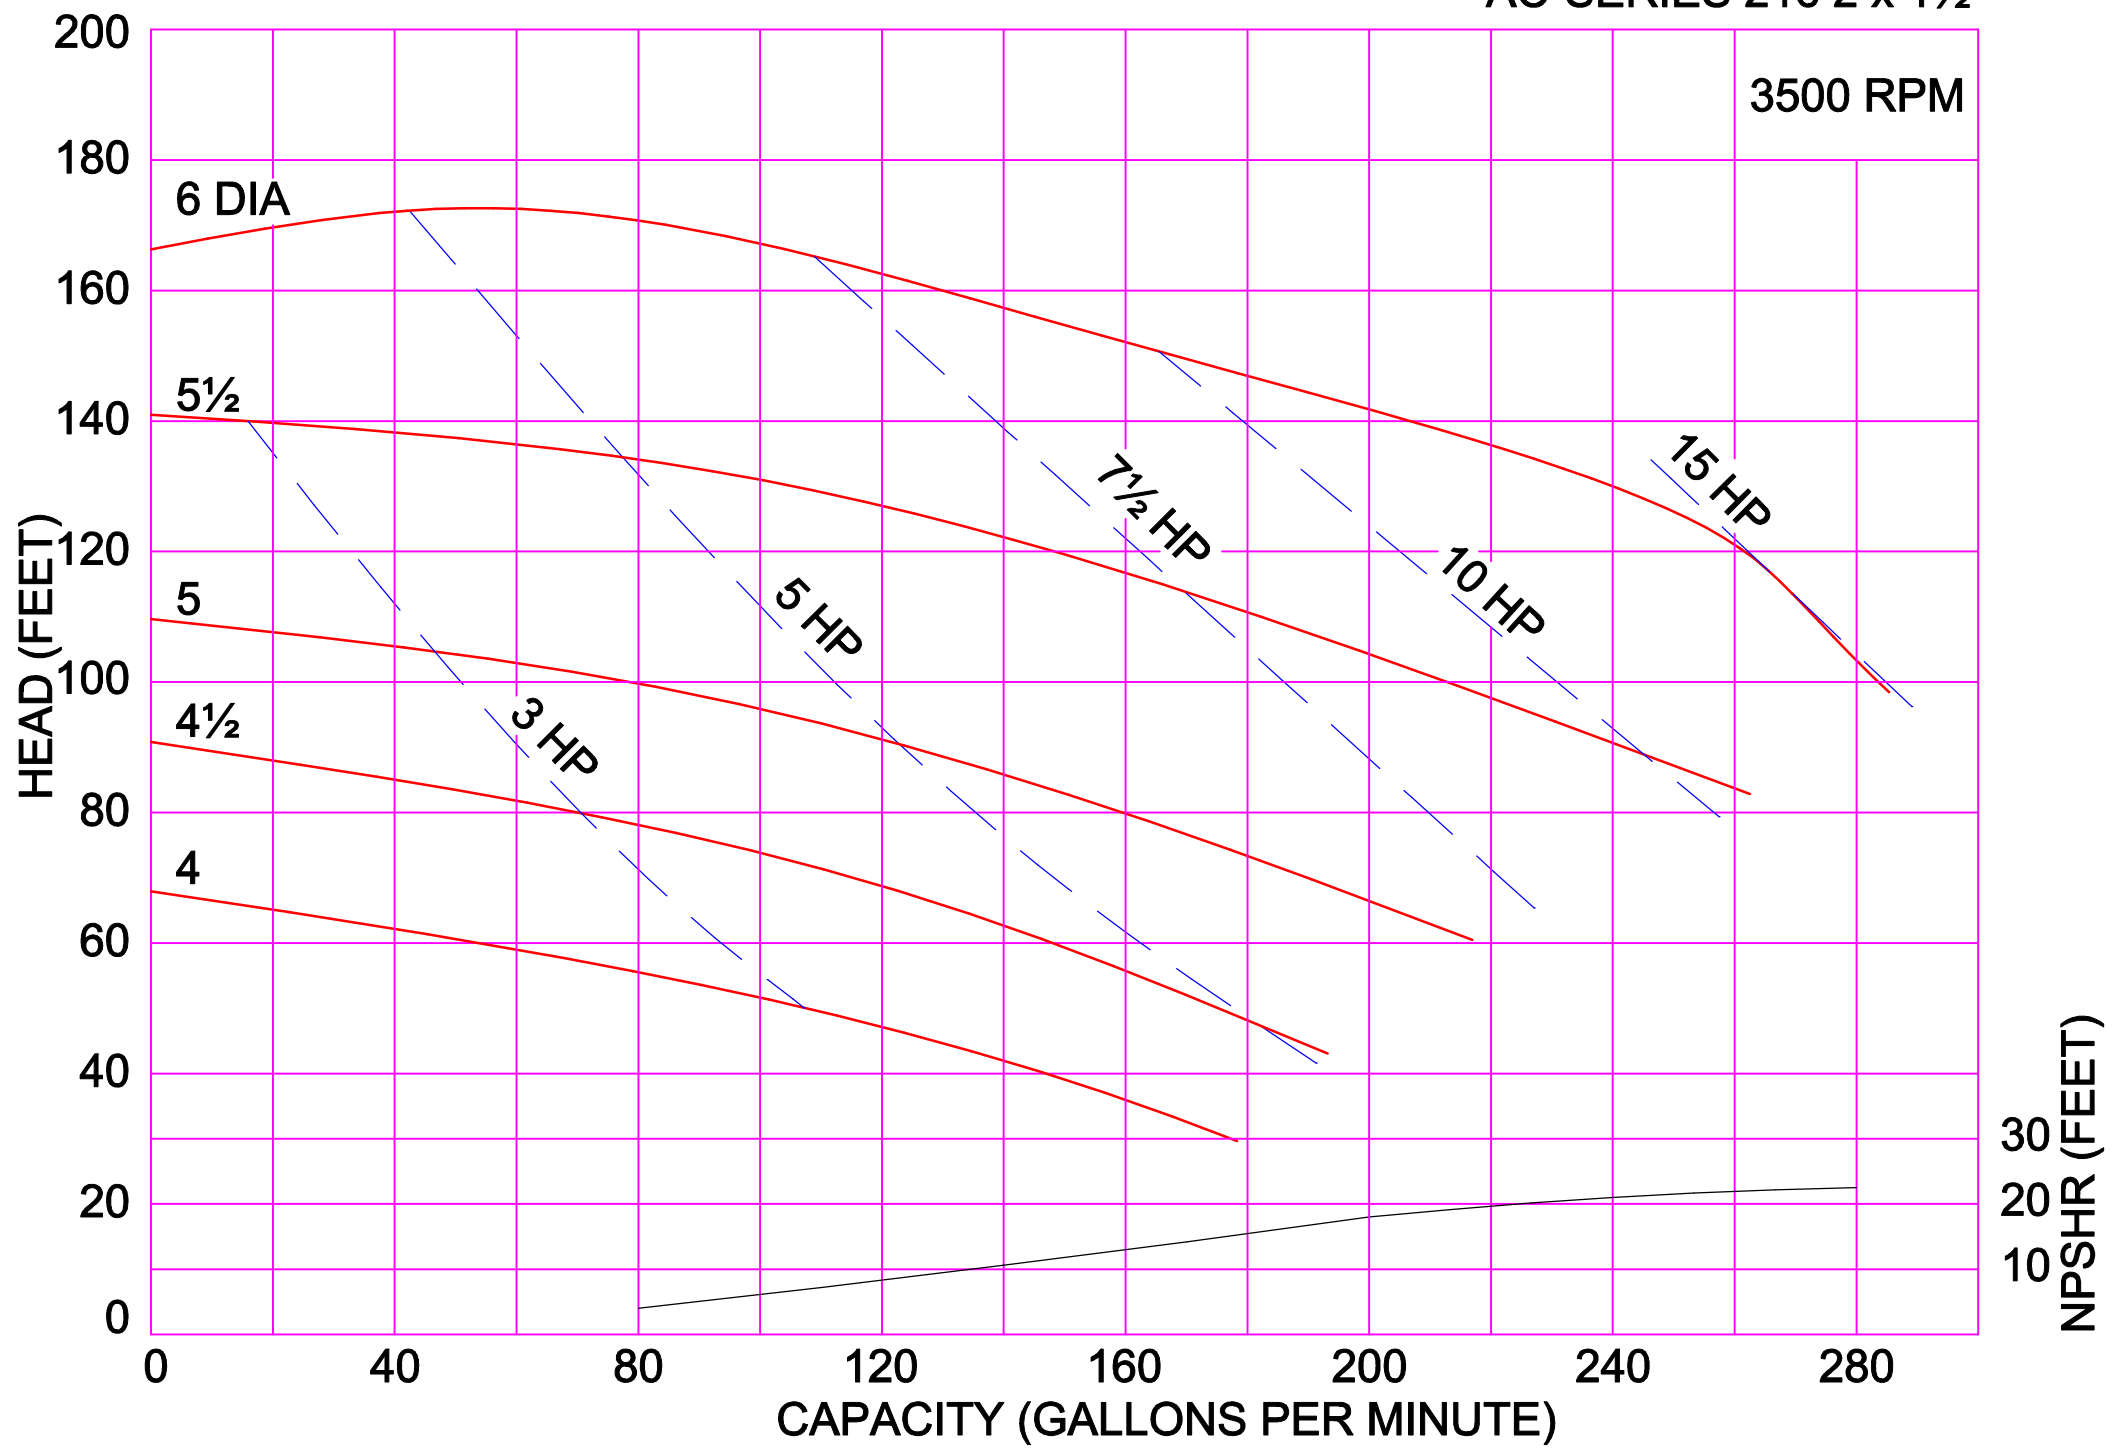

3500 RPM

AMPCO PUMPS COMPANY, INC.
AC-SERIES 216 2 x 1½

3500 RPM

AMPCO PUMPS COMPANY, INC.
AC-SERIES 216 2½ x 1½

3500 RPM

AMPCO PUMPS COMPANY, INC.
AC-SERIES 218 2 x 1½

3500 RPM

AMPCO PUMPS COMPANY, INC.
AC-SERIES 218 3 x 1½