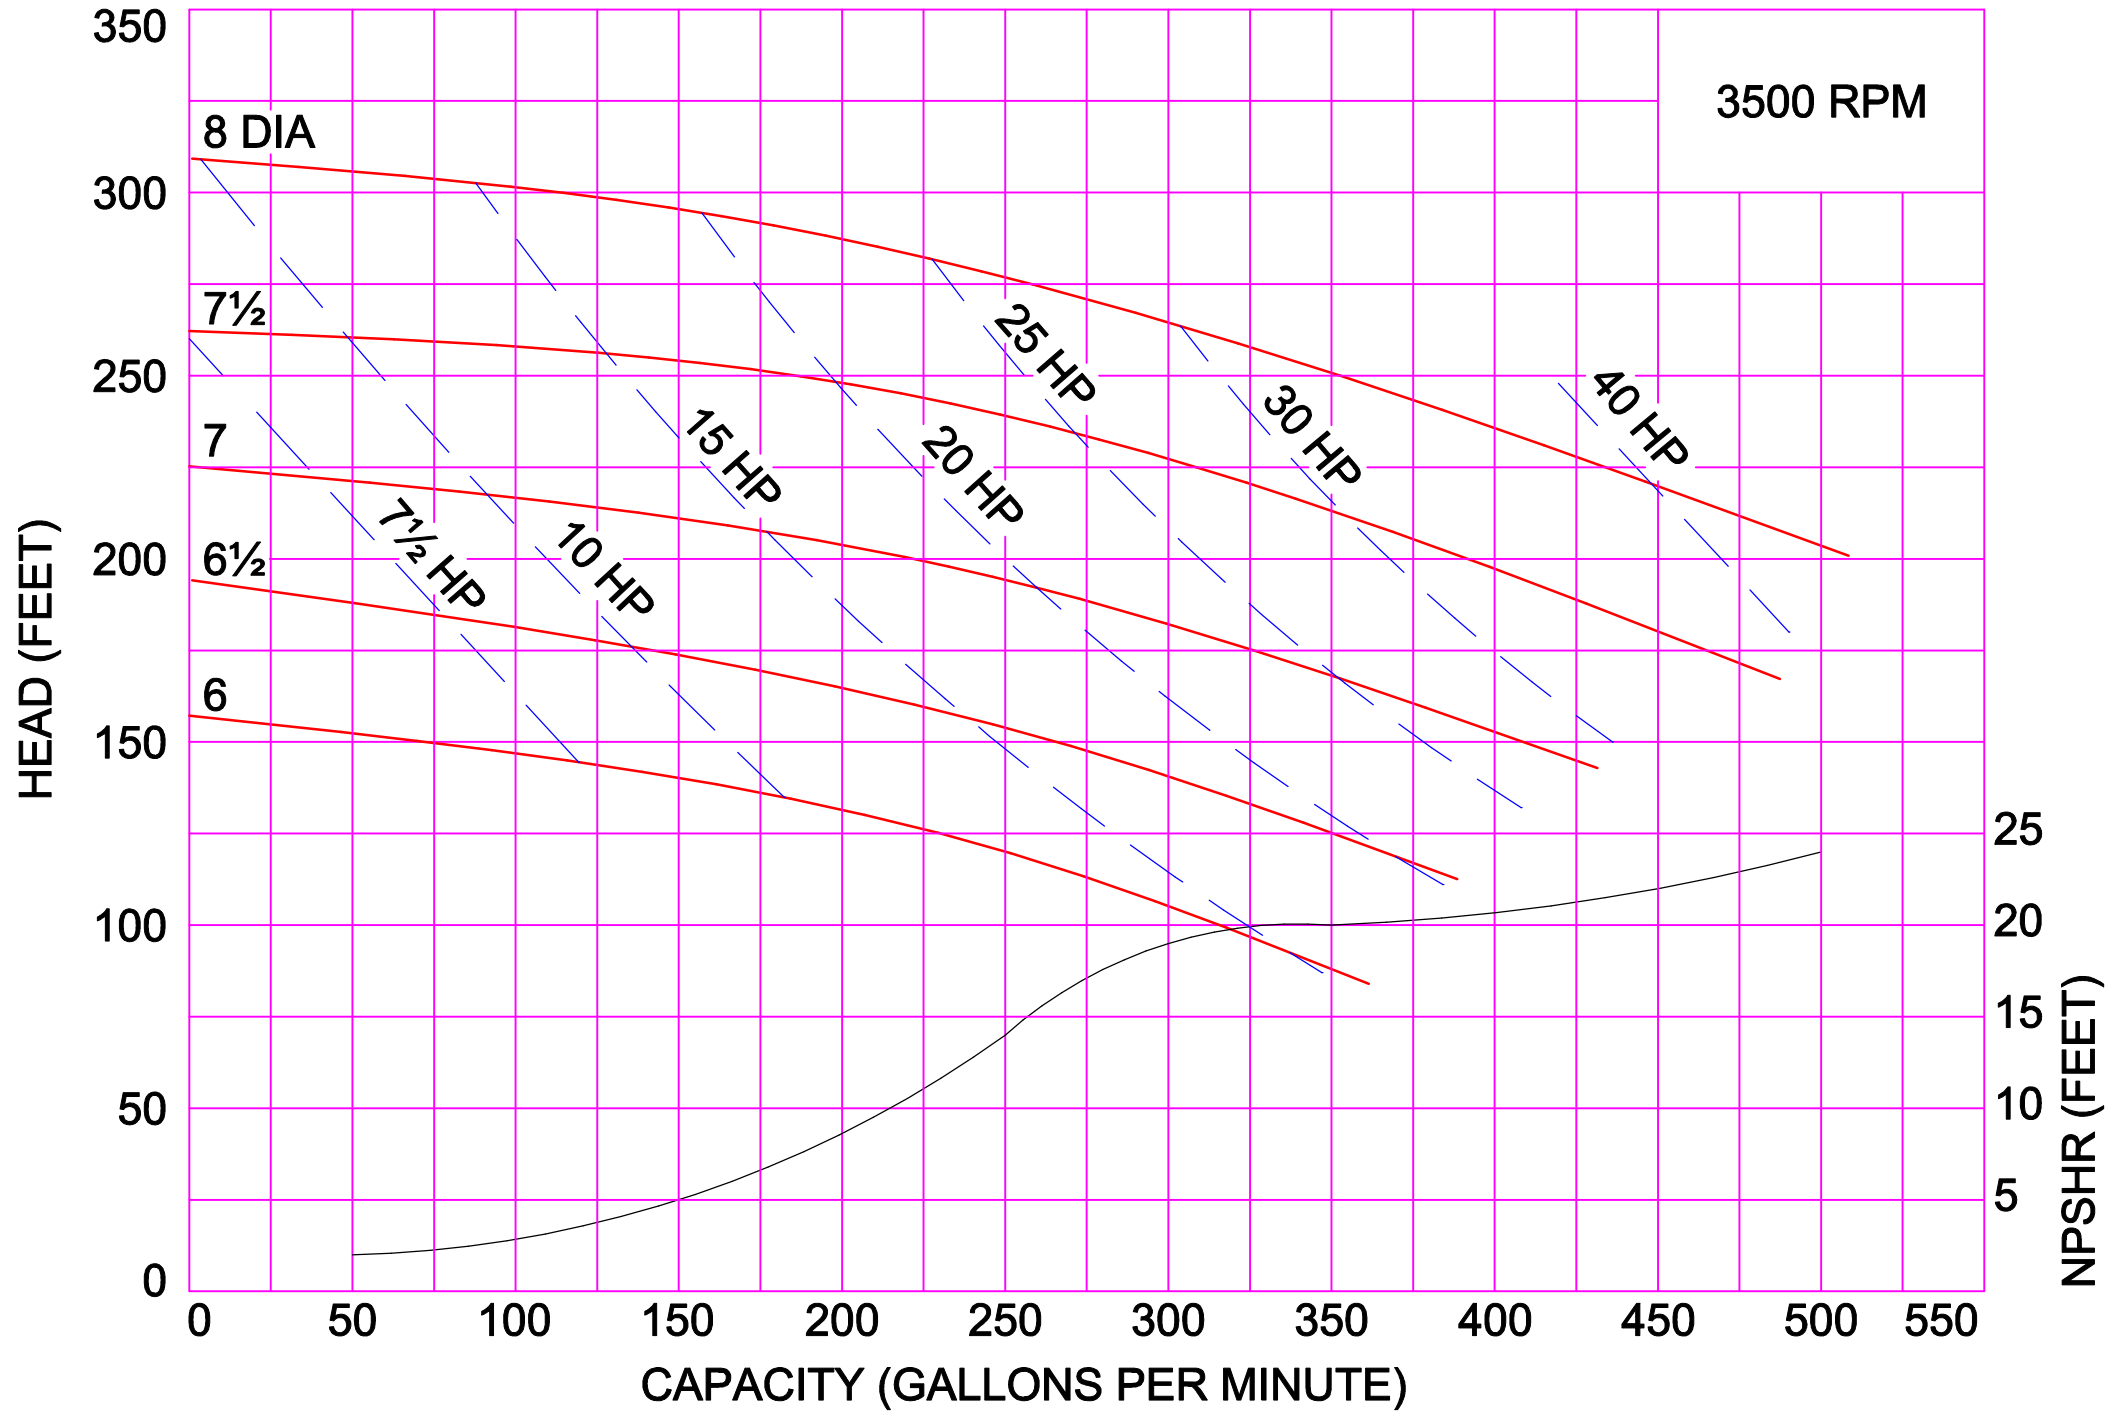

3500 RPM

AMPCO PUMPS COMPANY, INC.
AC-SERIES 216 2 x 1½

3500 RPM

AMPCO PUMPS COMPANY, INC.
AC-SERIES 216 2½ x 1½

3500 RPM

AMPCO PUMPS COMPANY, INC.
AC-SERIES 218 2 x 1½

3500 RPM

AMPCO PUMPS COMPANY, INC.
AC-SERIES 218 3 x 1½