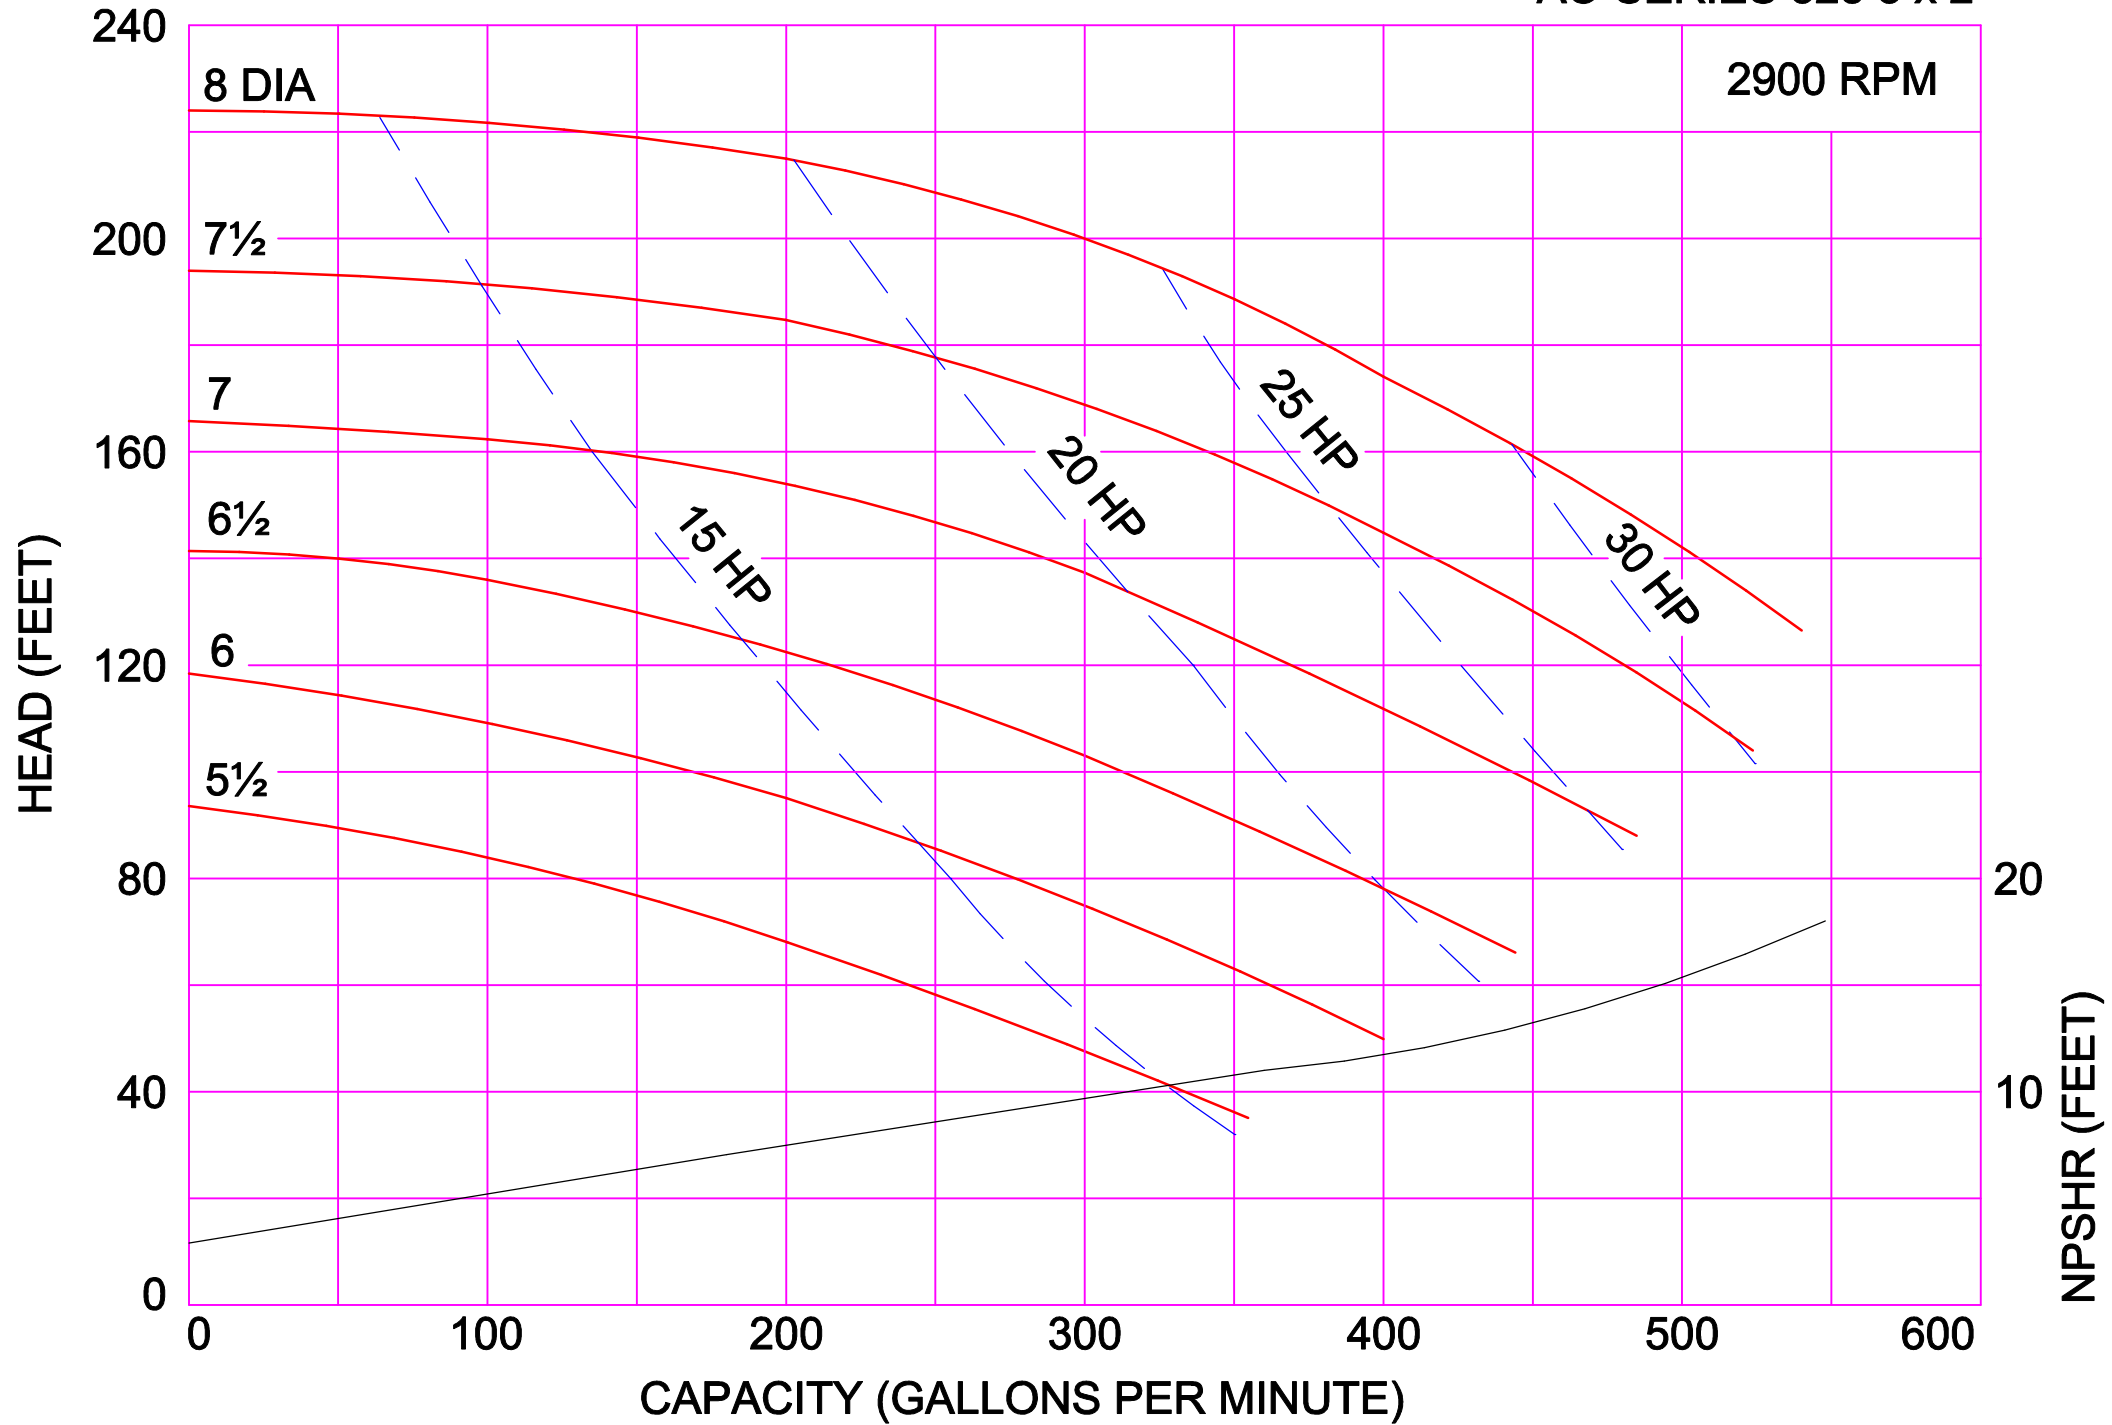

AMPCO PUMPS COMPANY, INC.
AC-SERIES 218 2 x 1½

AMPCO PUMPS COMPANY, INC.
AC-SERIES 218 3 x 1½

2900 RPM

AMPCO PUMPS COMPANY, INC.
AC-SERIES 328 3 x 2

2900 RPM

AMPCO PUMPS COMPANY, INC.
AC-SERIES 4410 4 x 4

2900 RPM