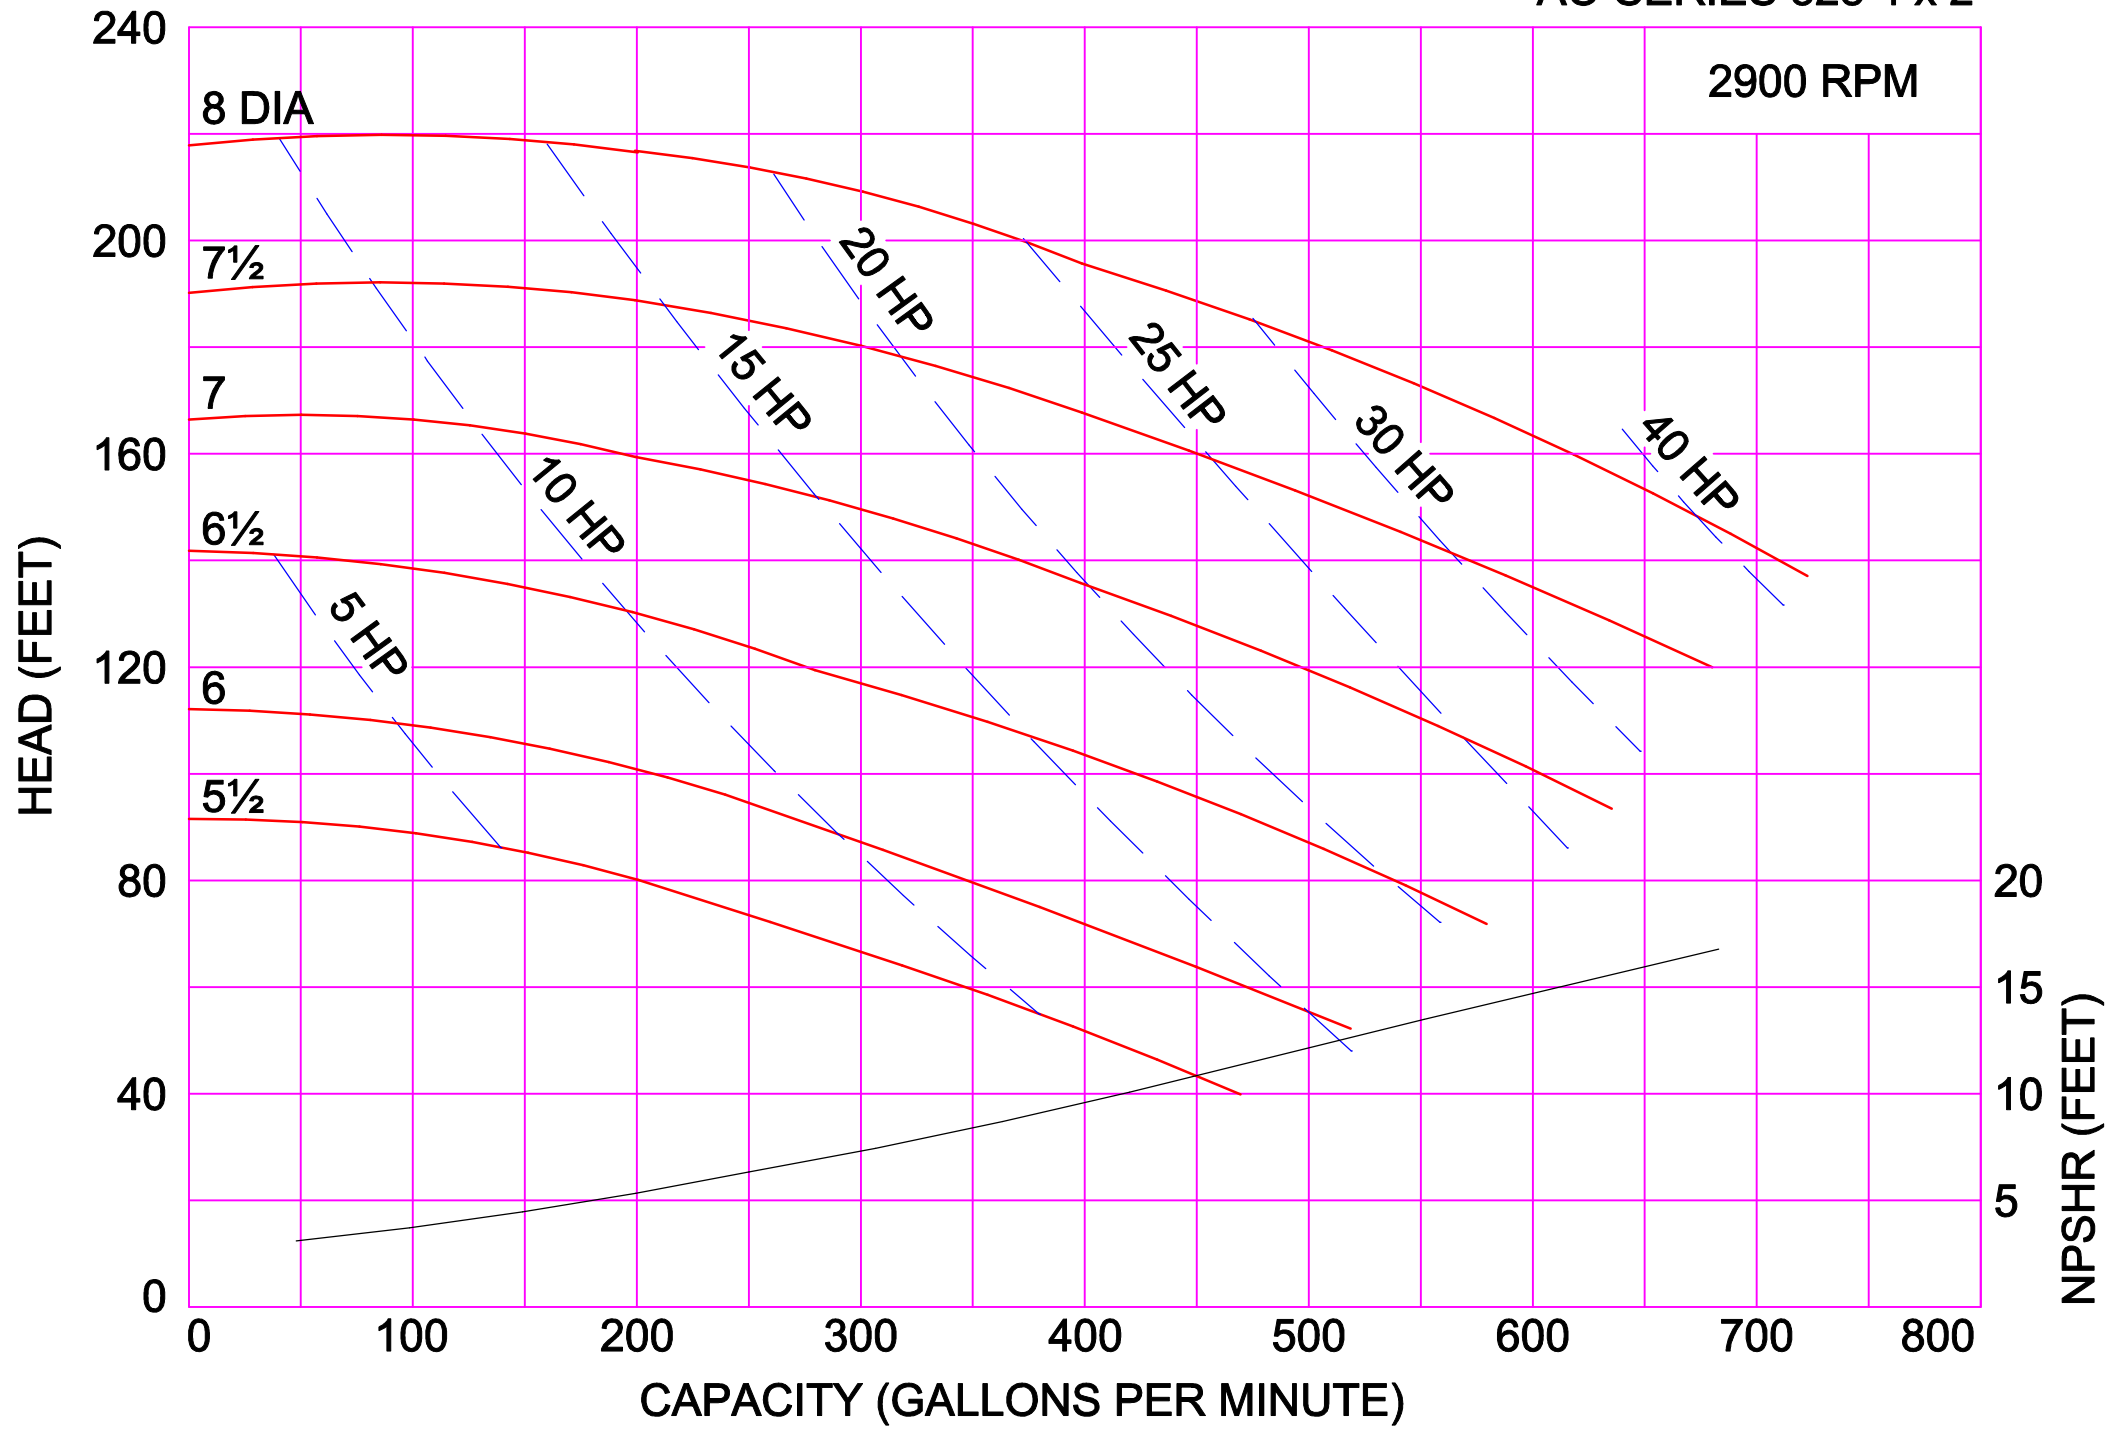

AMPCO PUMPS COMPANY, INC.
AC-SERIES 218 2 x 1½

AMPCO PUMPS COMPANY, INC.
AC-SERIES 218 3 x 1½

2900 RPM

AMPCO PUMPS COMPANY, INC.
AC-SERIES 328 3 x 2

2900 RPM

AMPCO PUMPS COMPANY, INC.
AC-SERIES 4410 4 x 4

2900 RPM