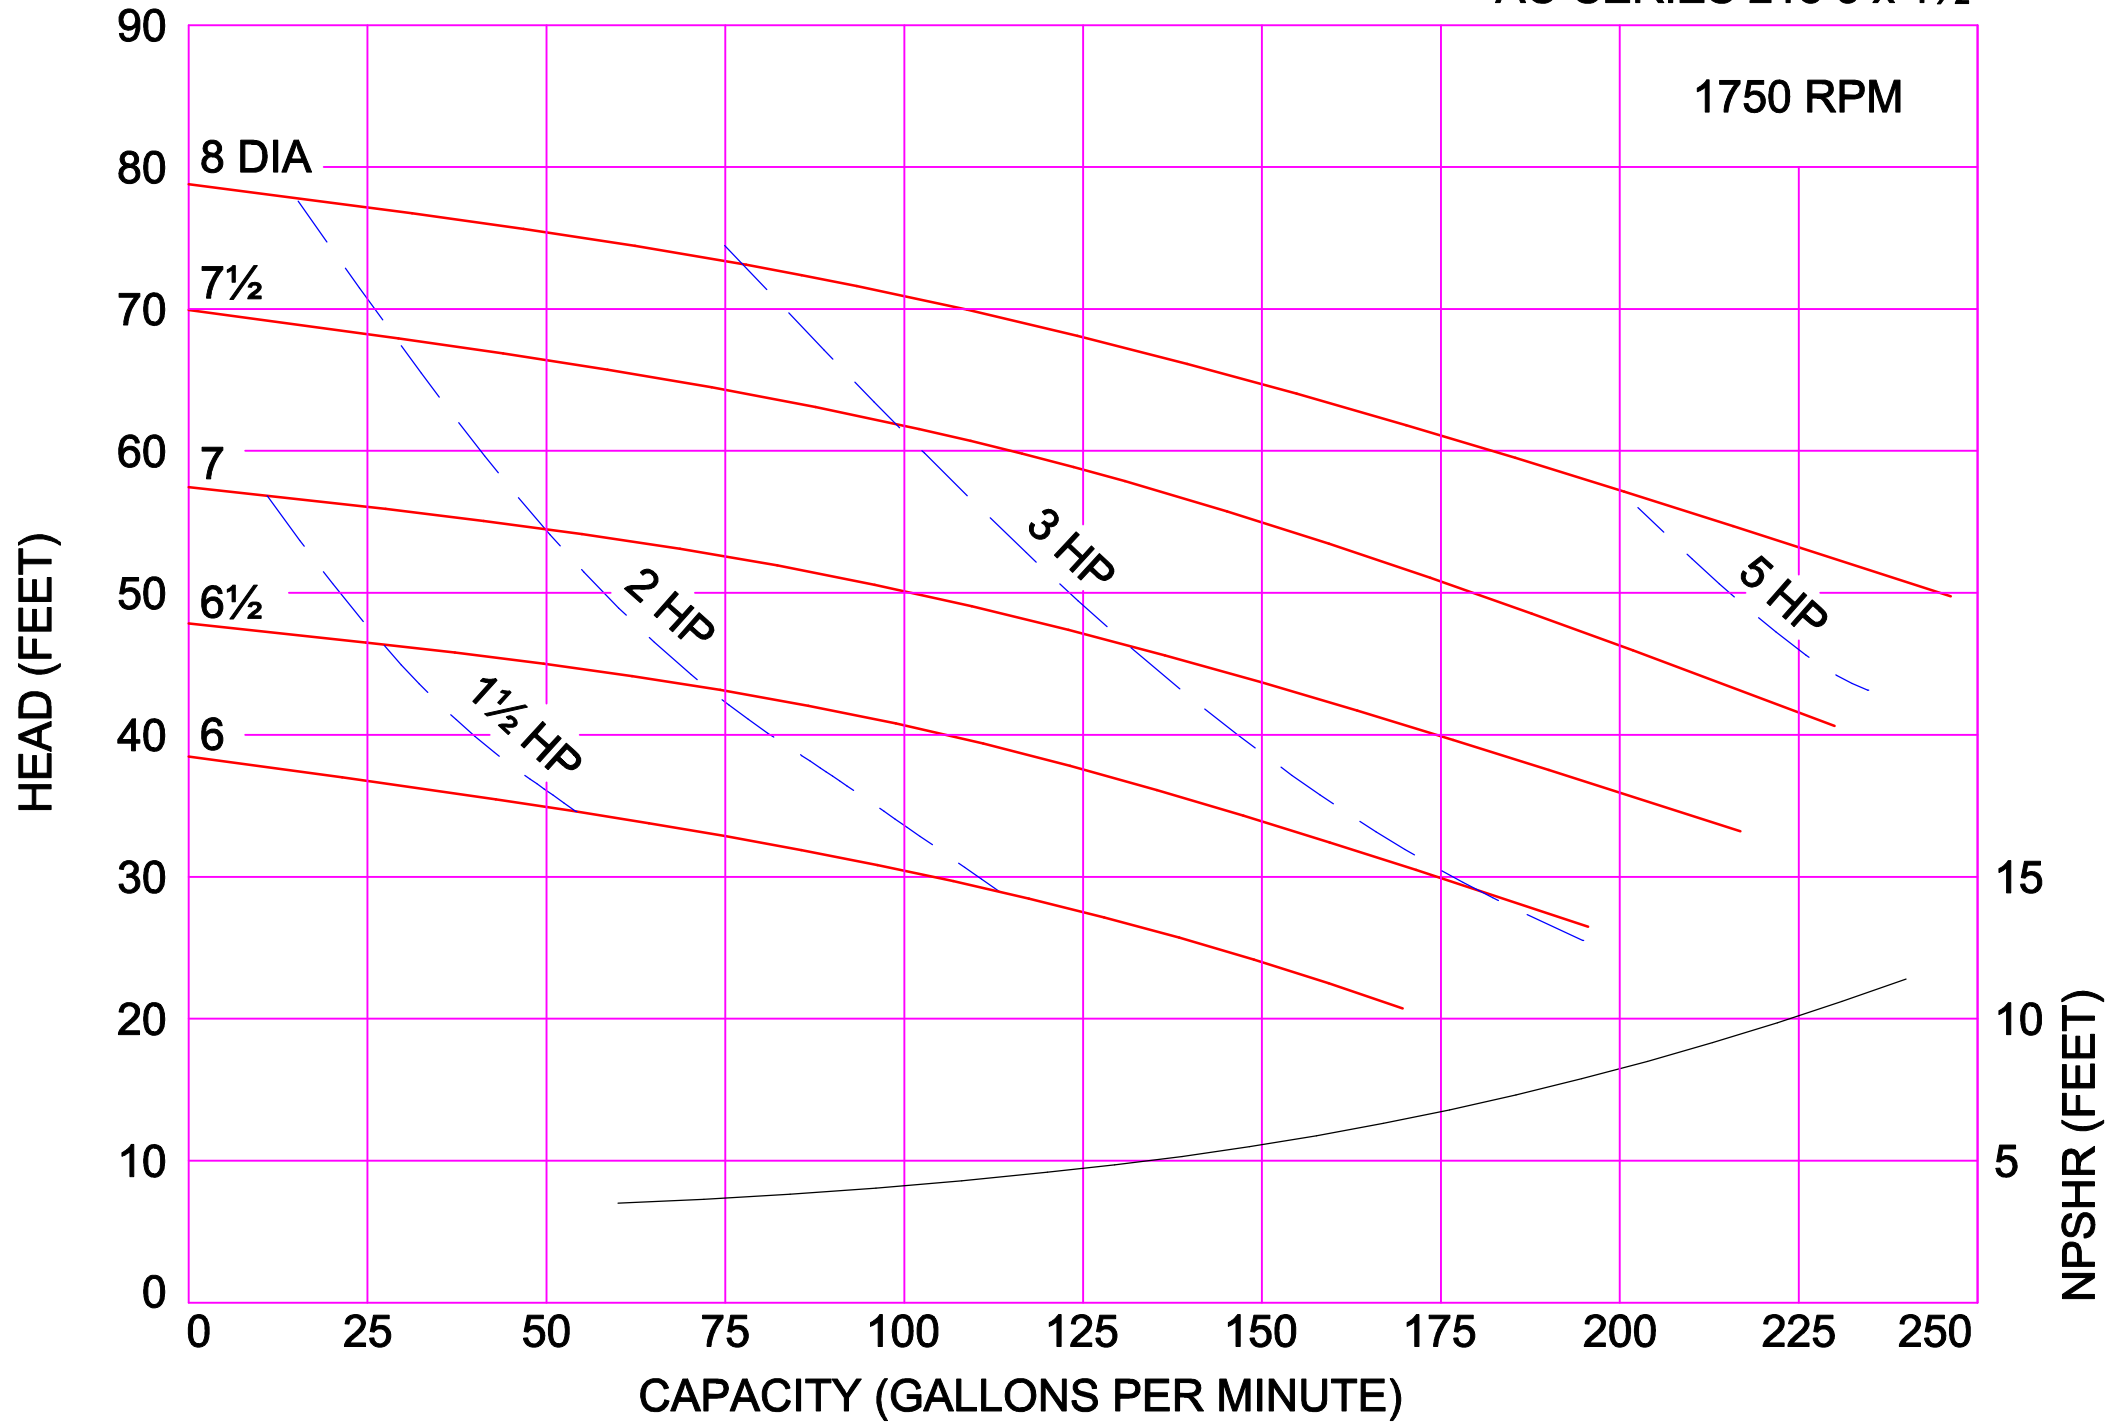

AMPCO PUMPS COMPANY, INC.
AC-SERIES 218 3 x 1½