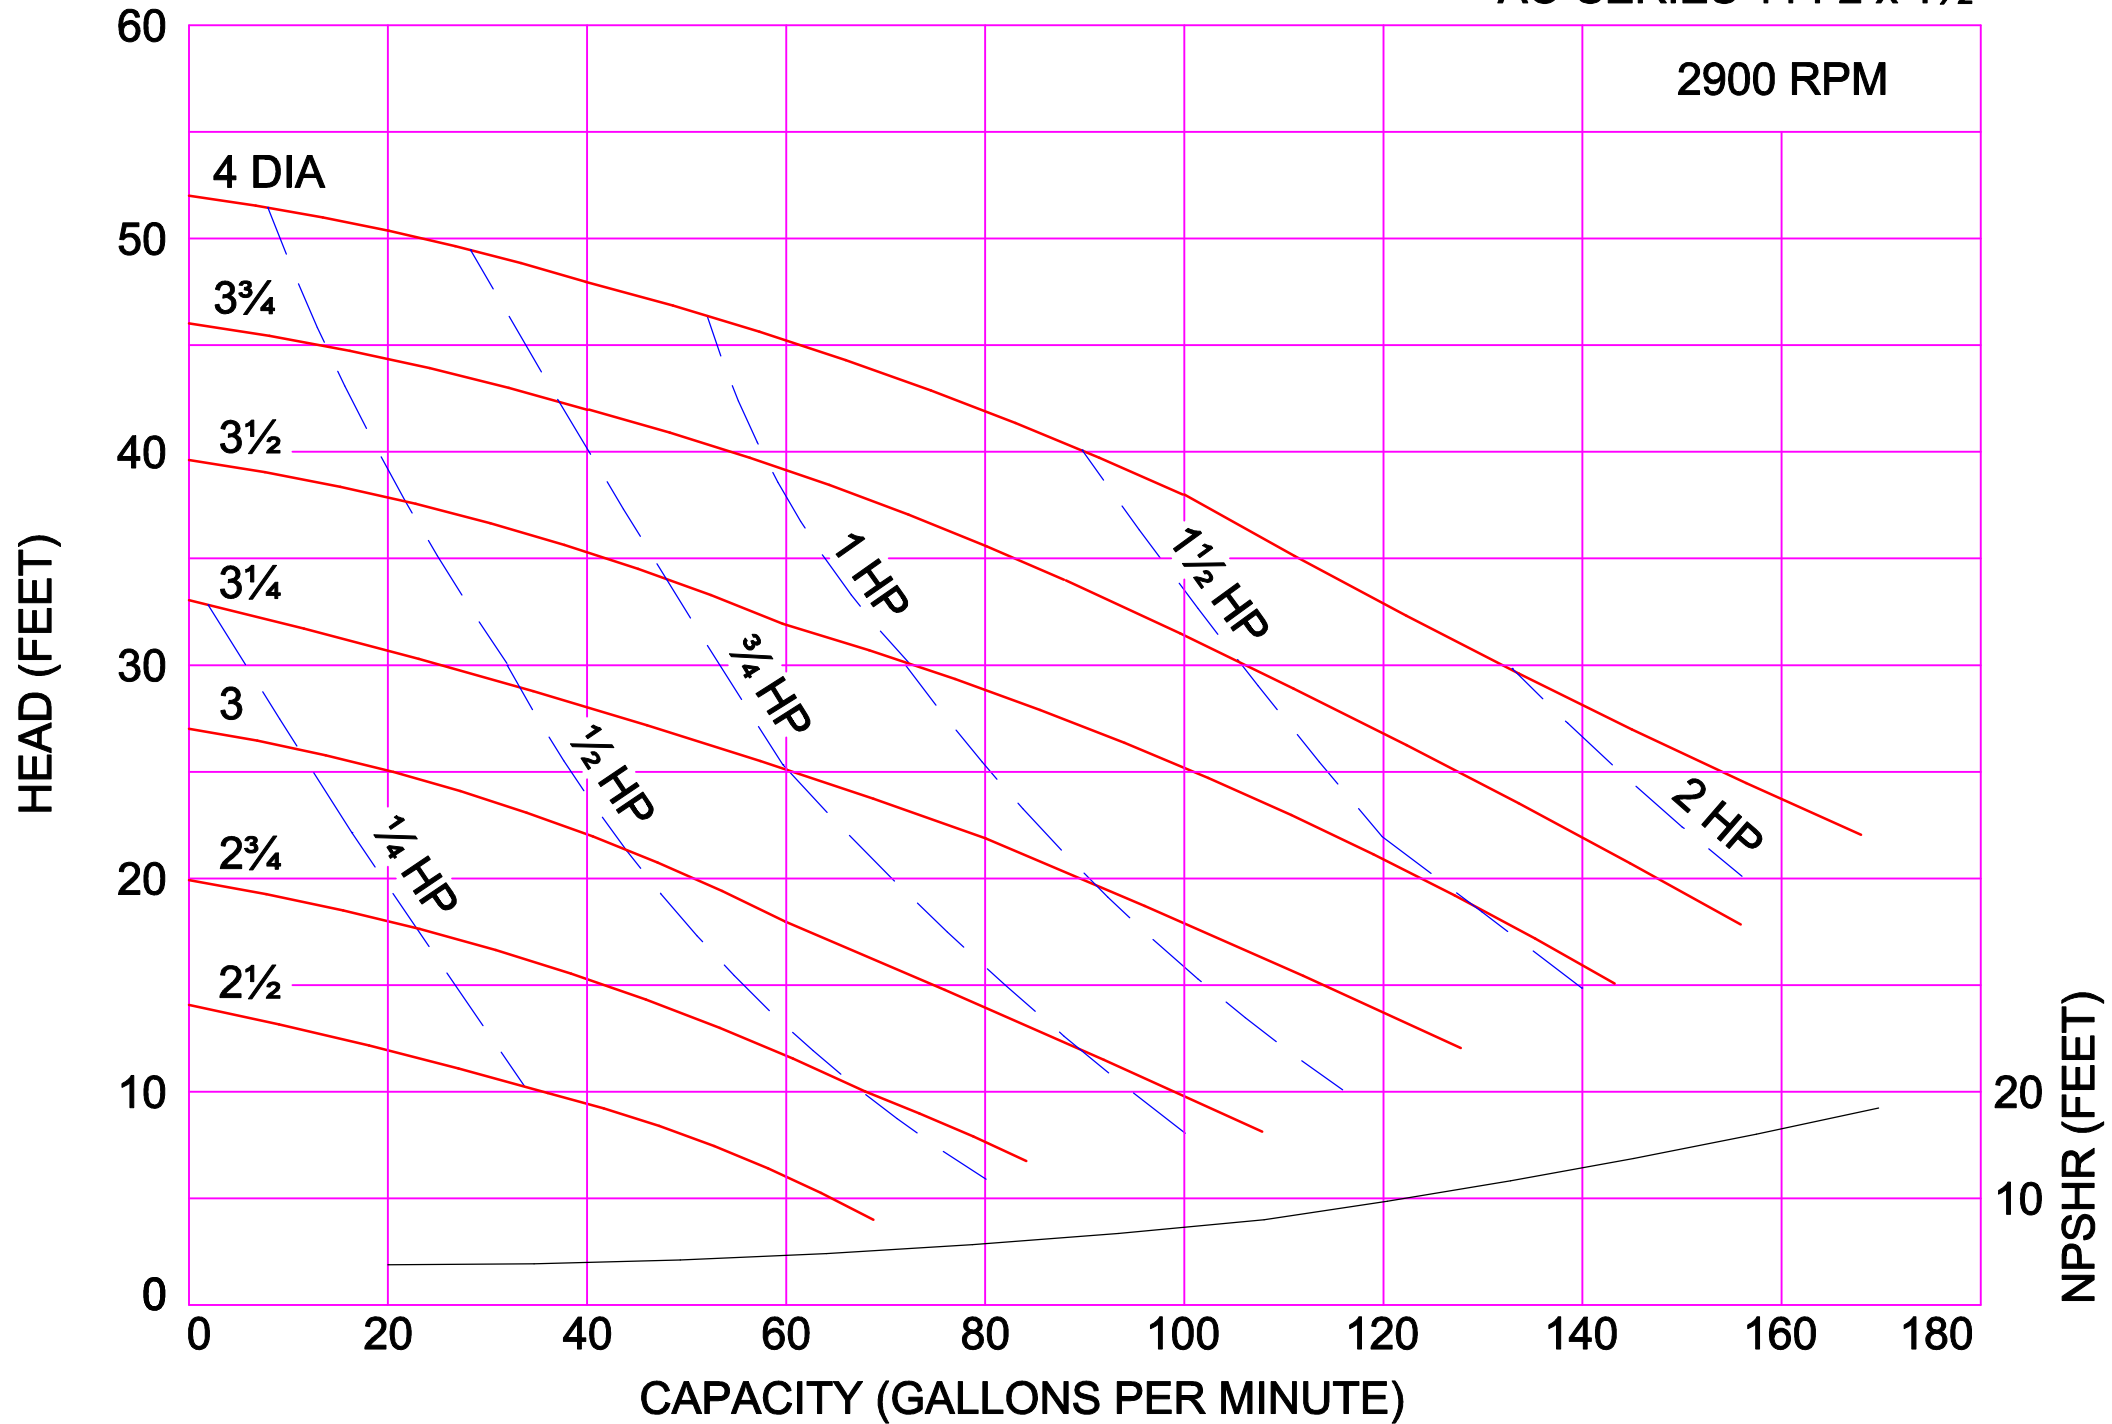

1750 RPM

1750 RPM

AMPCO PUMPS COMPANY, INC.
AC-SERIES 114 1½ x 1½

AMPCO PUMPS COMPANY, INC.
AC-SERIES 114 2 x 1½

AMPCO PUMPS COMPANY, INC.
AC-SERIES 216 2 x 1½

AMPCO PUMPS COMPANY, INC.
AC-SERIES 216 2½ x 1½