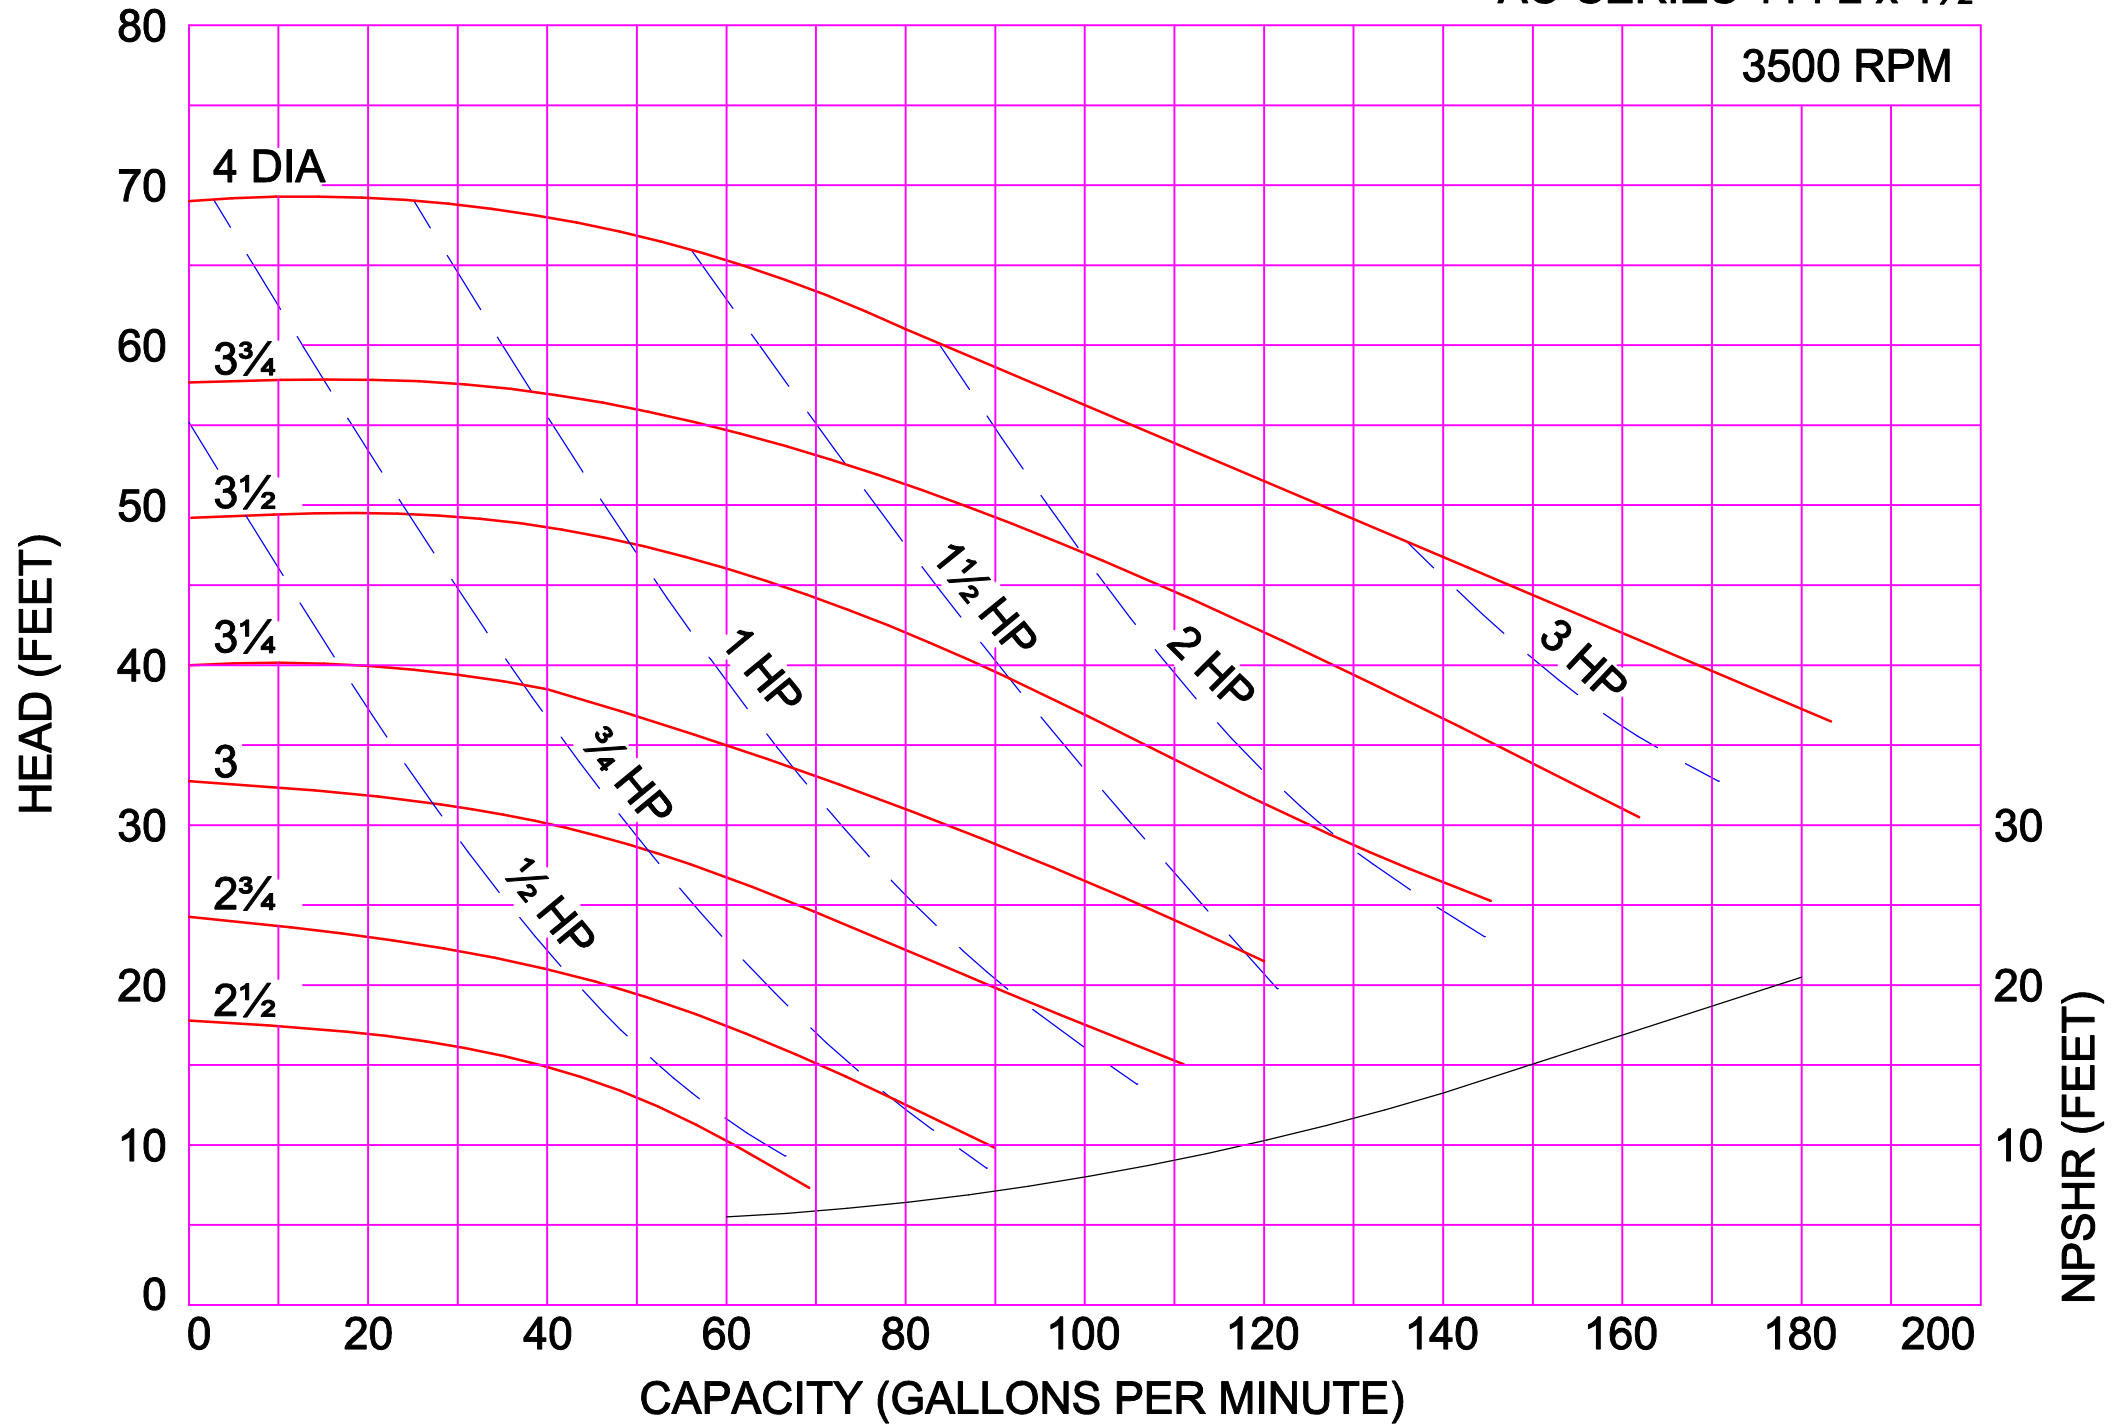

3500 RPM

AMPCO PUMPS COMPANY, INC.
AC-SERIES 216 2 x 1½

3500 RPM

AMPCO PUMPS COMPANY, INC.
AC-SERIES 216 2½ x 1½

3500 RPM

AMPCO PUMPS COMPANY, INC.
AC-SERIES 218 2 x 1½

3500 RPM

AMPCO PUMPS COMPANY, INC.
AC-SERIES 218 3 x 1½