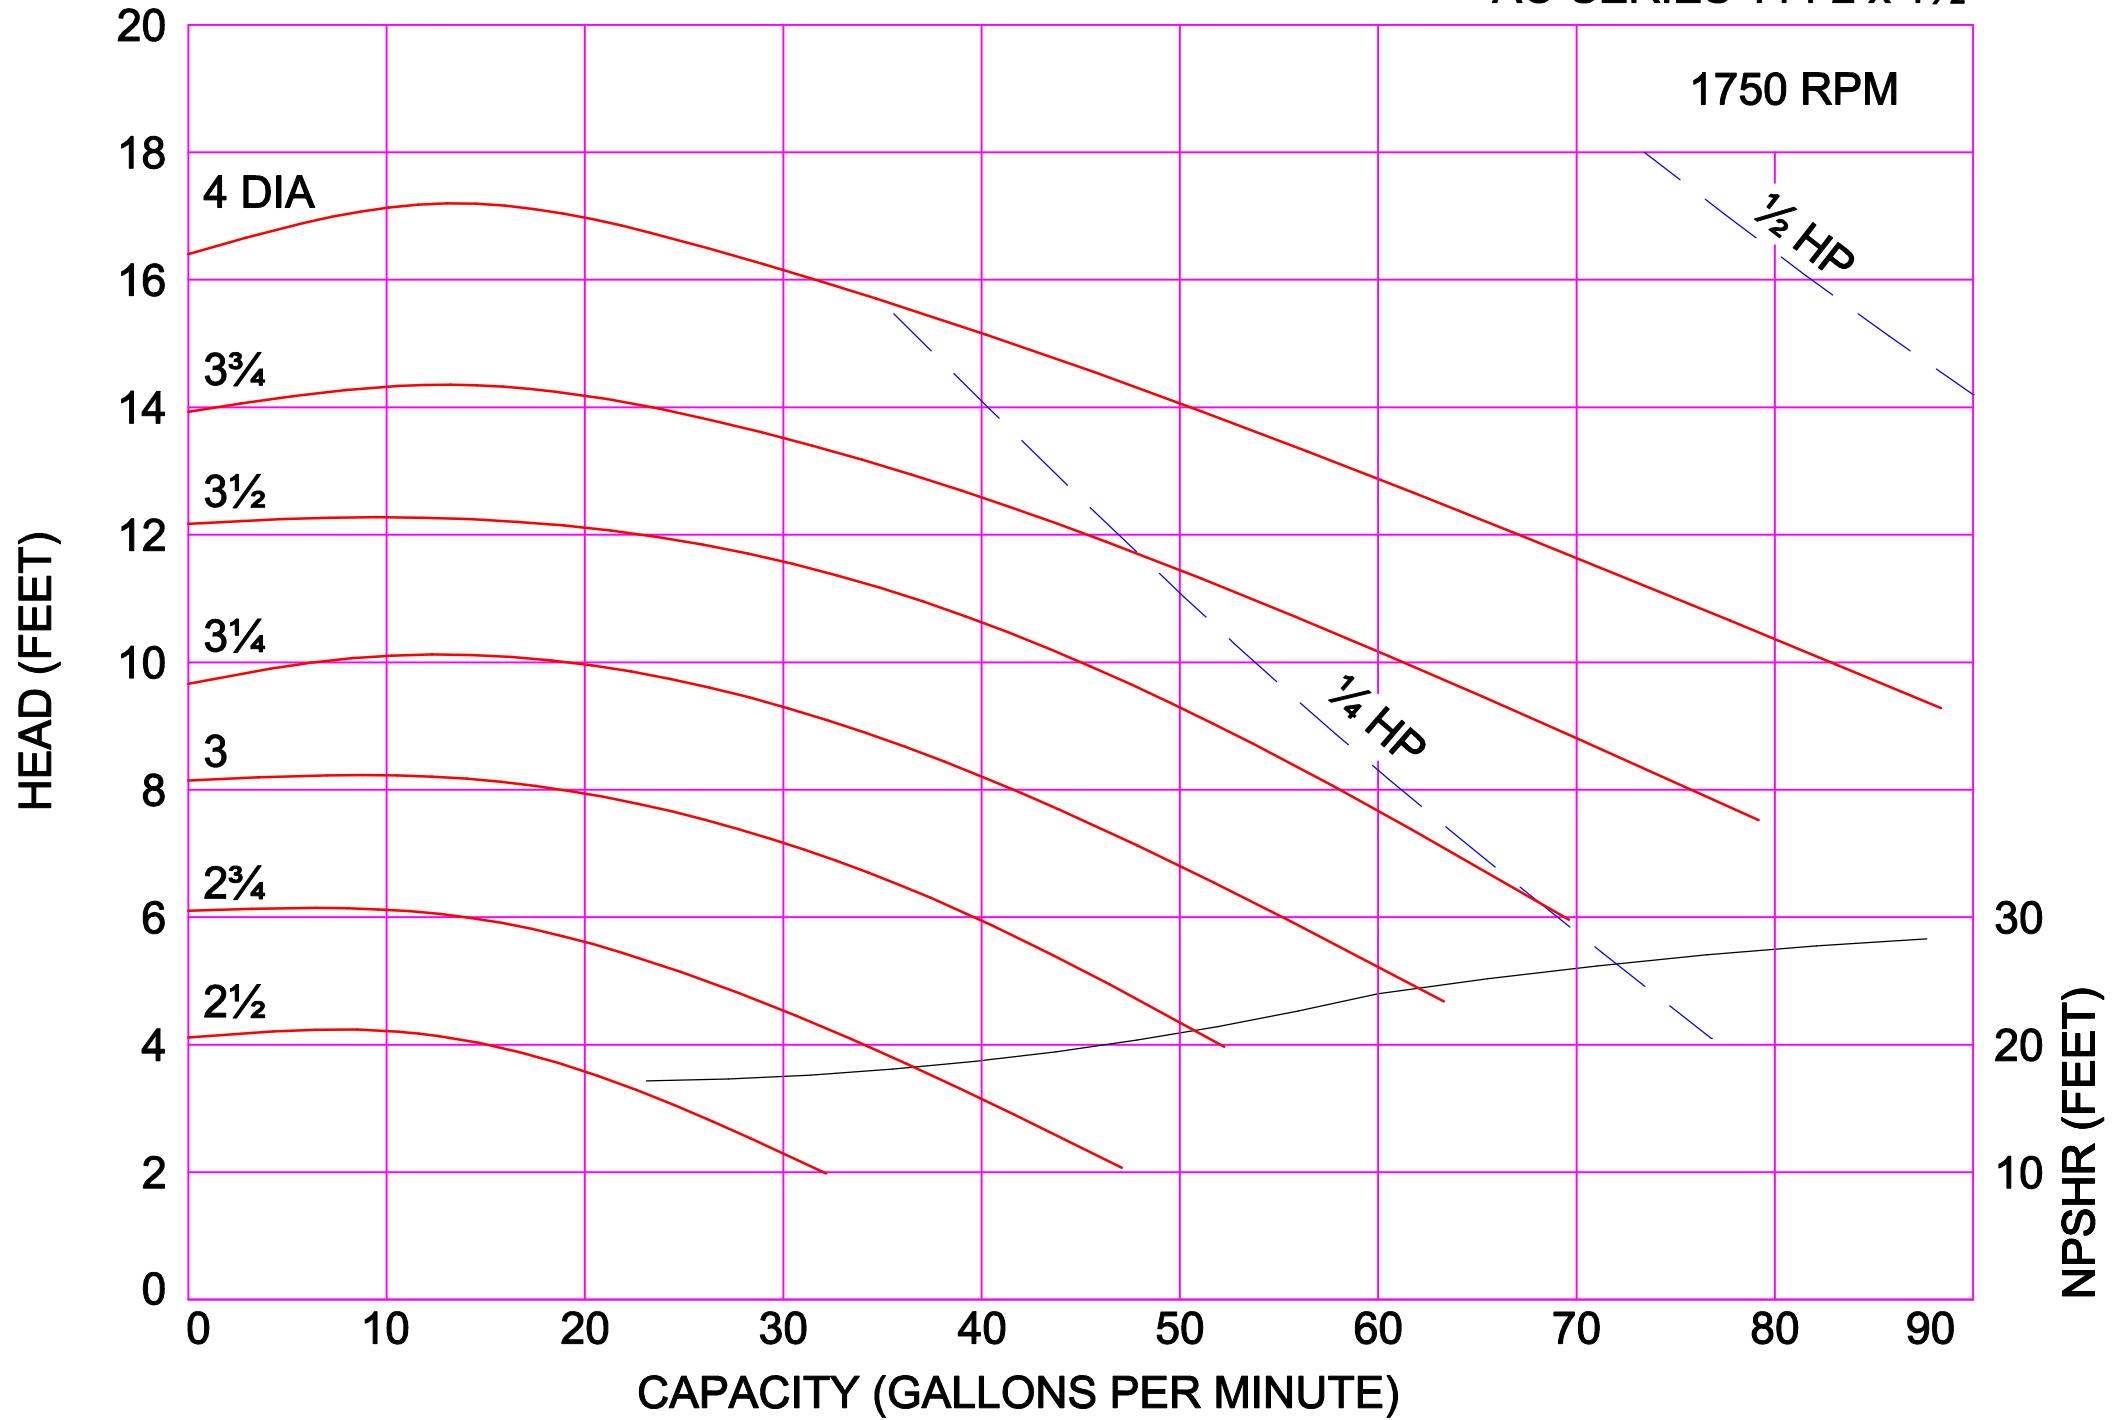

AMPCO PUMPS COMPANY, INC.
AC-SERIES 114 2 x 1½