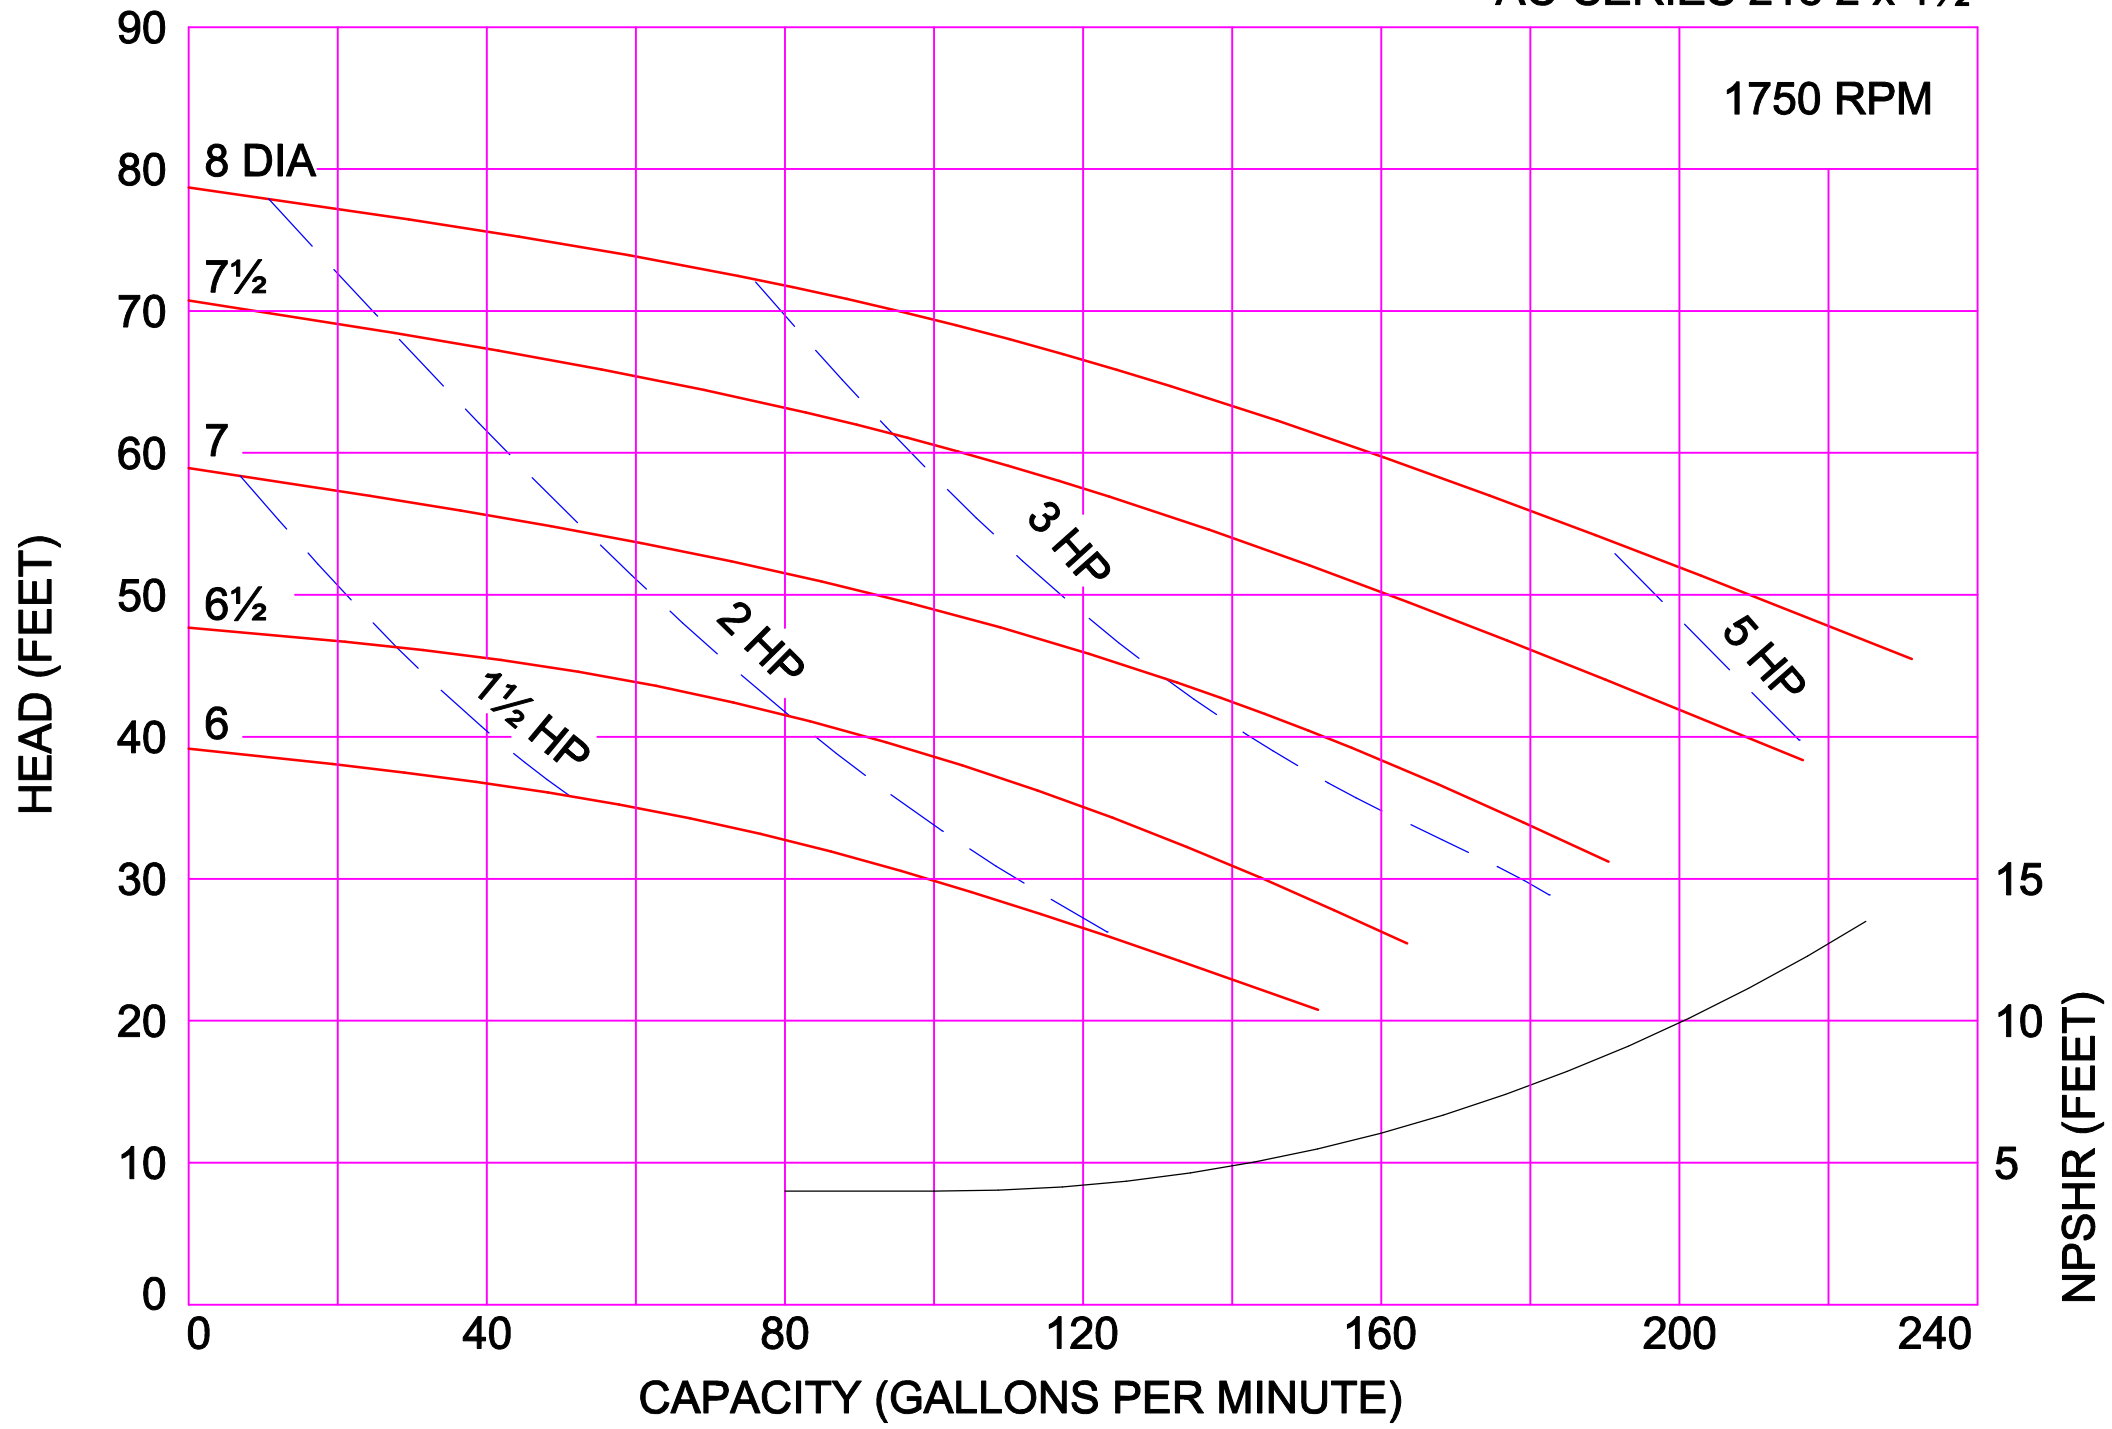

AMPCO PUMPS COMPANY, INC.
AC-SERIES 218 2 x 1½

1750 RPM