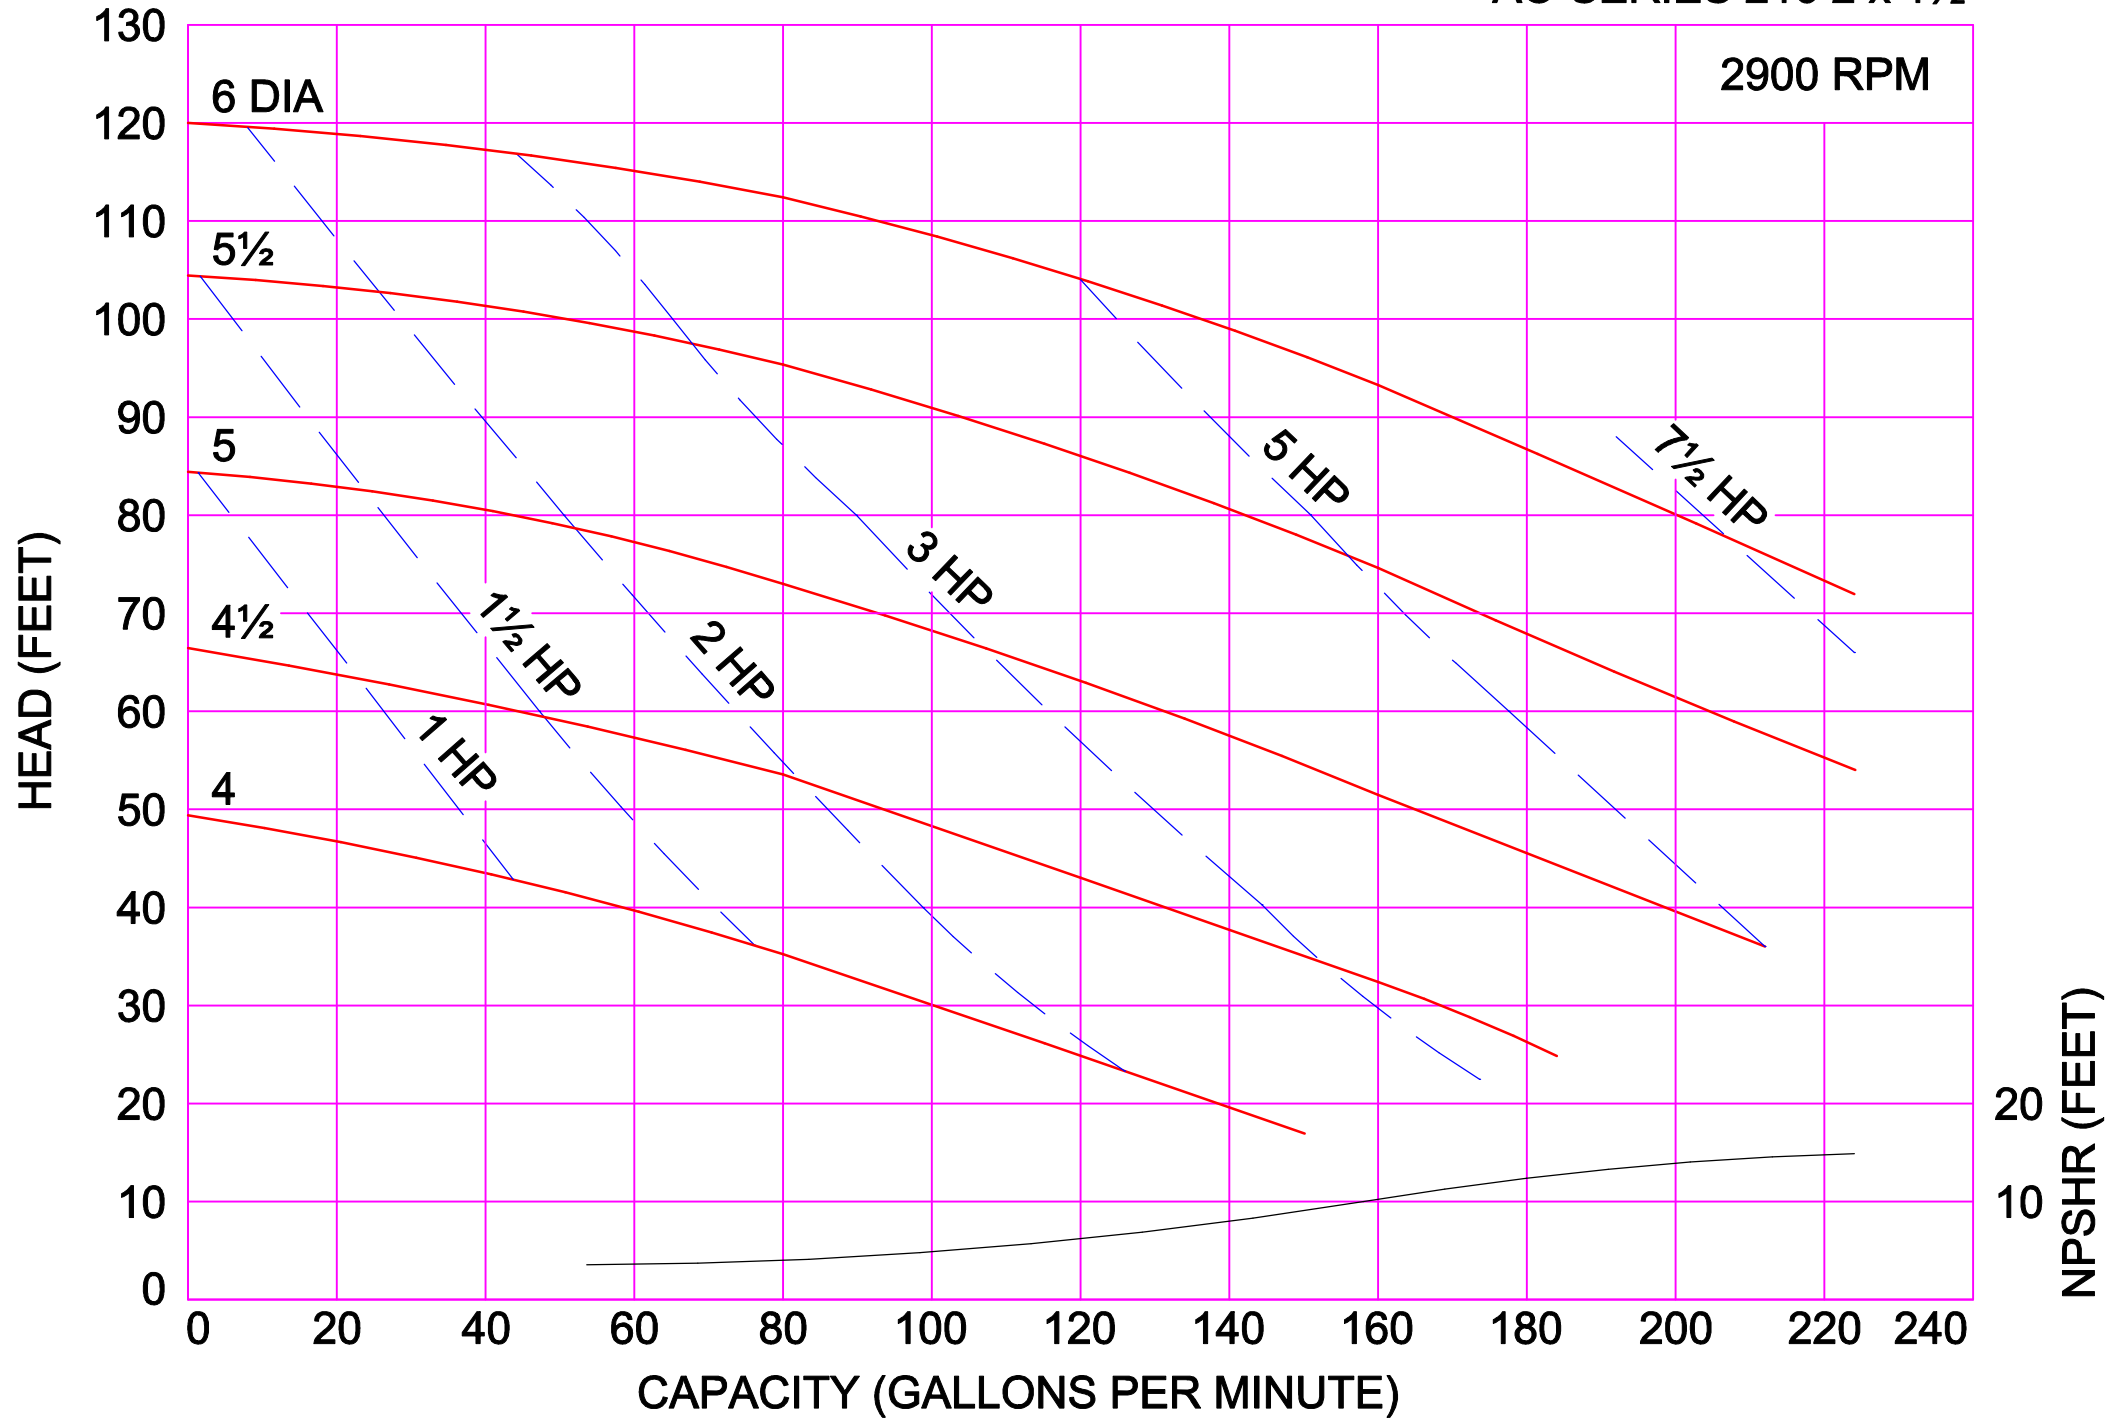

1750 RPM

1750 RPM

AMPCO PUMPS COMPANY, INC.
AC-SERIES 114 1½ x 1½

AMPCO PUMPS COMPANY, INC.
AC-SERIES 114 2 x 1½

AMPCO PUMPS COMPANY, INC.
AC-SERIES 216 2 x 1½

AMPCO PUMPS COMPANY, INC.
AC-SERIES 216 2½ x 1½