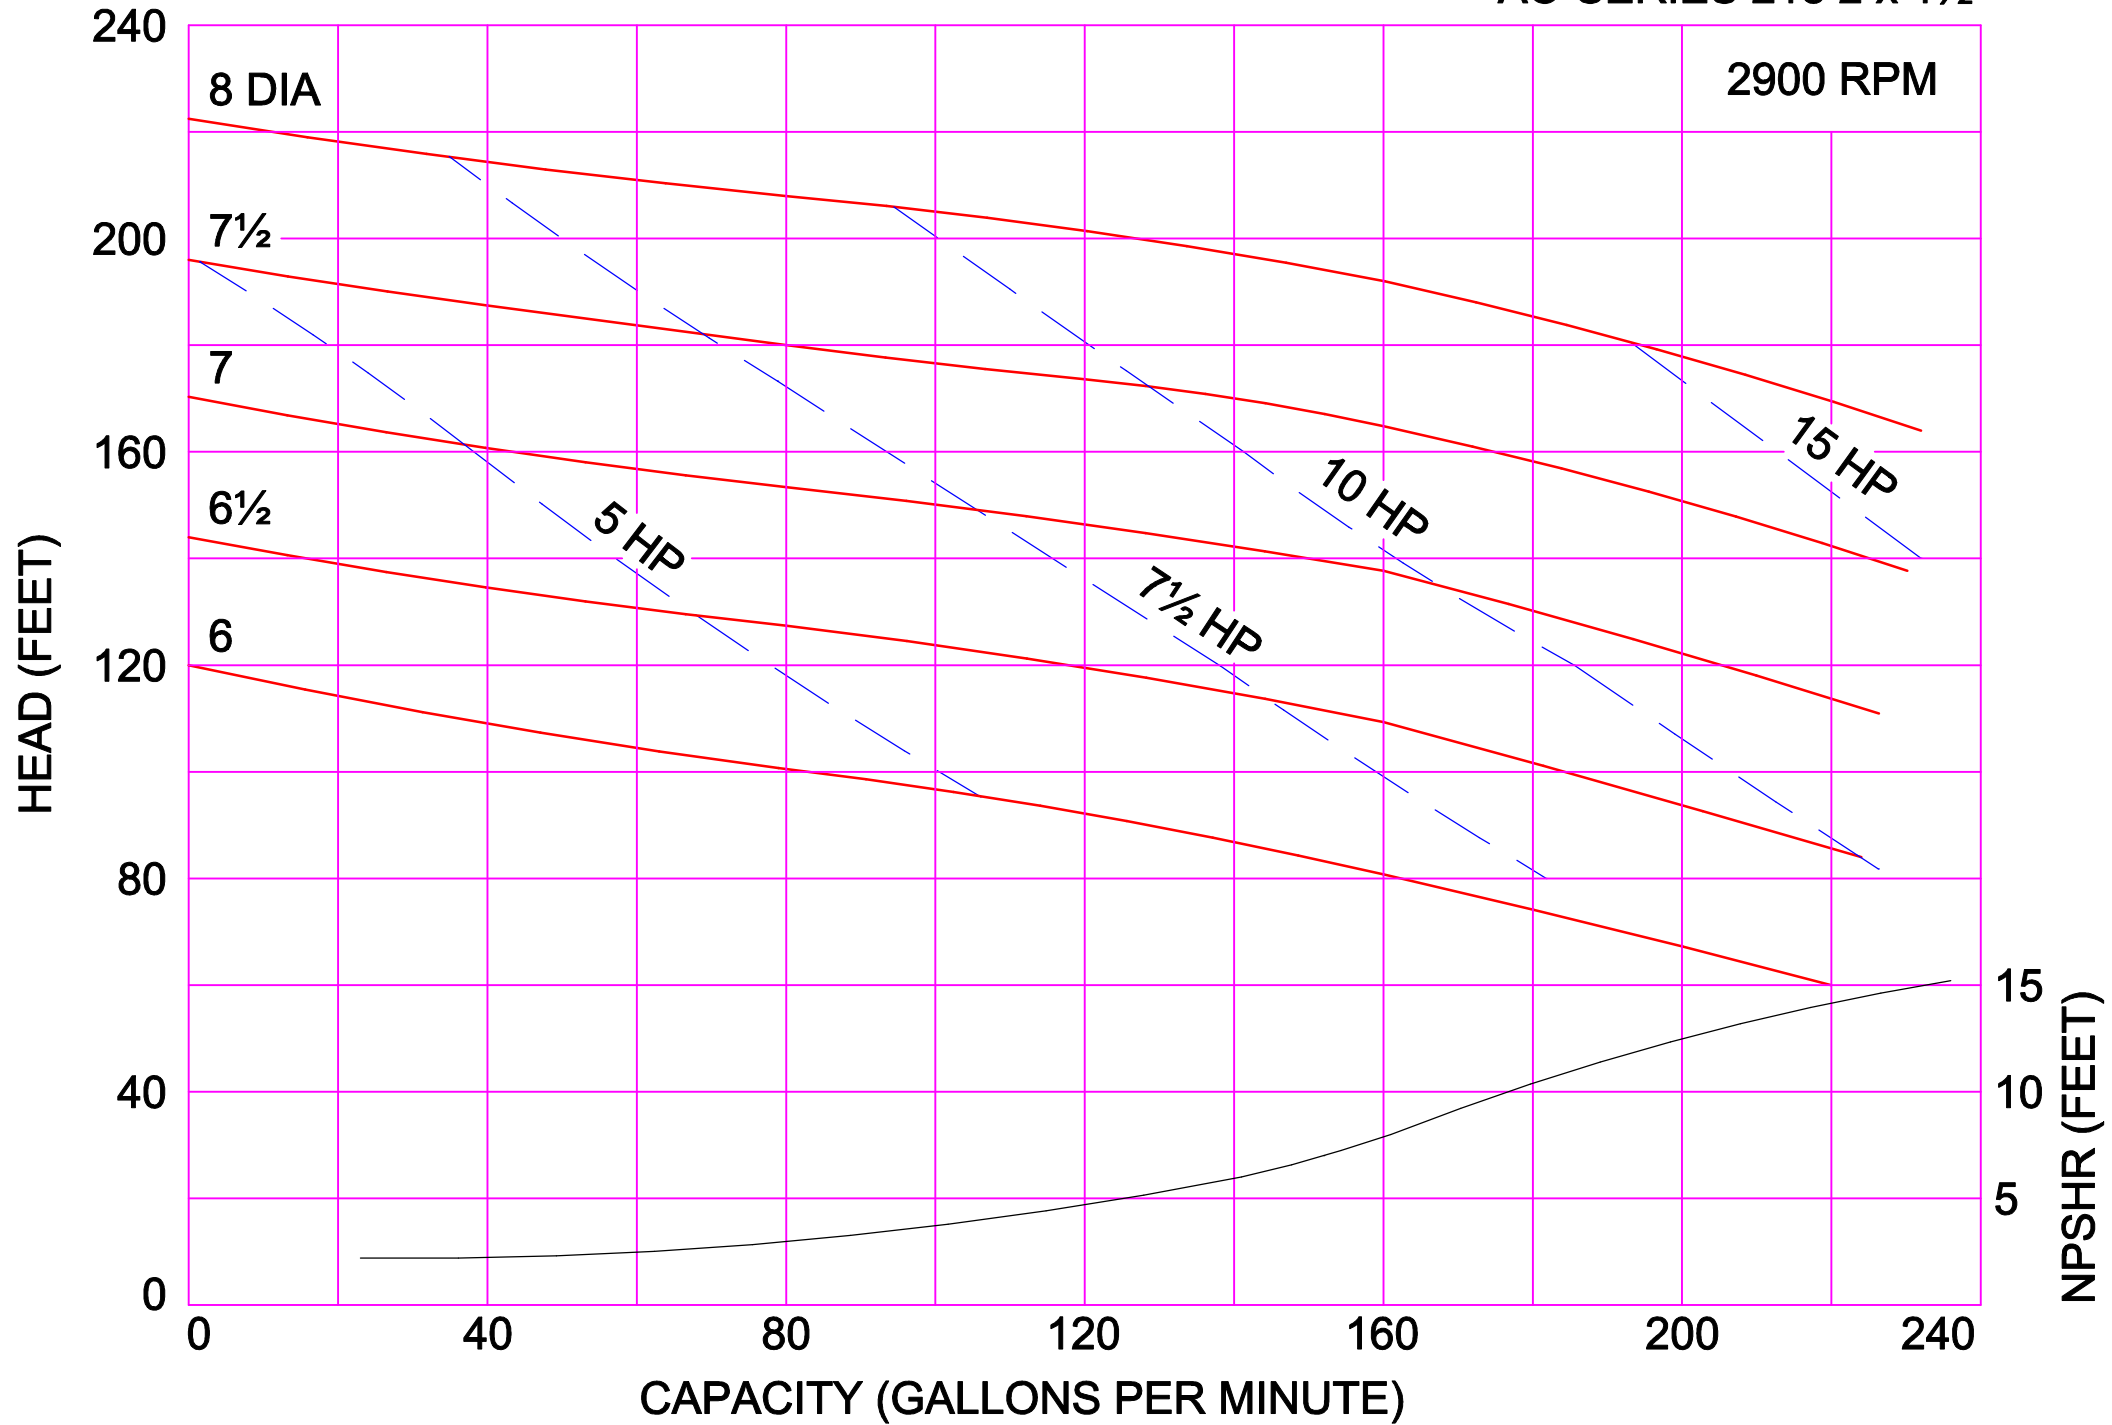

AMPCO PUMPS COMPANY, INC.
AC-SERIES 218 2 x 1½

AMPCO PUMPS COMPANY, INC.
AC-SERIES 218 3 x 1½

2900 RPM

AMPCO PUMPS COMPANY, INC.
AC-SERIES 328 3 x 2

2900 RPM

AMPCO PUMPS COMPANY, INC.
AC-SERIES 4410 4 x 4

2900 RPM