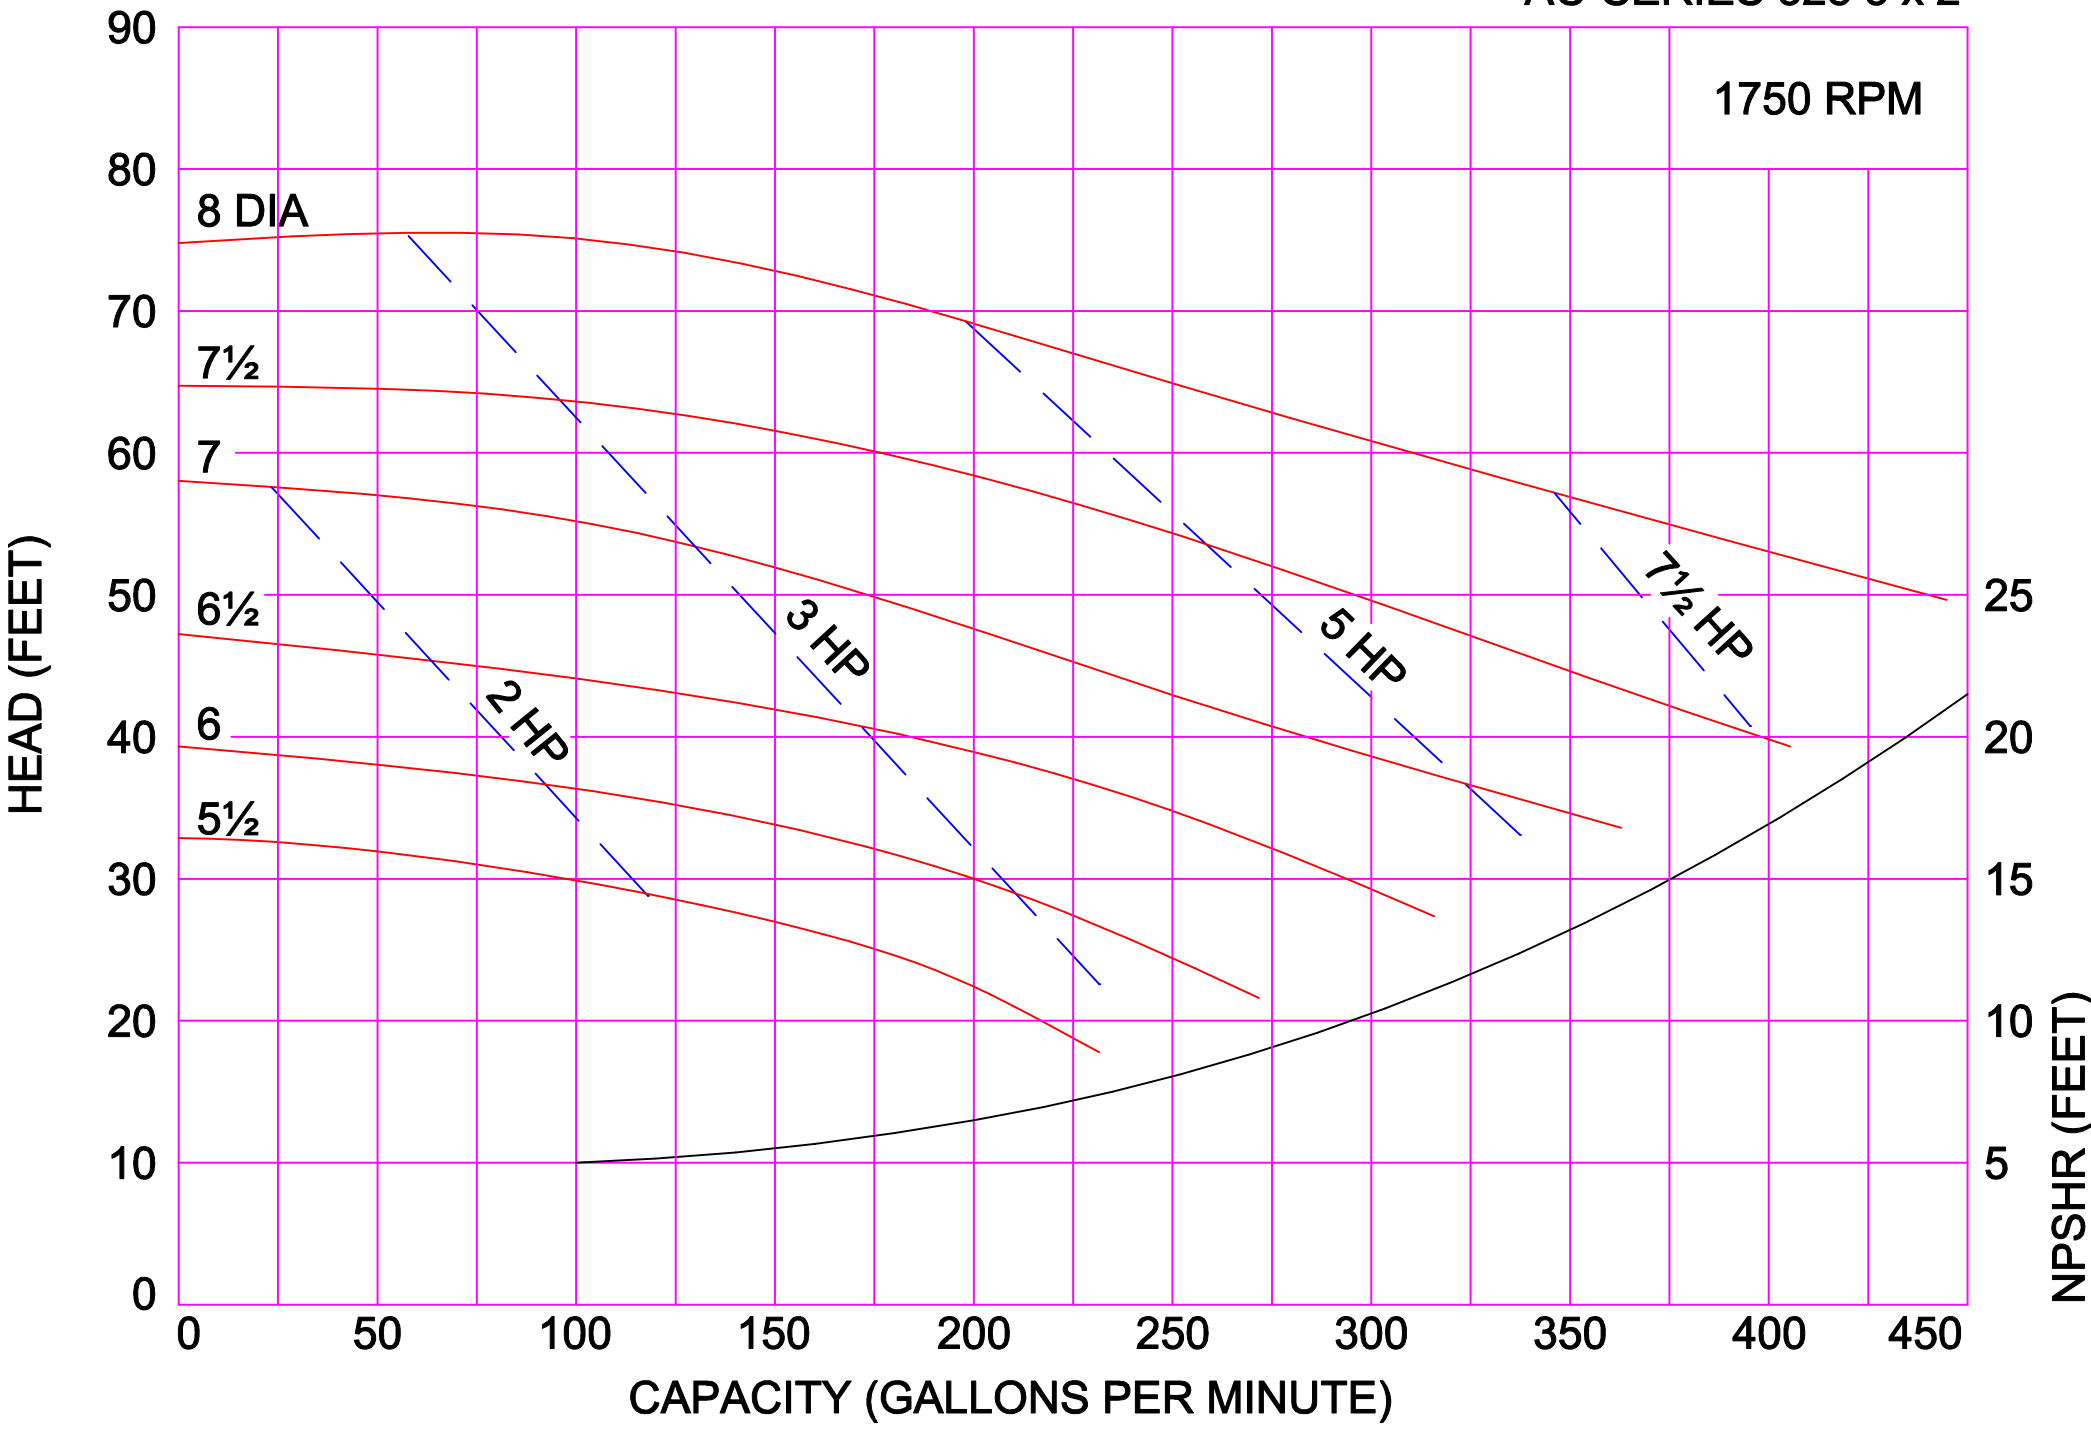

AMPCO PUMPS COMPANY, INC.
AC-SERIES 218 2 x 1½

1750 RPM

AMPCO PUMPS COMPANY, INC.
AC-SERIES 218 3 x 1½

AMPCO PUMPS COMPANY, INC.
AC-SERIES 328 3 x 2

1750 RPM

AMPCO PUMPS COMPANY, INC.
AC-SERIES 328 4 x 2

1750 RPM