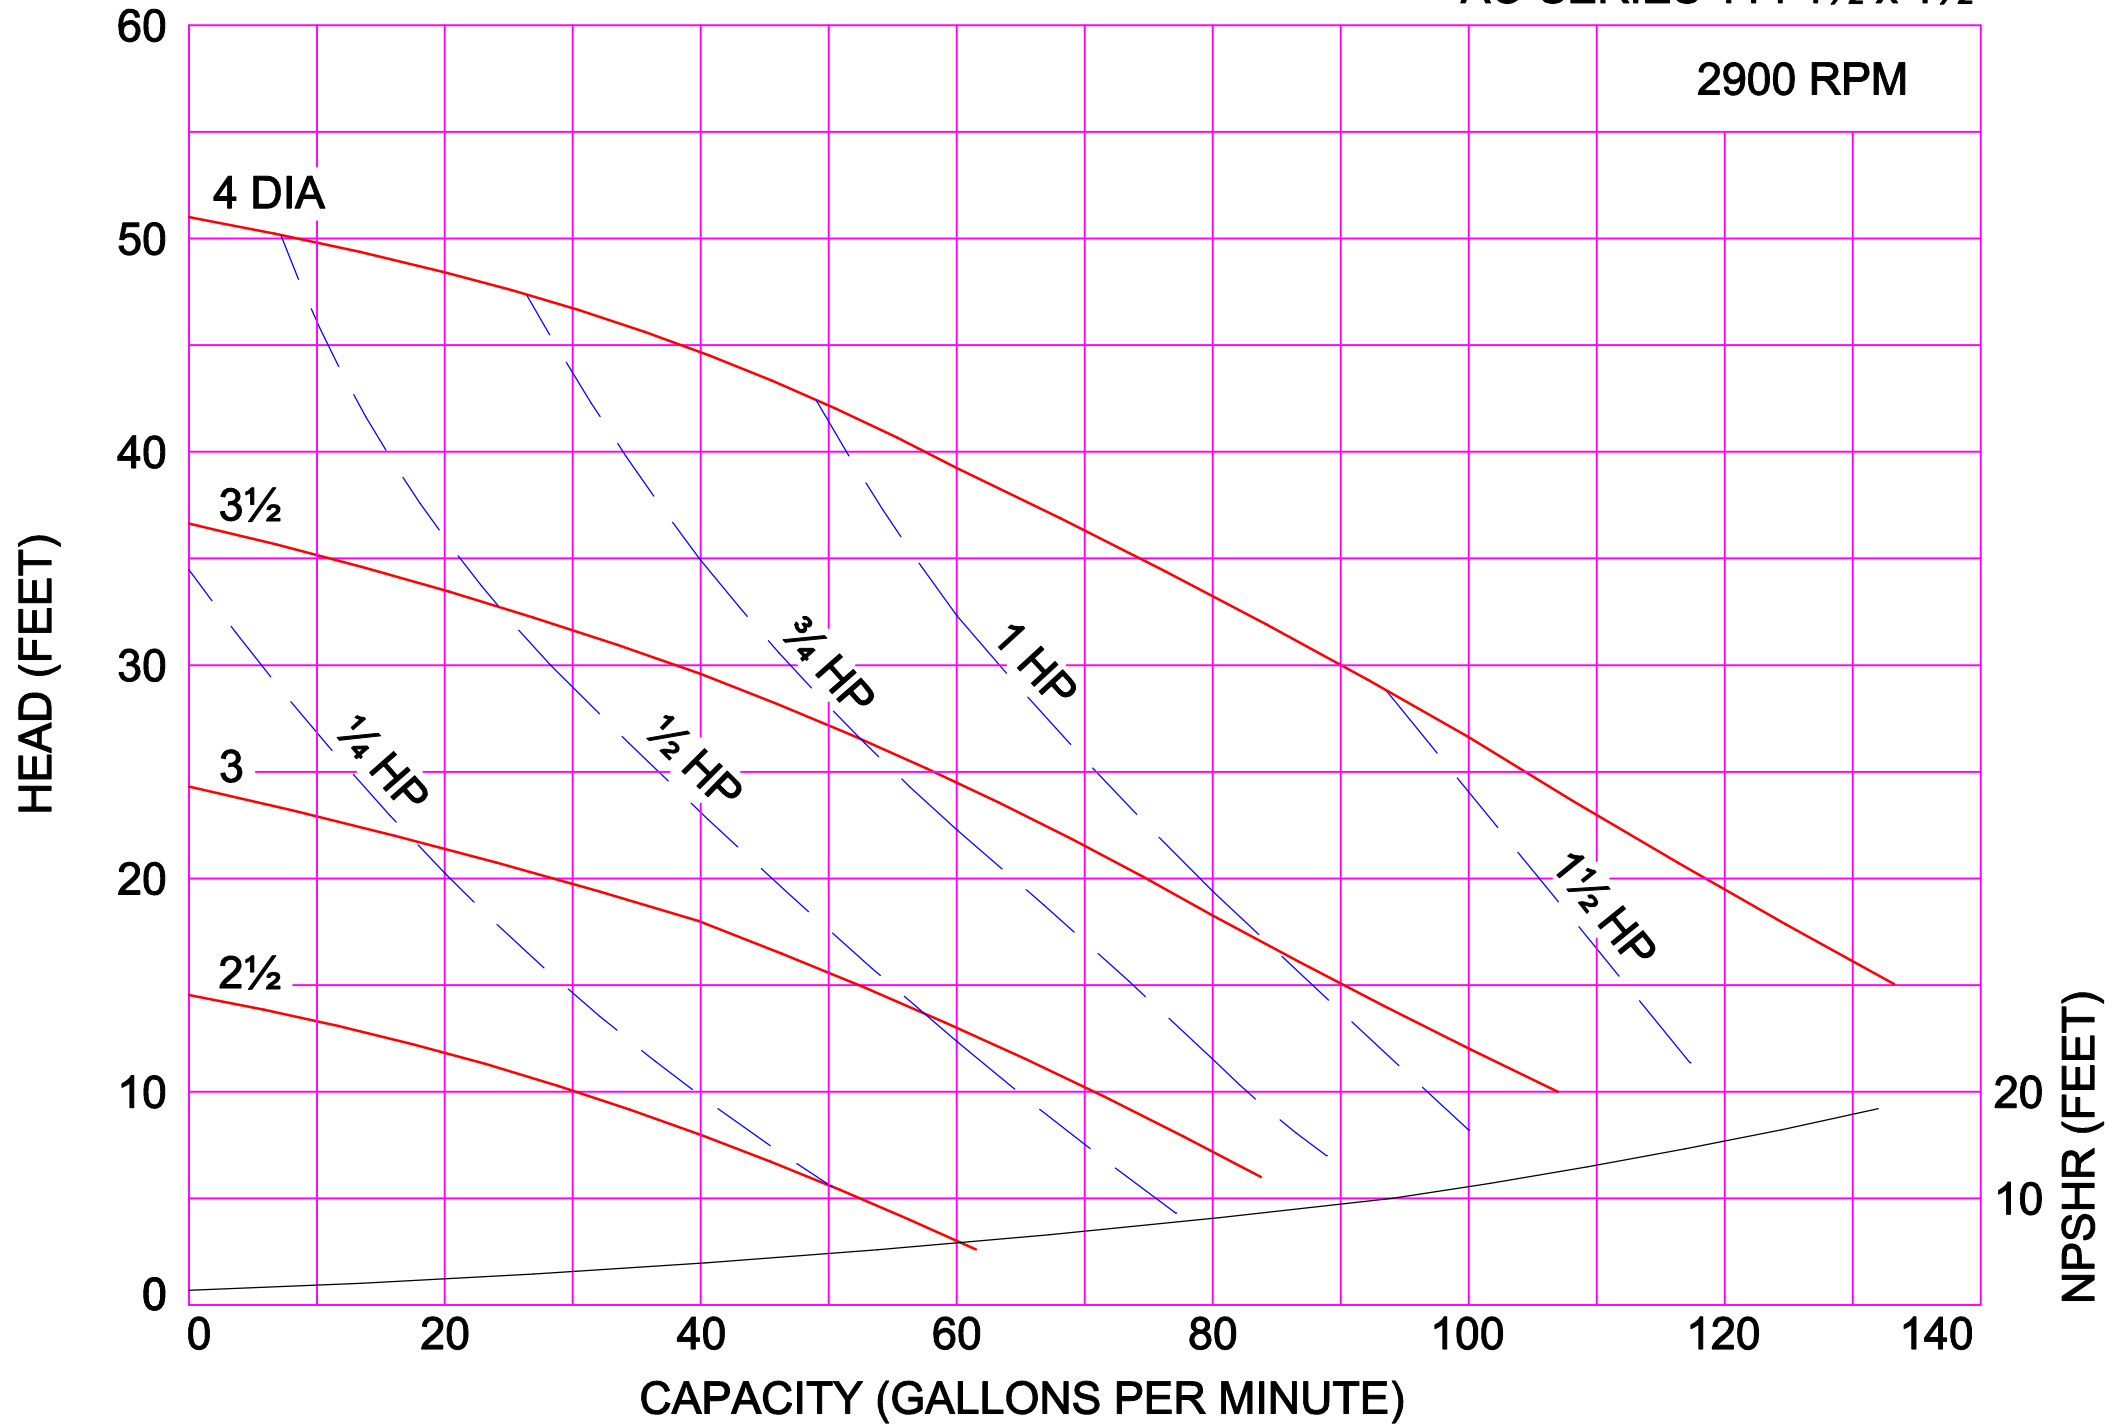

AMPCO PUMPS COMPANY, INC.
AC-SERIES 114 1½ x 1½