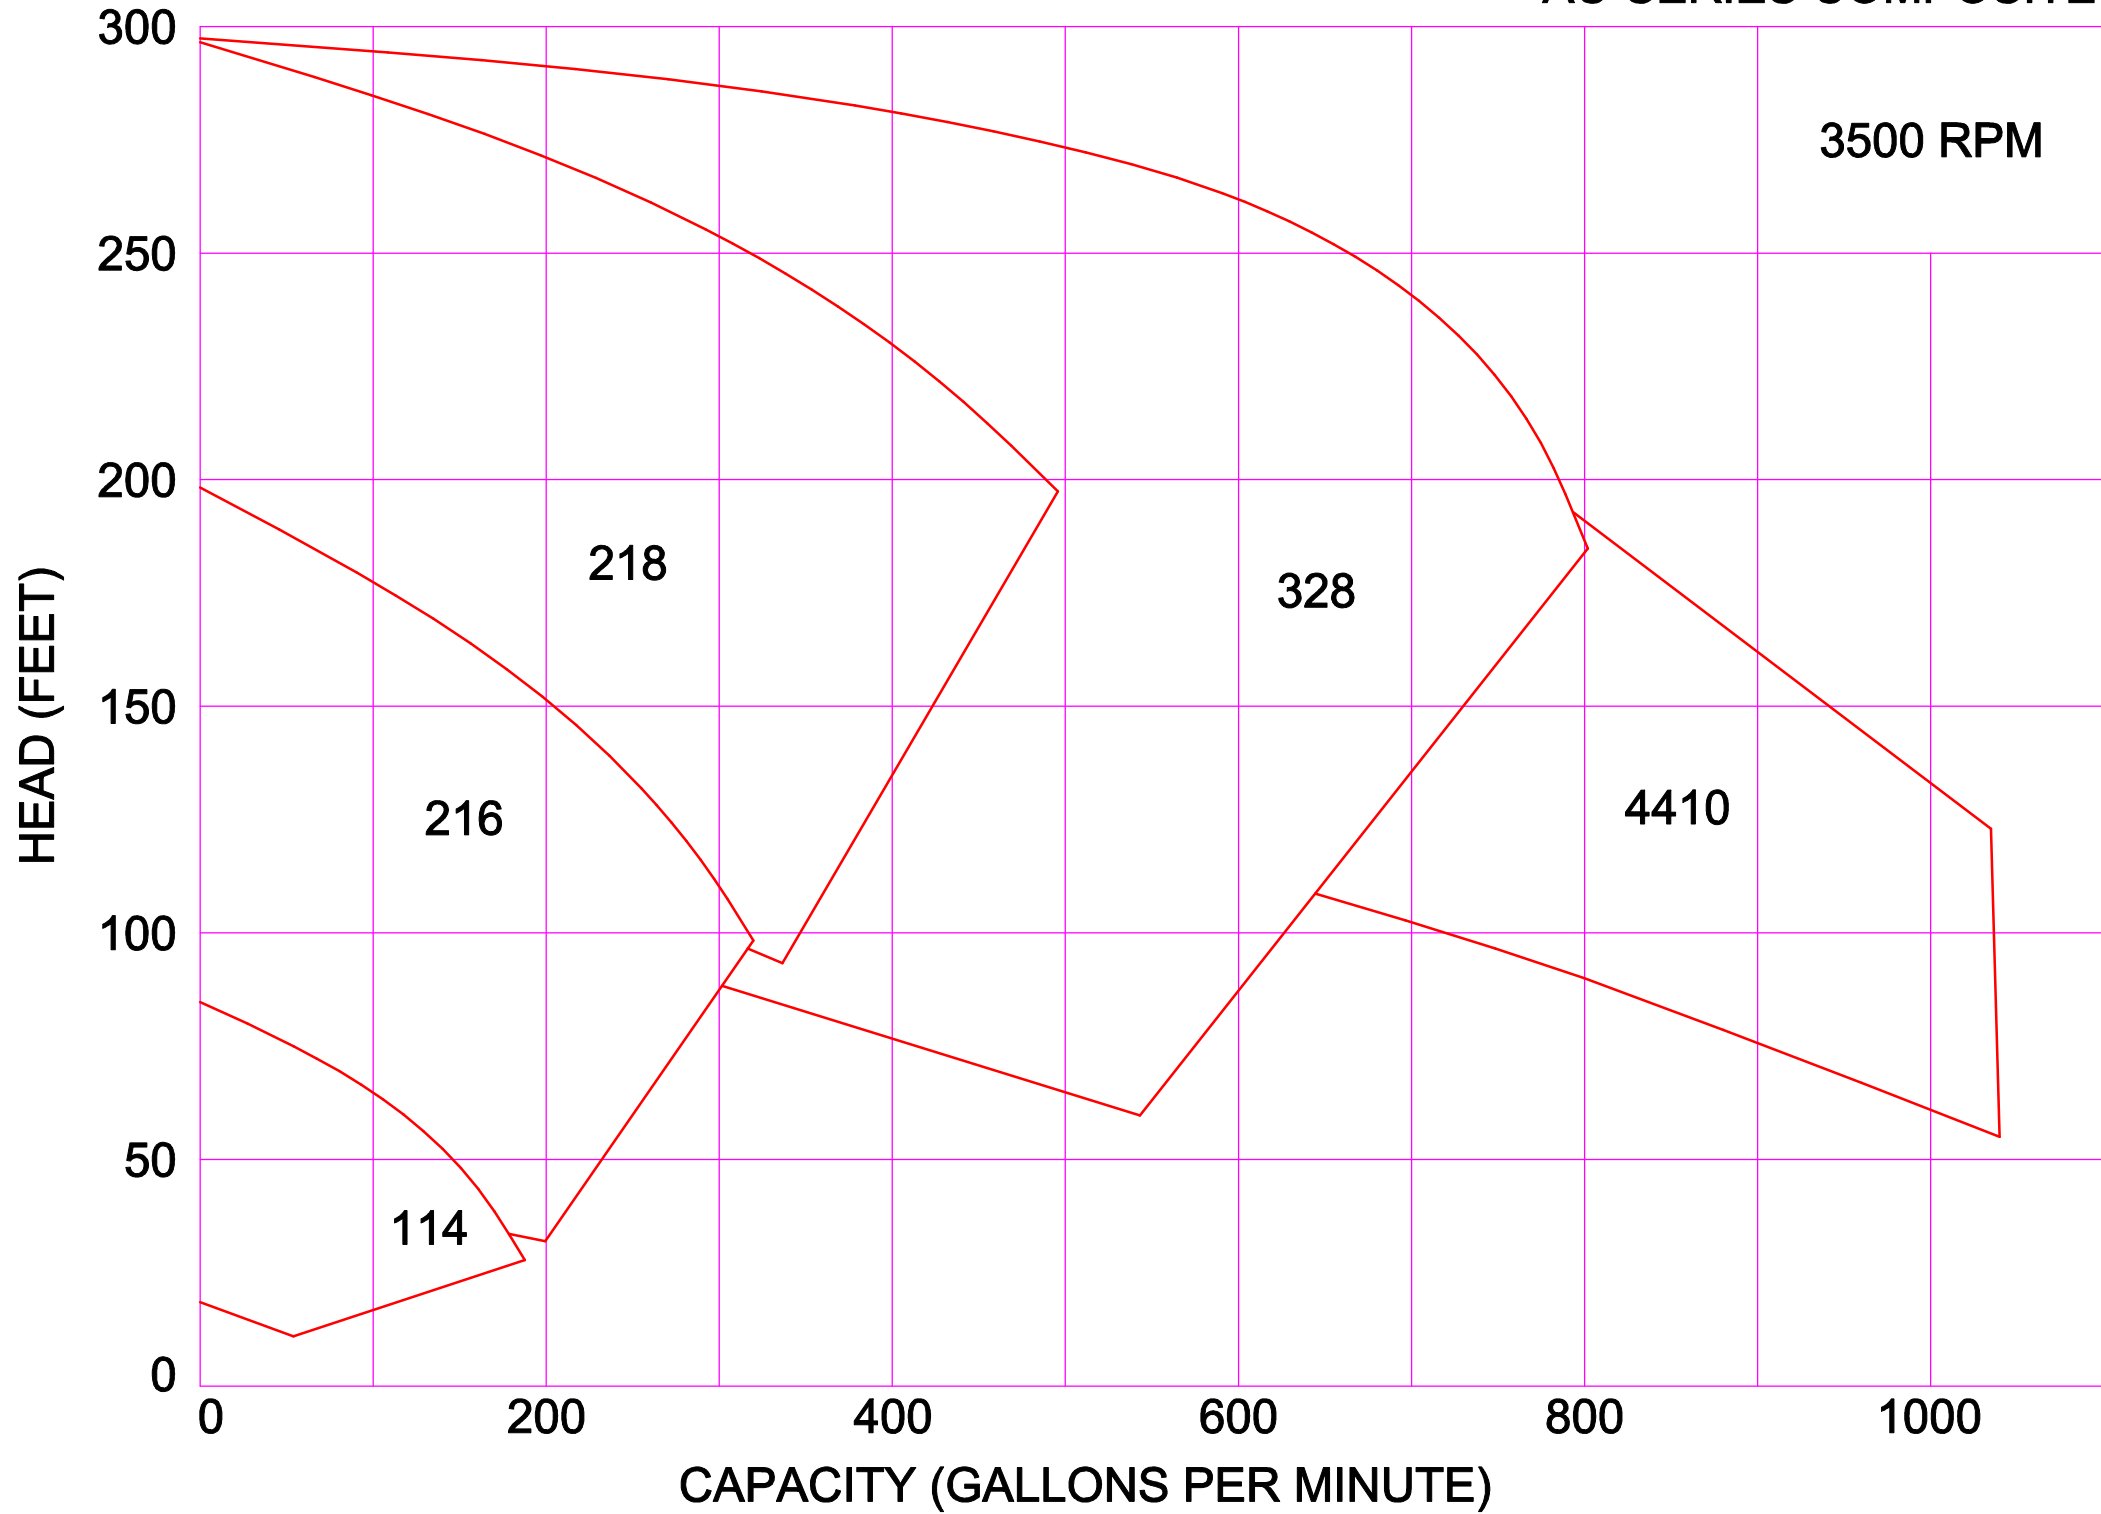

AMPCO PUMPS COMPANY, INC.
AC-SERIES COMPOSITE