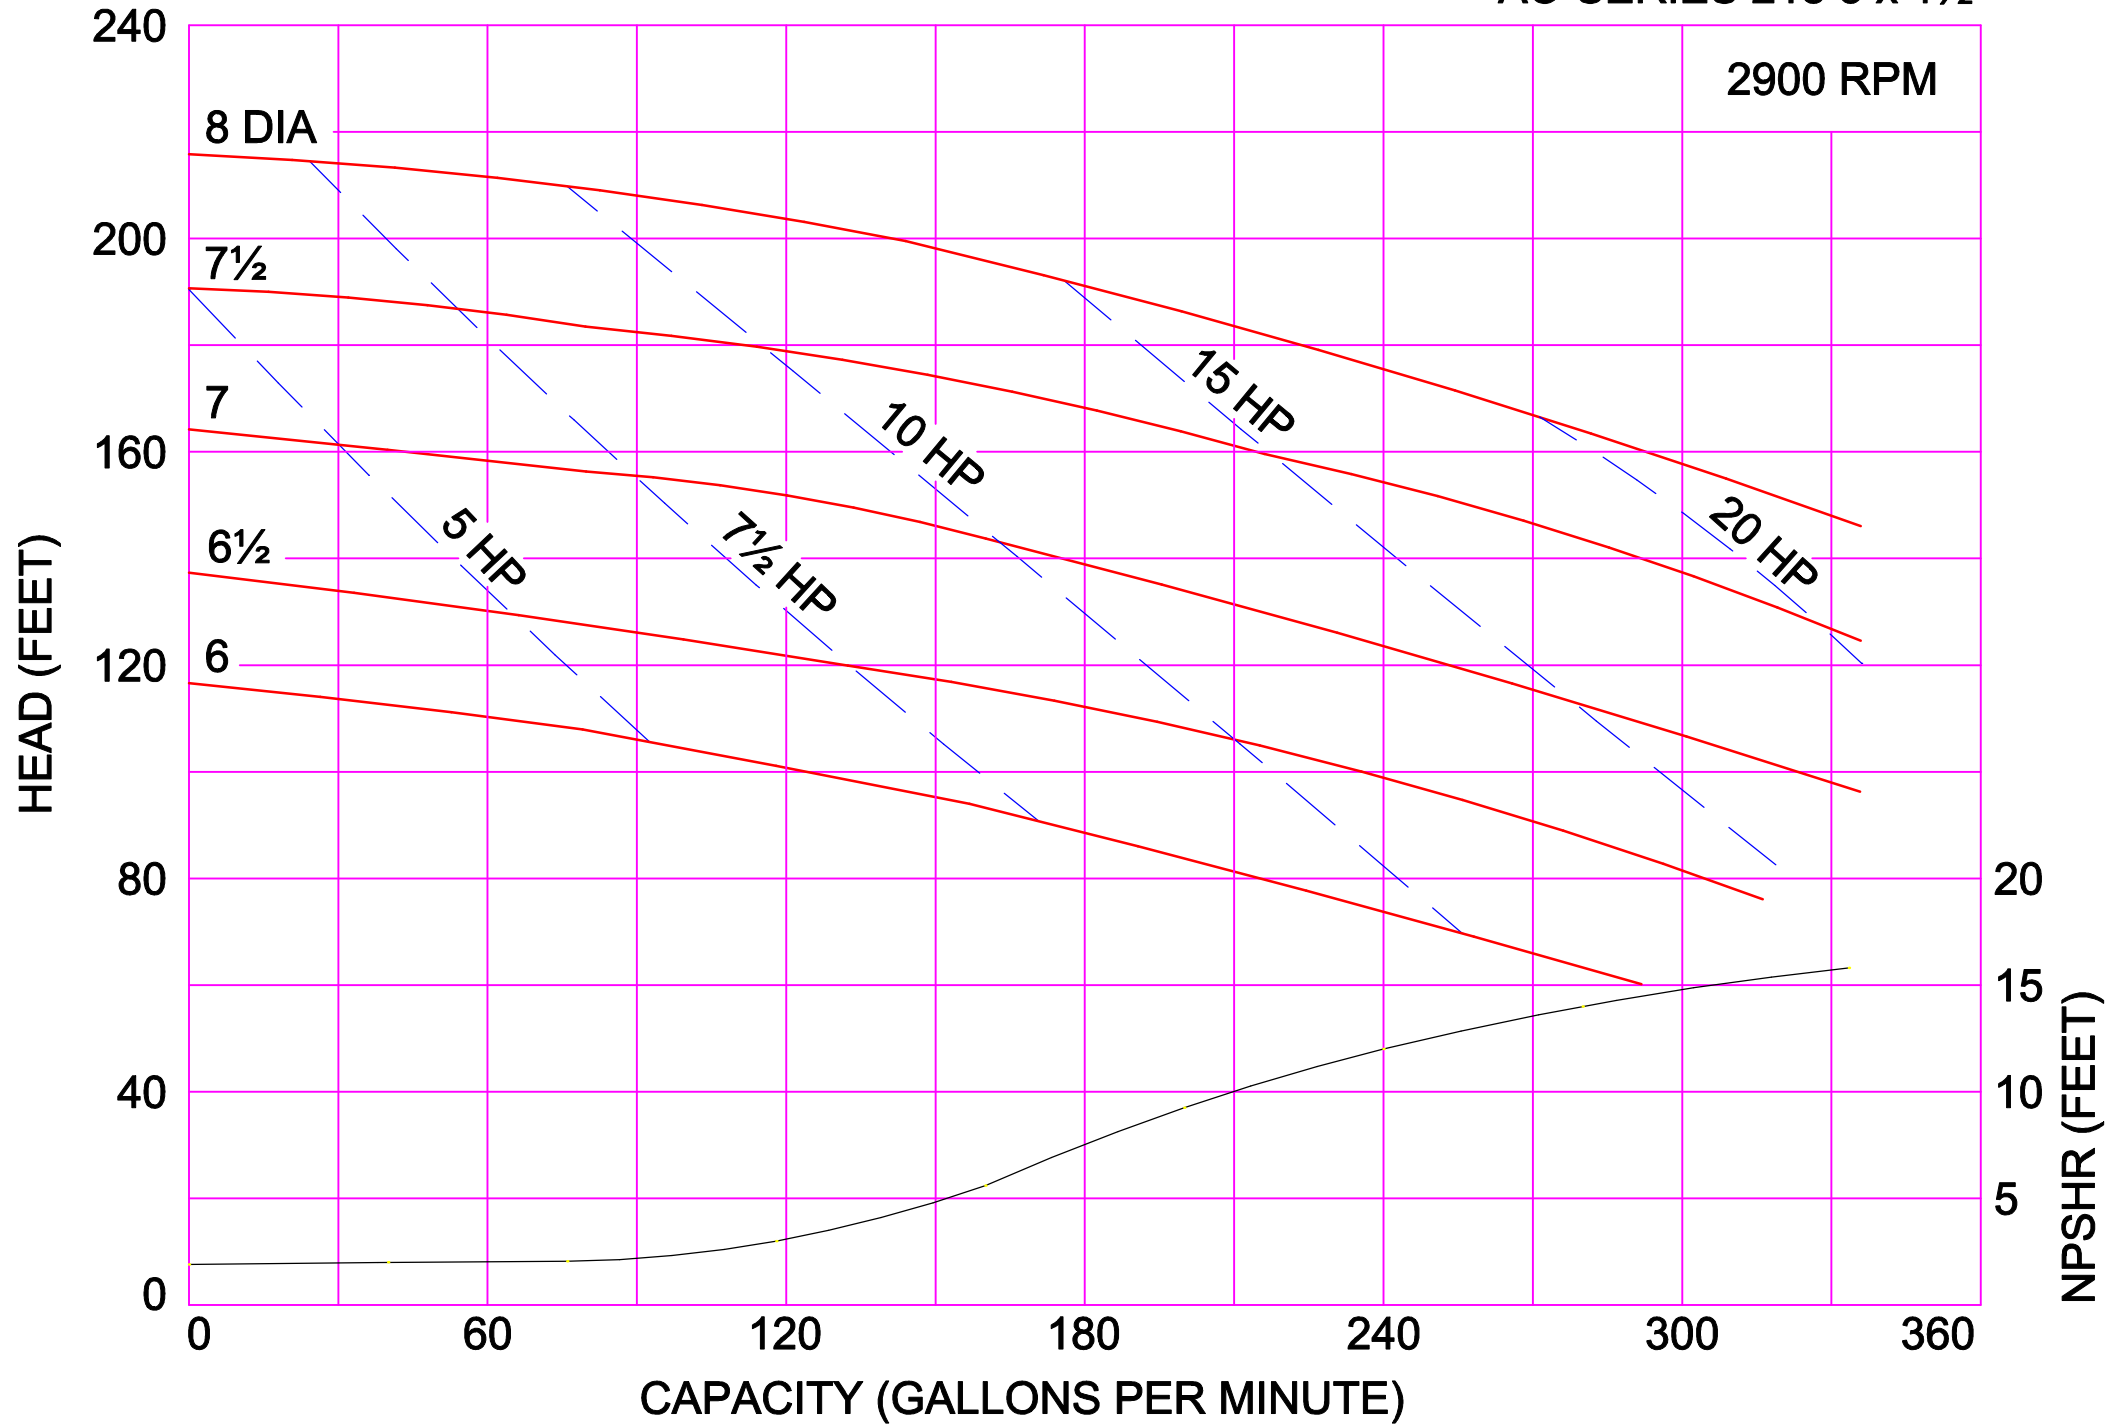

AMPCO PUMPS COMPANY, INC.
AC-SERIES 218 2 x 1½

AMPCO PUMPS COMPANY, INC.
AC-SERIES 218 3 x 1½

2900 RPM

AMPCO PUMPS COMPANY, INC.
AC-SERIES 328 3 x 2

2900 RPM

AMPCO PUMPS COMPANY, INC.
AC-SERIES 4410 4 x 4

2900 RPM