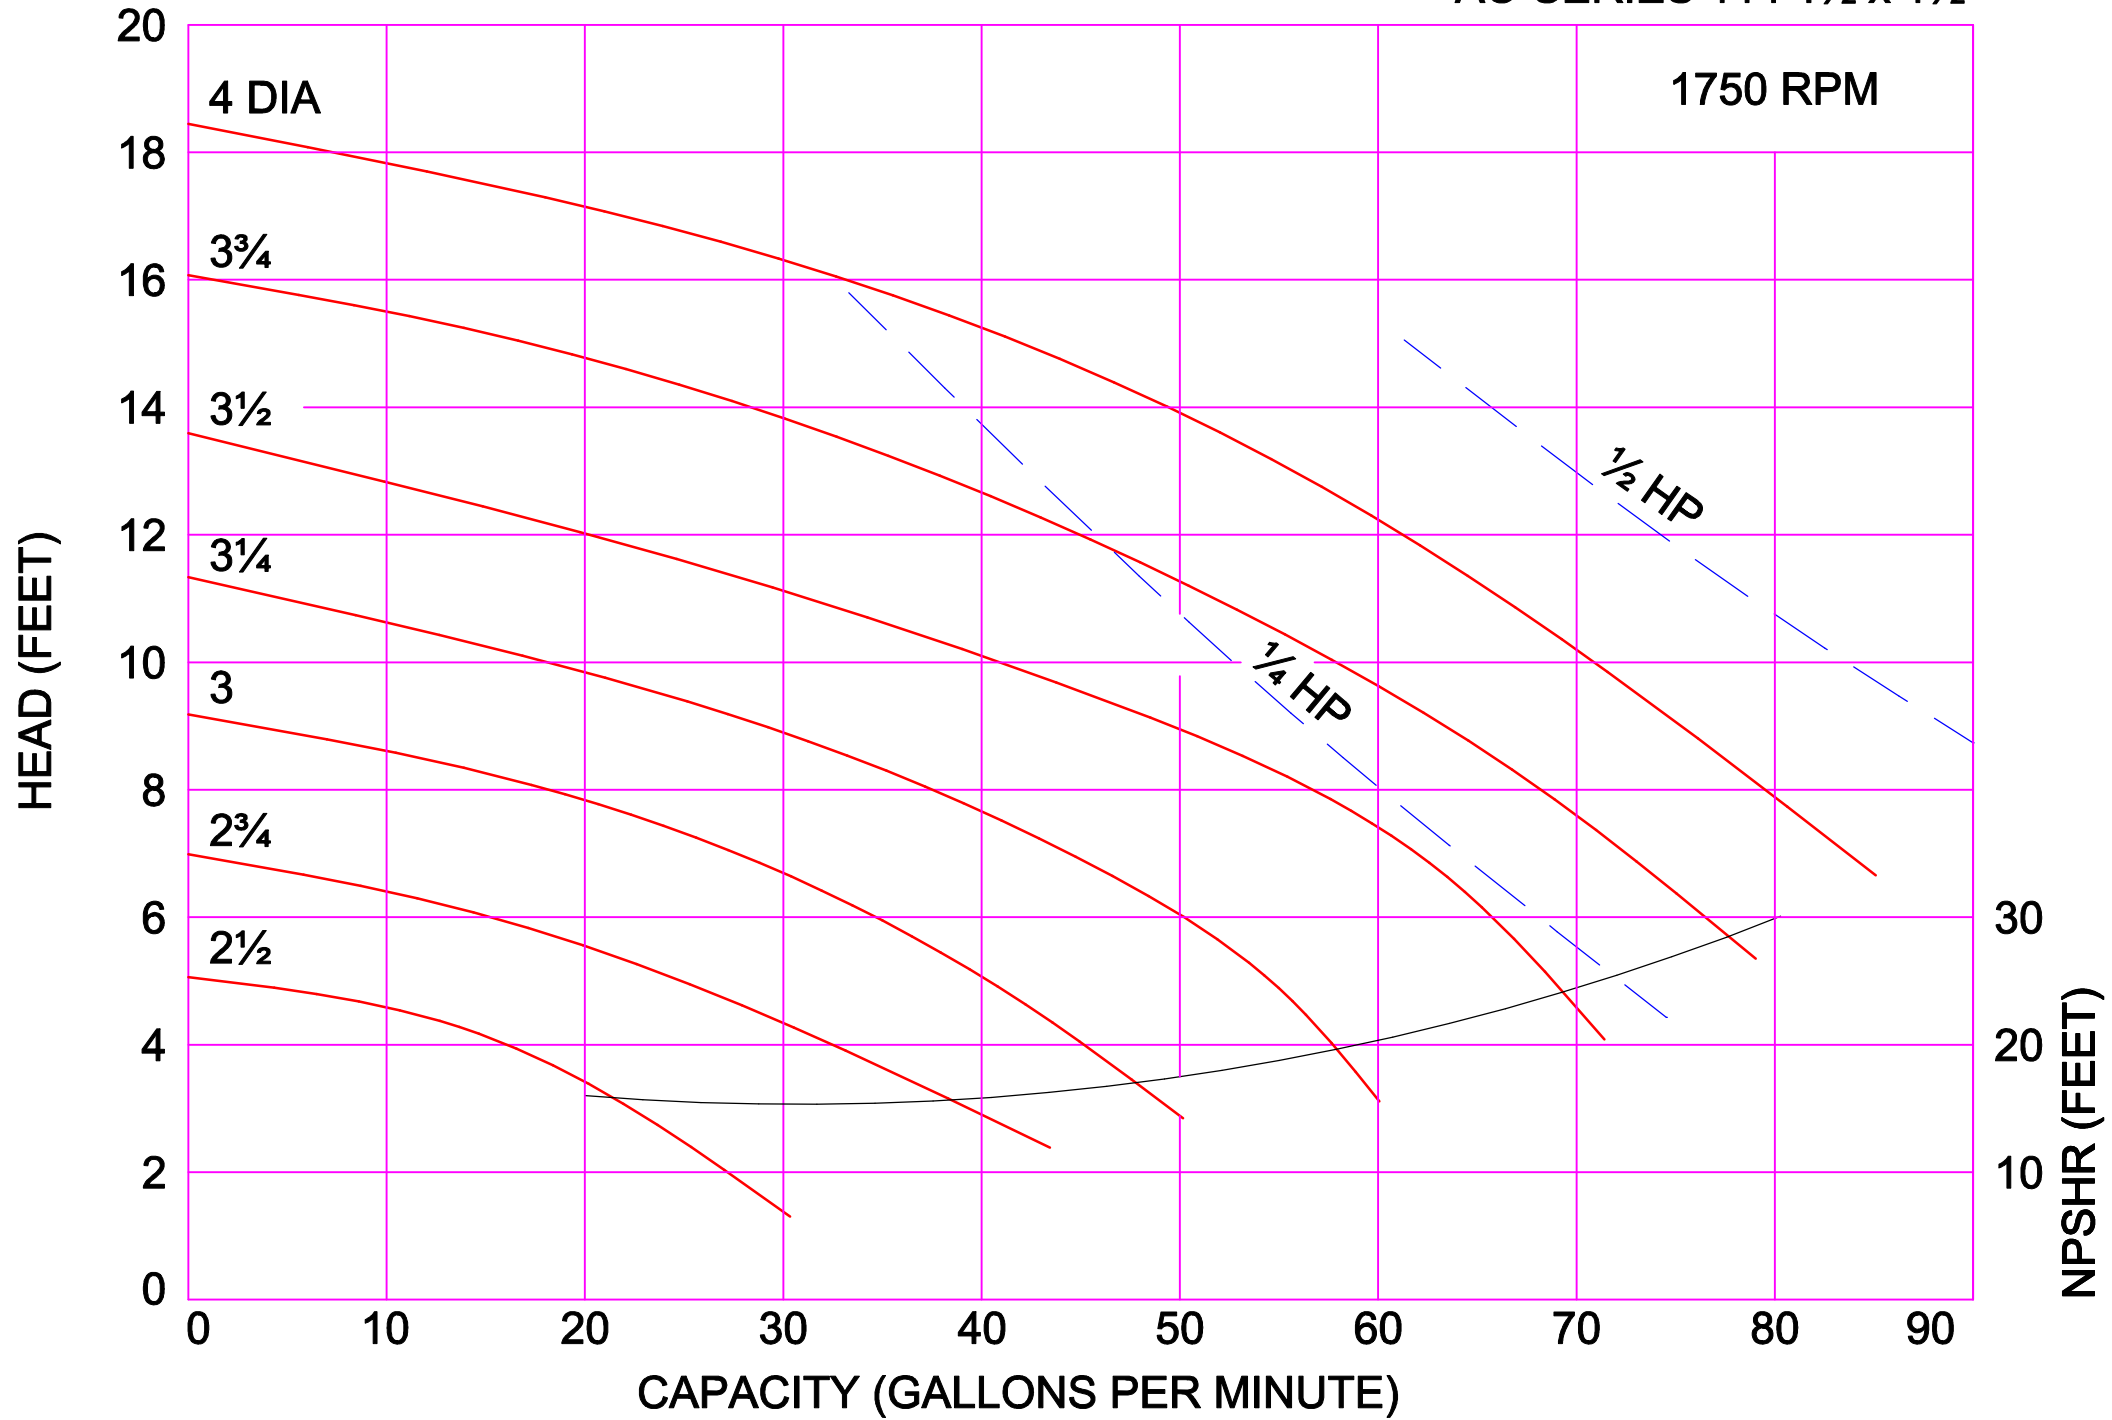

AMPCO PUMPS COMPANY, INC.
AC-SERIES 114 1½ x 1½