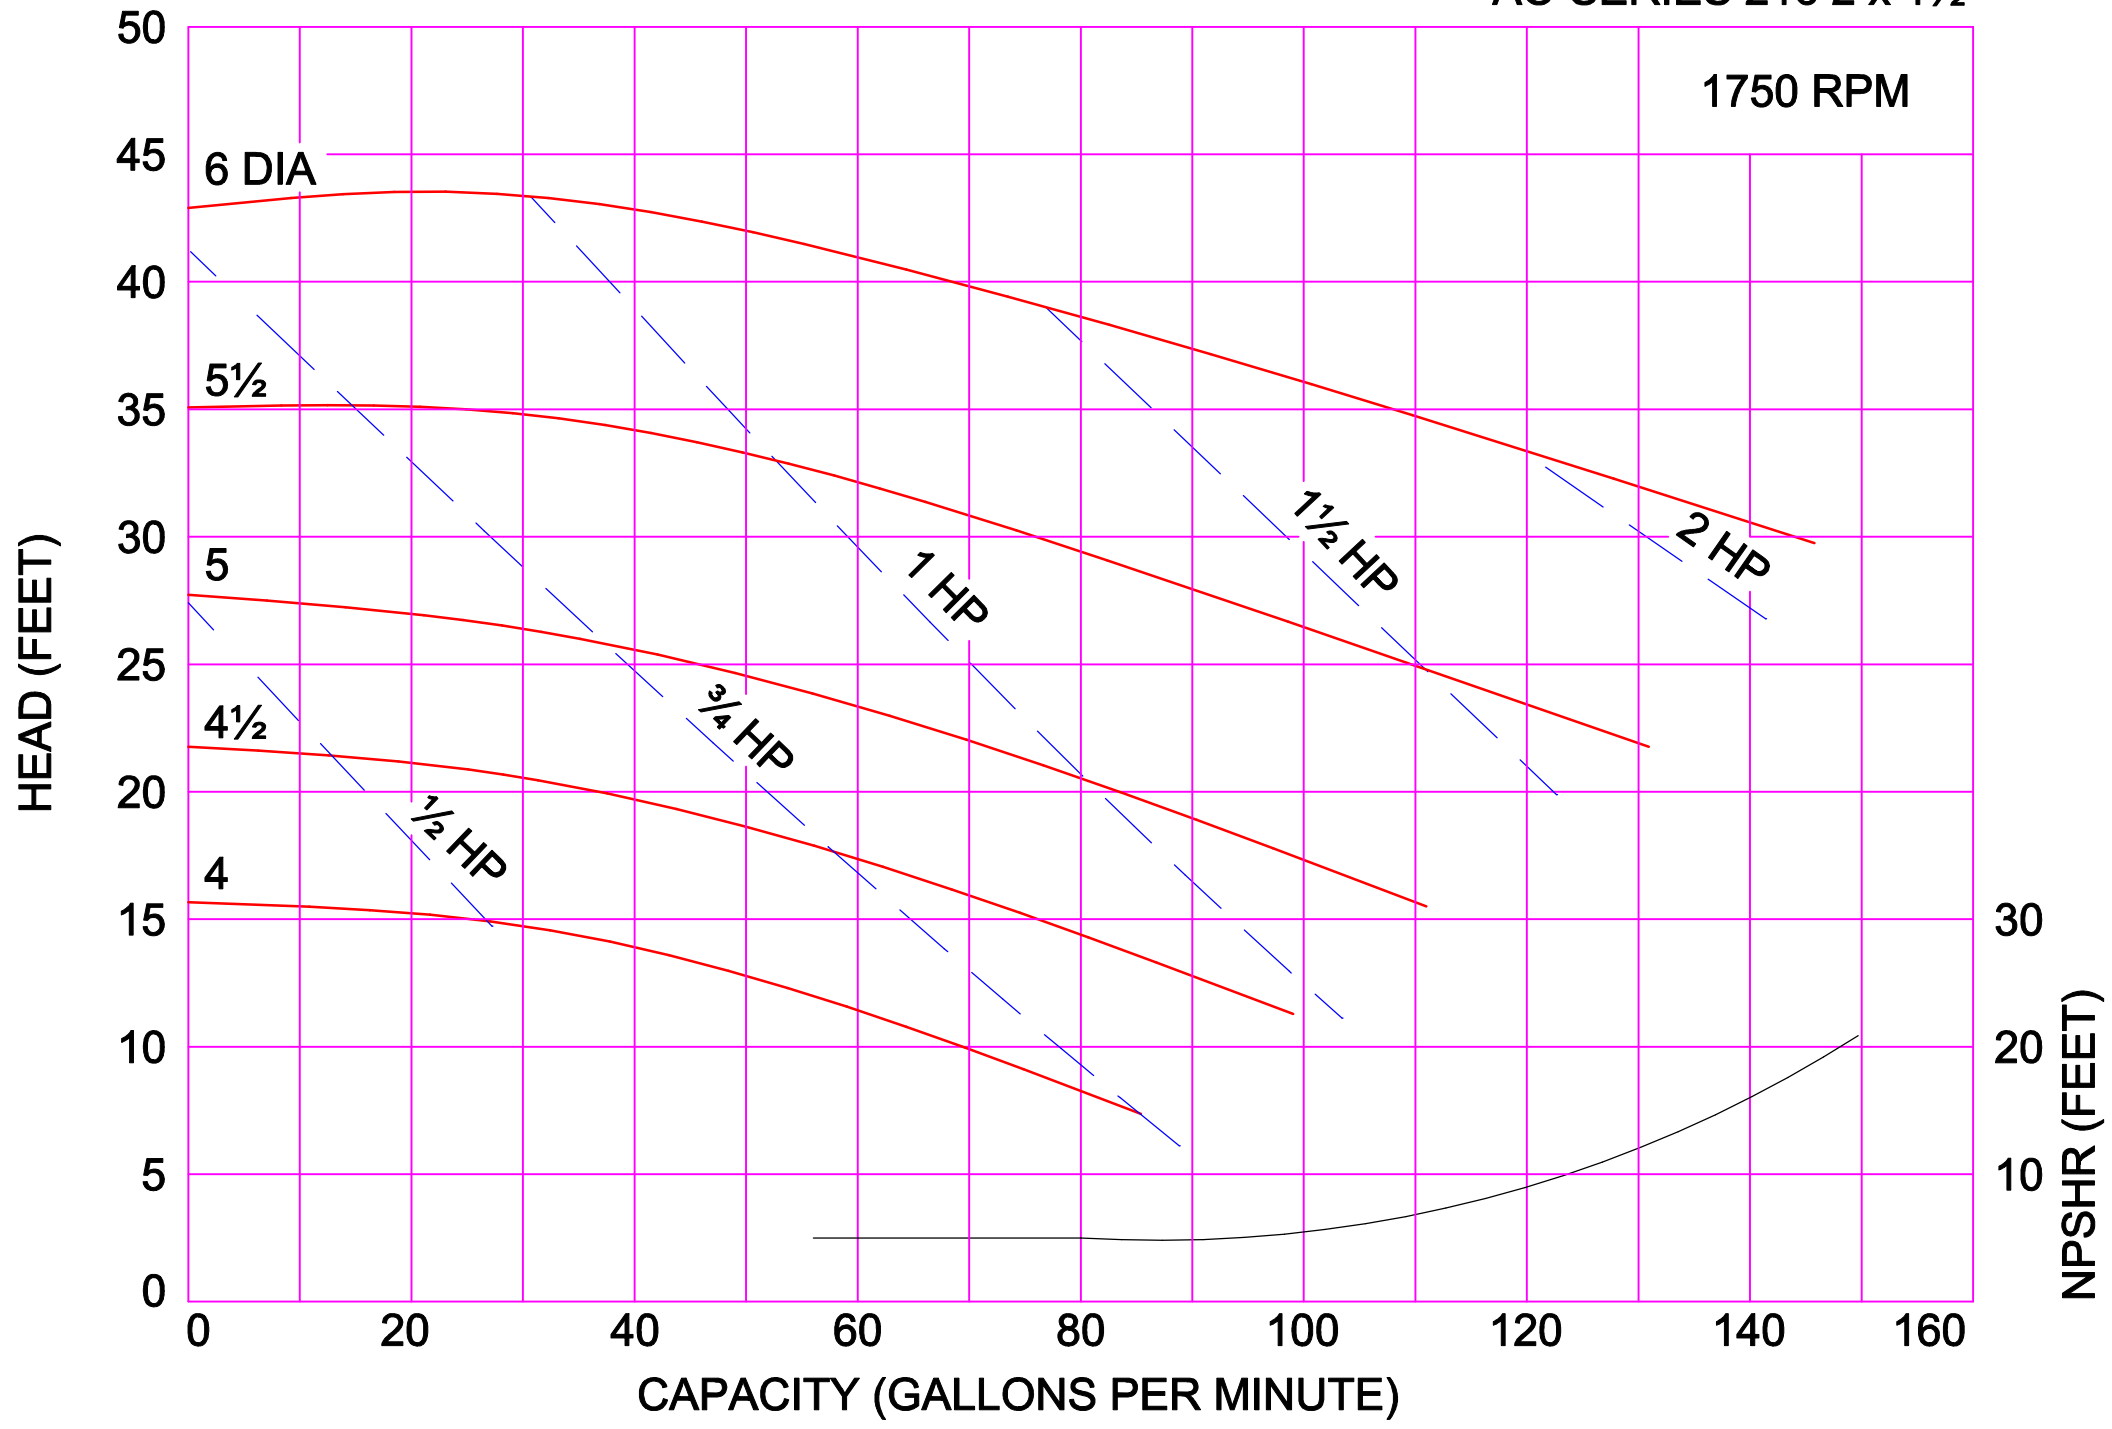

AMPCO PUMPS COMPANY, INC.
AC-SERIES 114 1½ x 1½

AMPCO PUMPS COMPANY, INC.
AC-SERIES 114 2 x 1½

AMPCO PUMPS COMPANY, INC.
AC-SERIES 216 2 x 1½

1750 RPM

AMPCO PUMPS COMPANY, INC.
AC-SERIES 216 2½ x 1½

1750 RPM