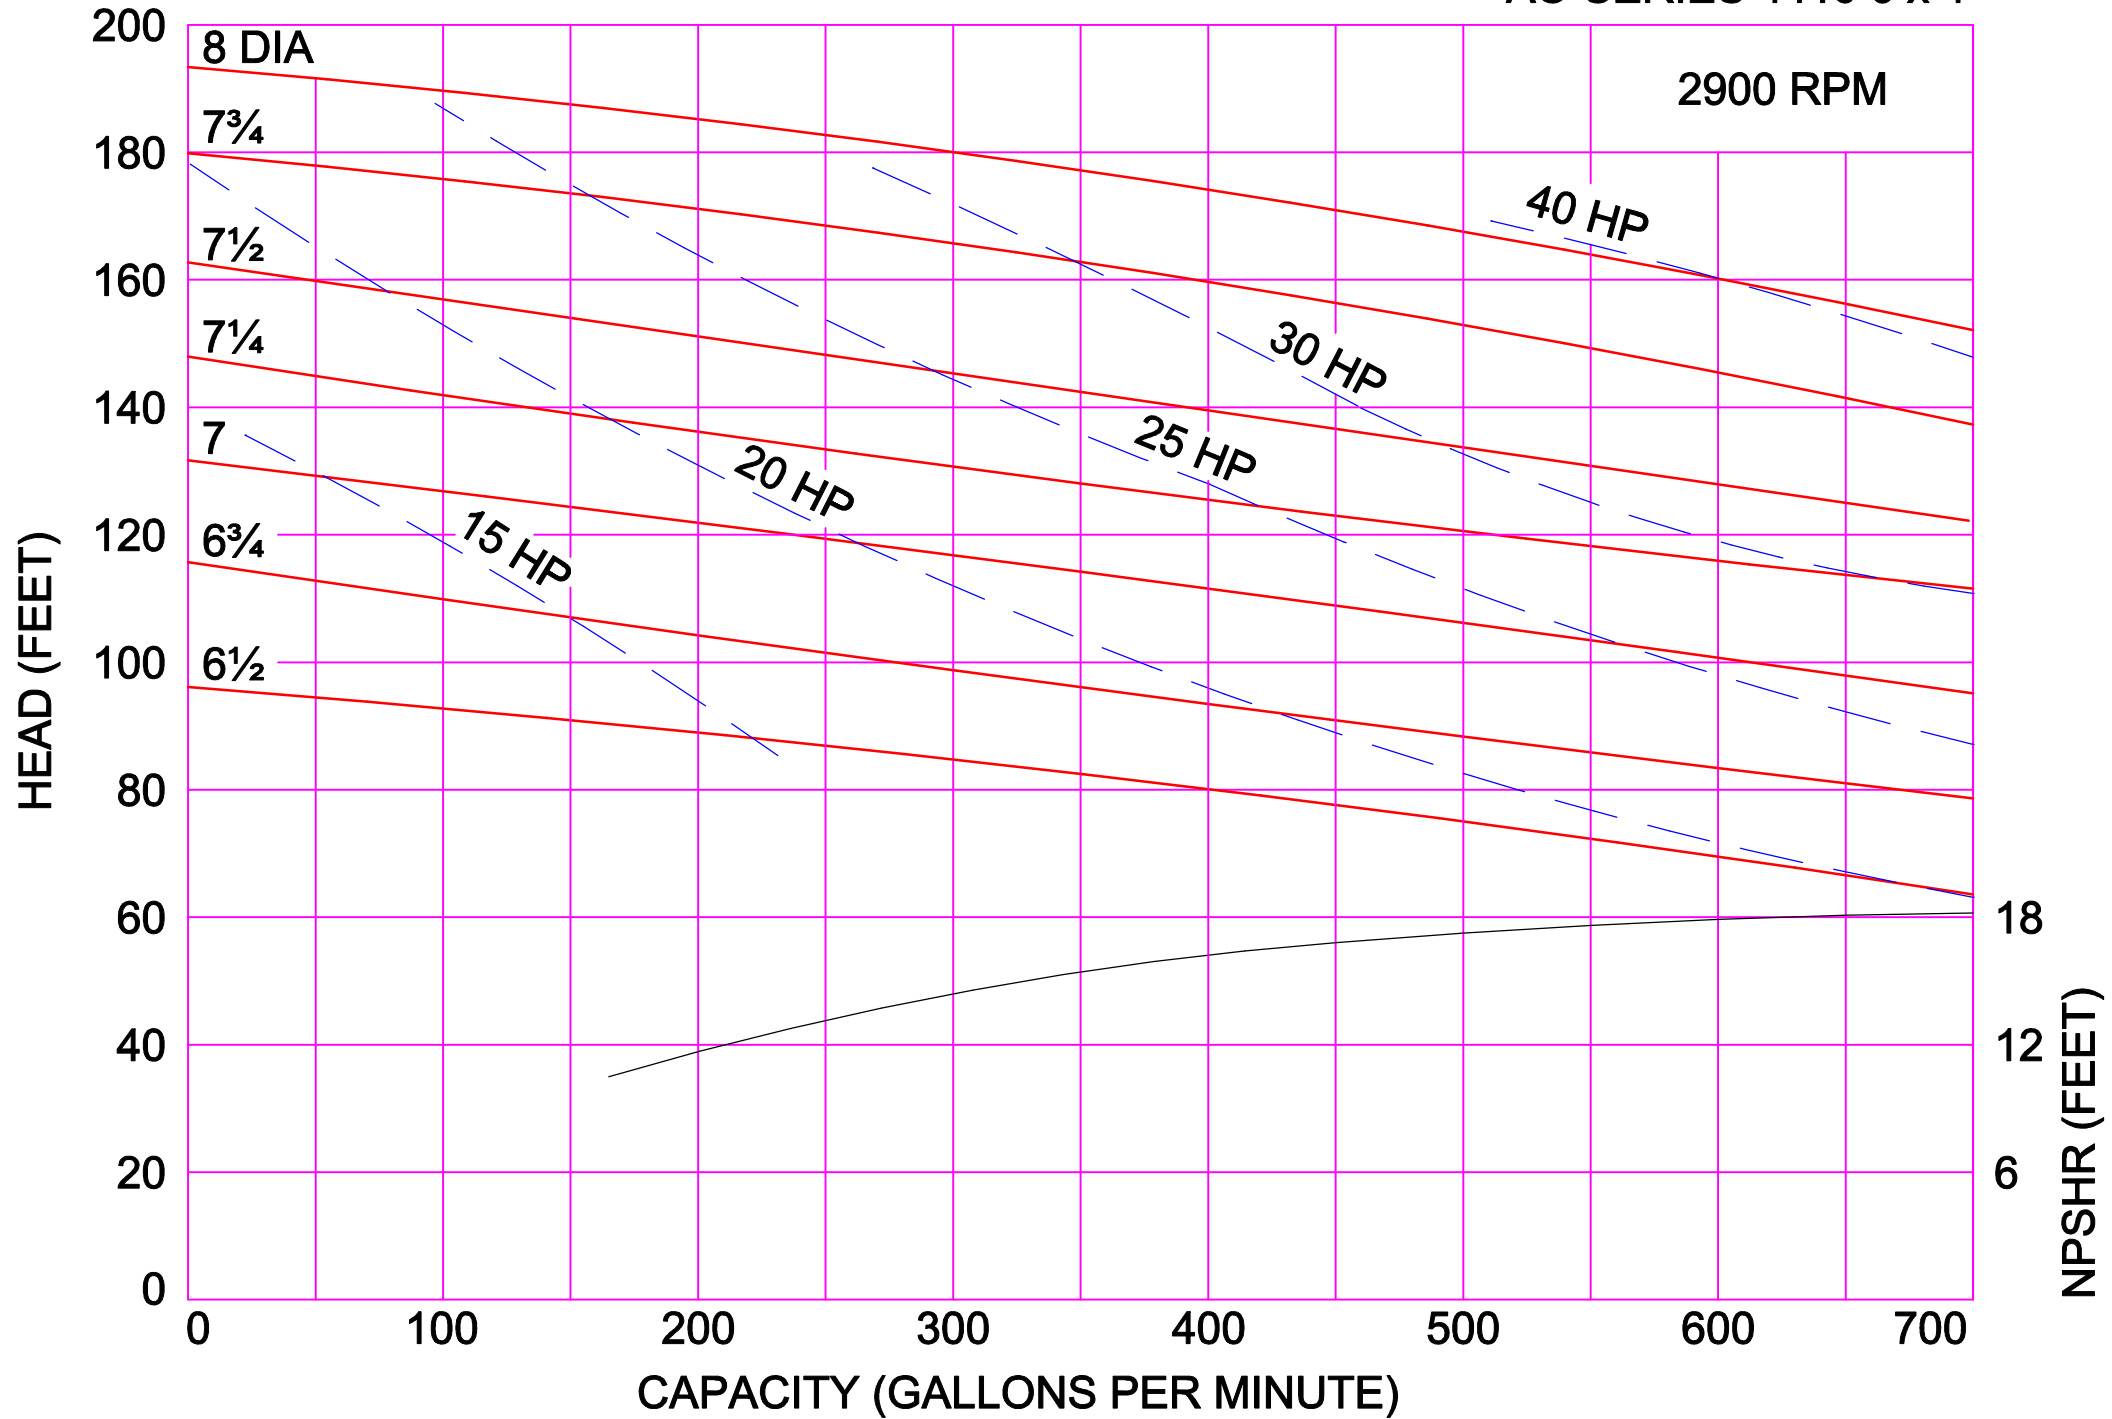

AMPCO PUMPS COMPANY, INC.
AC-SERIES 4410 6 x 4